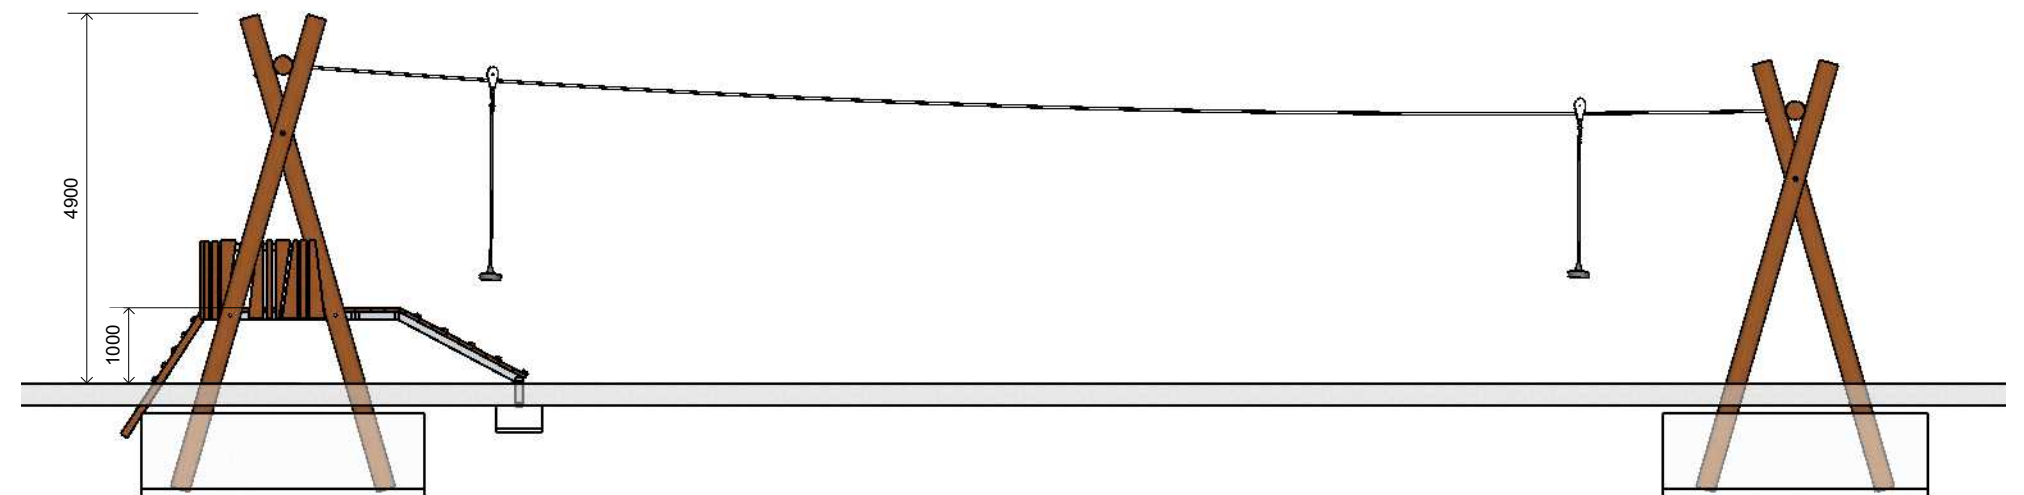

L005504 FLYING FOX SINGLE 20M - TIMBER PLATFORM

Product Information

Category: Dynamic Play
Name: FLYING FOX SINGLE 20M -
TIMBER PLATFORM

Code: L005504

Dimensions (mm)

Platform Height: 1,000
Overall Height: 4,900

1 **Perspective**
Scale: NTS

2 **Front View**
Scale: 1:100

3 **Top View**
Scale: 1:100

* Most Lypa products are hand-crafted so actual dimensions may vary.
Please advise of particular requirements or constraints to be accommodated.