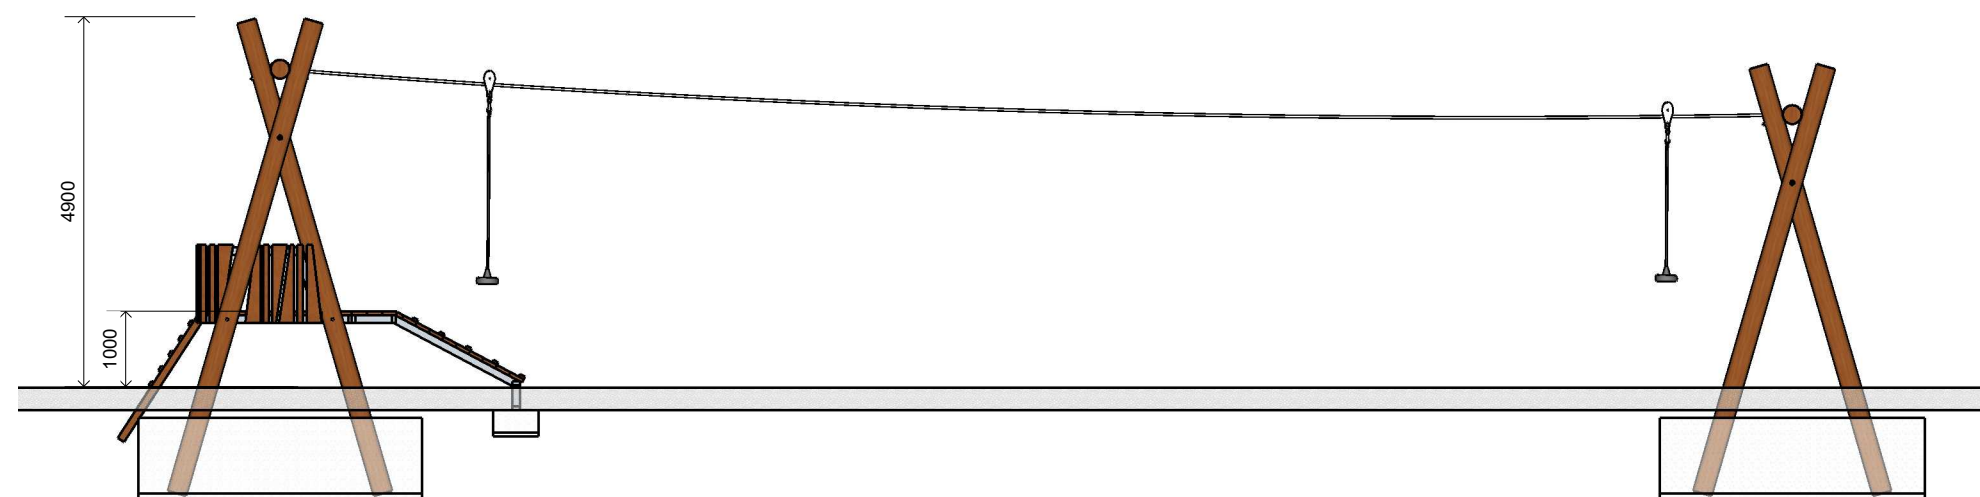

# L005504 FLYING FOX SINGLE 20M - TIMBER PLATFORM

## Product Information

Category: Dynamic Play  
Name: FLYING FOX SINGLE 20M -  
TIMBER PLATFORM

Code: L005504

## Dimensions (mm)

Platform Height: 1,000  
Overall Height: 4,900

1 **Perspective**  
Scale: NTS

2 **Front View**  
Scale: 1:100

3 **Top View**  
Scale: 1:100

\* Most LyPa products are hand-crafted so actual dimensions may vary.  
Please advise of particular requirements or constraints to be accommodated.