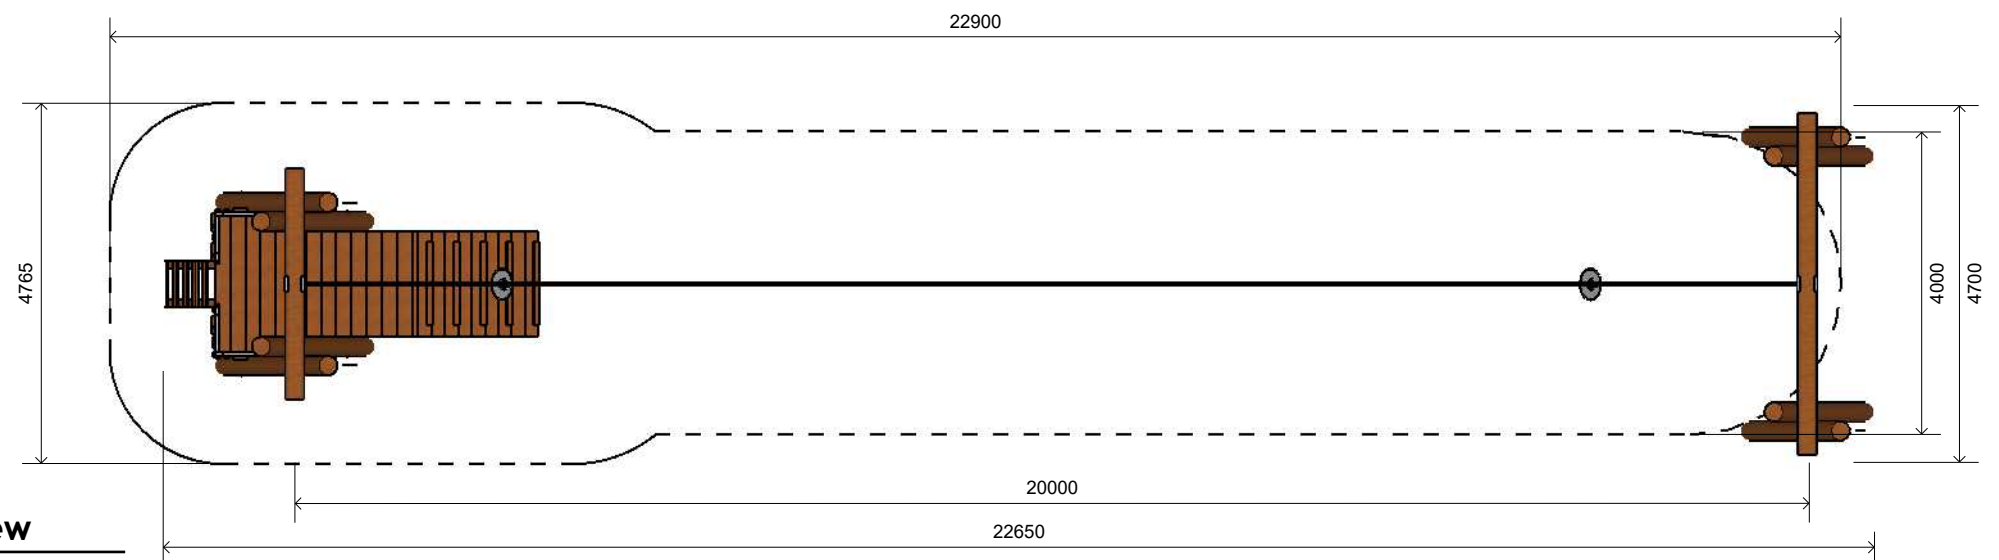

L005504 FLYING FOX SINGLE 20M - TIMBER PLATFORM

Product Information

Category: Dynamic Play
Name: FLYING FOX SINGLE 20M -
TIMBER PLATFORM

Code: L005504

Dimensions (mm)

Platform Height: 1,000
Overall Height: 4,900

1 **Perspective**
Scale: NTS

2 **Front View**
Scale: 1:100

3 **Top View**
Scale: 1:100

* Most Lypa products are hand-crafted so actual dimensions may vary.
Please advise of particular requirements or constraints to be accommodated.