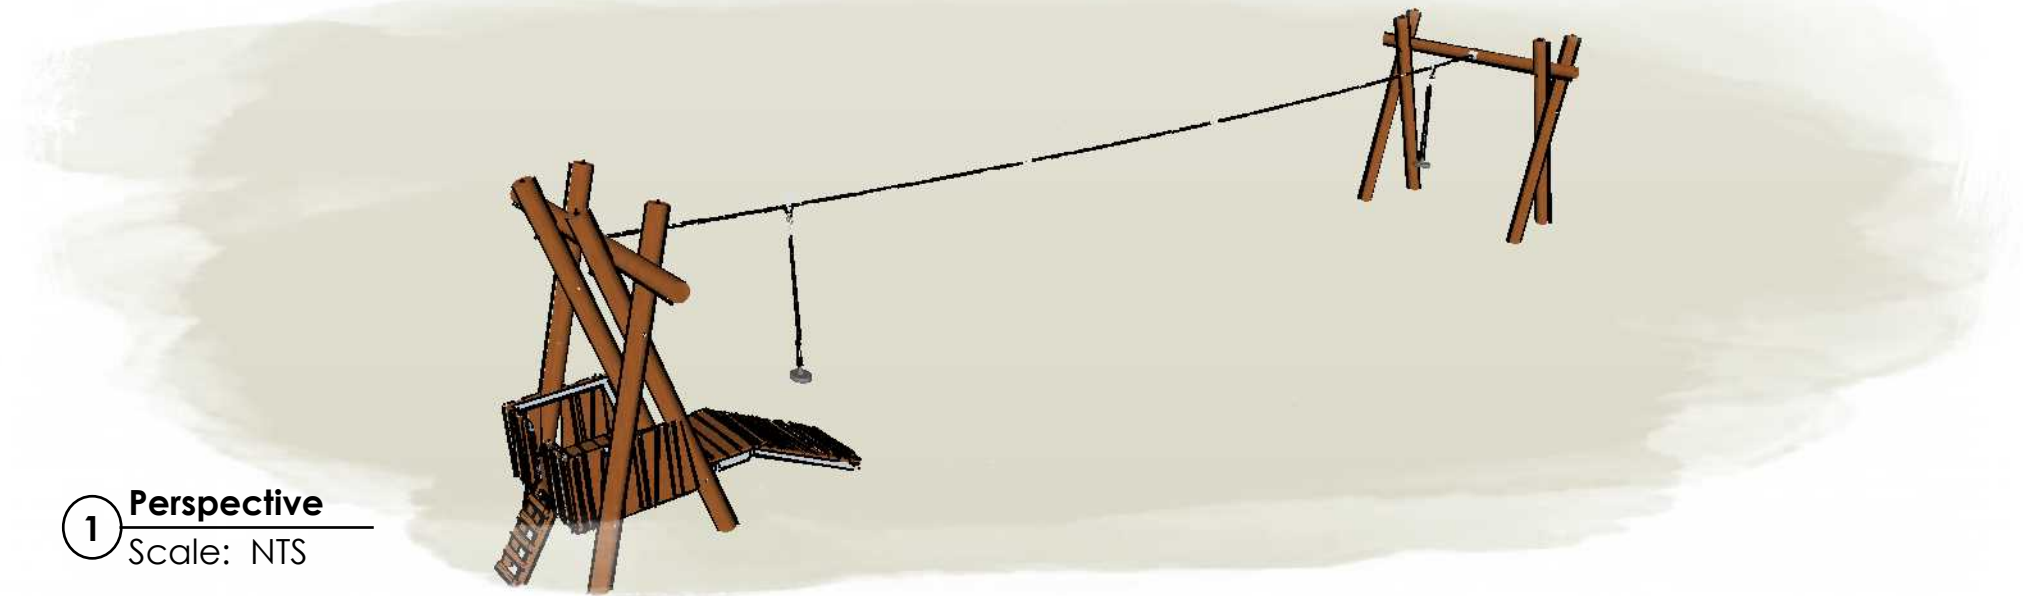

L005504 FLYING FOX SINGLE 20M - TIMBER PLATFORM

Product Information

Category: Dynamic Play
Name: FLYING FOX SINGLE 20M -
TIMBER PLATFORM

Code: L005504

Dimensions (mm)

Platform Height: 1,000
Overall Height: 4,900

1 **Perspective**
Scale: NTS

2 **Front View**
Scale: 1:100

3 **Top View**
Scale: 1:100

* Most Lypa products are hand-crafted so actual dimensions may vary.
Please advise of particular requirements or constraints to be accommodated.