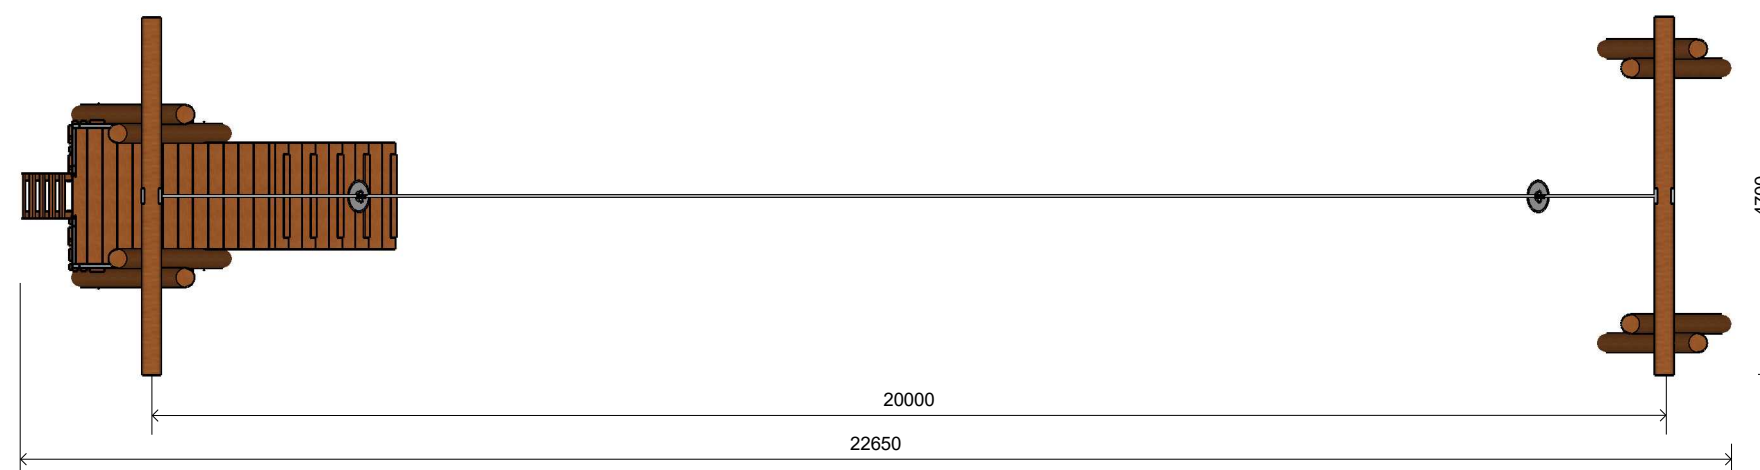

# L005504 FLYING FOX SINGLE 20M - TIMBER PLATFORM

## Product Information

Category: Dynamic Play  
Name: FLYING FOX SINGLE 20M -  
TIMBER PLATFORM

Code: L005504

## Dimensions (mm)

Platform Height: 1,000  
Overall Height: 4,900

1 **Perspective**  
Scale: NTS

2 **Front View**  
Scale: 1:100

3 **Top View**  
Scale: 1:100

\* Most LyPa products are hand-crafted so actual dimensions may vary.  
Please advise of particular requirements or constraints to be accommodated.