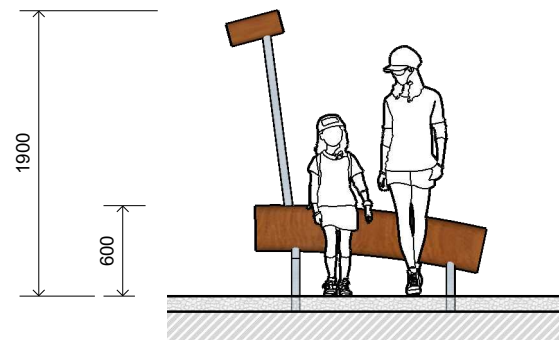

L001901 GIANTRAFFE

Product Information

Category:	Creature Feature
Name:	Giantraffe
Code:	L001901

Dimensions (mm)

Length:	1,700
Width:	300
Overall Height:	1,900

1 **Perspective**
Scale: NTS

2 **Front View**
Scale: 1:50

3 **Top View**
Scale: 1:50

* Most LyPa products are hand-crafted so actual dimensions may vary.
Please advise of particular requirements or constraints to be accommodated.

** This drawing and the information on it remains the property of lyPa Pty Ltd. Written permission must be obtained from lyPa Pty Ltd to copy or produce the whole or part of this drawing or product.