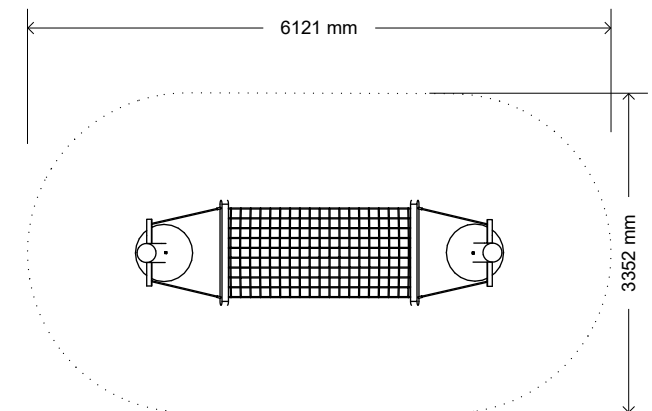

L000301 HAMMOCK

Product Information

Category:	Elevated Play
Name:	Hammock
Code:	L000301

Dimensions (mm)

Top of Hammock Height:	Approx. 700
Overall Height:	2,000

1 **Isometric View**
Scale: NTS

2 **Front View**
Scale: NTS

3 **Fall Zone**
Scale: NTS

* Most Lypa products are hand-crafted so actual dimensions may vary.
Please advise of particular requirements or constraints to be accommodated.

** This drawing and the information on it remains the property of lyPa Pty Ltd.
Written permission must be obtained from lyPa Pty Ltd to copy or produce the
whole or part of this drawing or product.