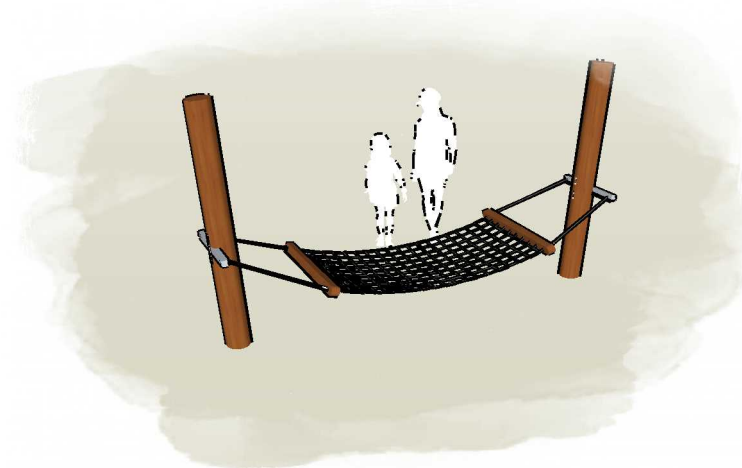

L000301 HAMMOCK

Product Information

Category:	Elevated Play
Name:	Hammock
Code:	L000301

Dimensions (mm)

Top of Hammock Height:	Approx. 700
Overall Height:	2,000

1 **Isometric View**
Scale: NTS

2 **Front View**
Scale: NTS

3 **Fall Zone**
Scale: NTS

* Most Lypa products are hand-crafted so actual dimensions may vary.
Please advise of particular requirements or constraints to be accommodated.

** This drawing and the information on it remains the property of lyPa Pty Ltd.
Written permission must be obtained from lyPa Pty Ltd to copy or produce the
whole or part of this drawing or product.