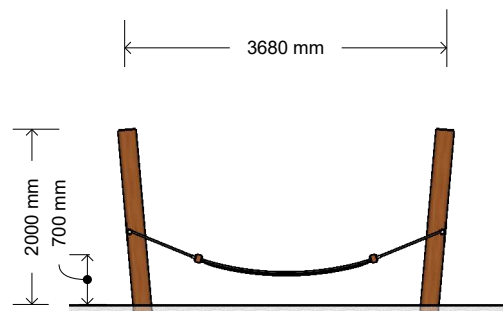

L000301 HAMMOCK

Product Information

Category:	Elevated Play
Name:	Hammock
Code:	L000301

Dimensions (mm)

Top of Hammock Height:	Approx. 700
Overall Height:	2,000

1 **Isometric View**
Scale: NTS

2 **Front View**
Scale: NTS

3 **Fall Zone**
Scale: NTS

* Most Lypa products are hand-crafted so actual dimensions may vary.
Please advise of particular requirements or constraints to be accommodated.

** This drawing and the information on it remains the property of lyPa Pty Ltd.
Written permission must be obtained from lyPa Pty Ltd to copy or produce the
whole or part of this drawing or product.