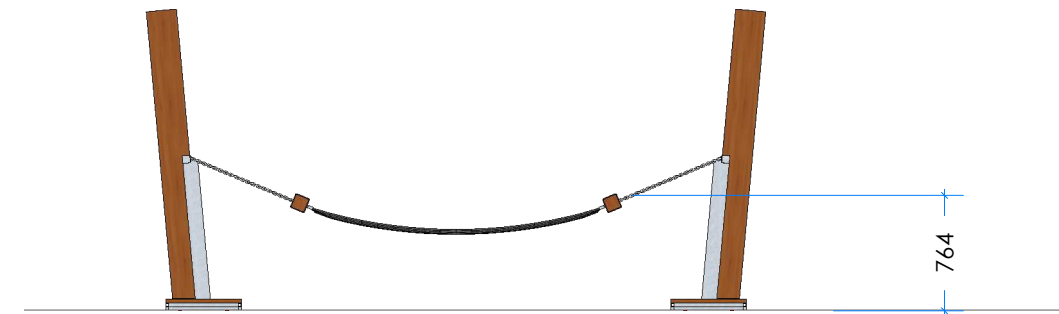

# HAMMOCK - SLAB CONNECTION L000302 - PRODUCT SHEET

## Product Information

Category: DYNAMIC  
Name: HAMMOCK - SLAB CONNECTION  
Code: L000302  
Free Height of Fall: 800 mm

1 PERSPECTIVE

2 ELEVATION

3 TOP

Lypa products are generally hand-crafted so actual dimensions may vary - please advise of particular requirements or constraints to be accommodated.