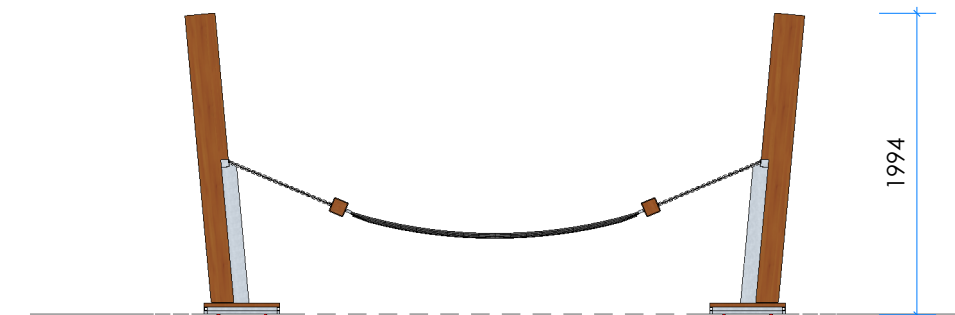

HAMMOCK - SLAB CONNECTION

Product Information

Code: L000302
Category: SWINGS & FLYING FOXES
Free Height of Fall: 800

1 Perspective

2 Elevation

3 Top