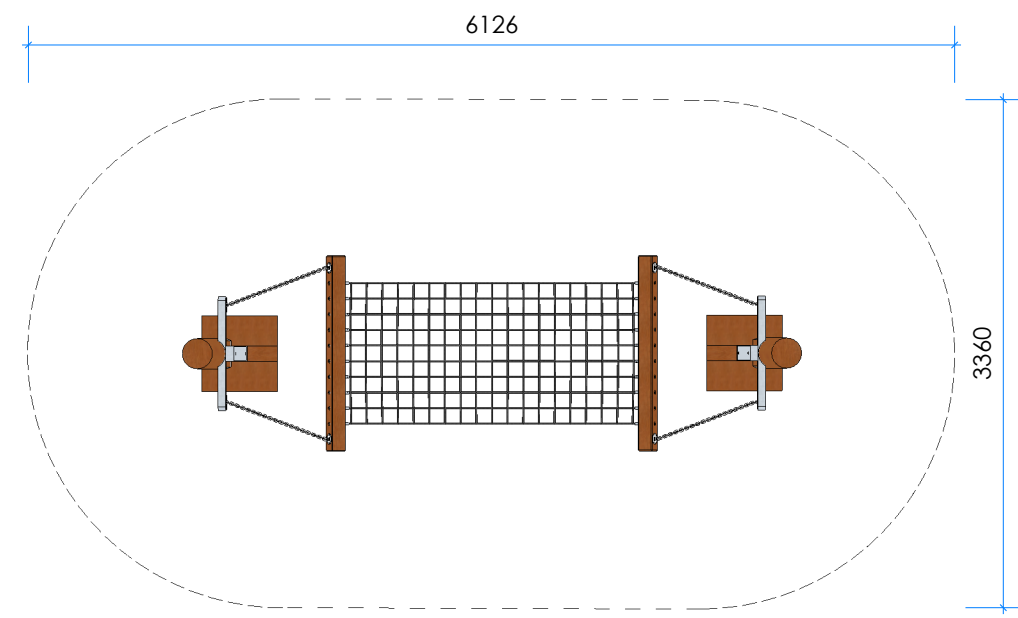

HAMMOCK - SLAB CONNECTION

Product Information

Code: L000302
Category: SWINGS & FLYING FOXES
Free Height of Fall: 800

1 Perspective

2 Elevation

3 Top