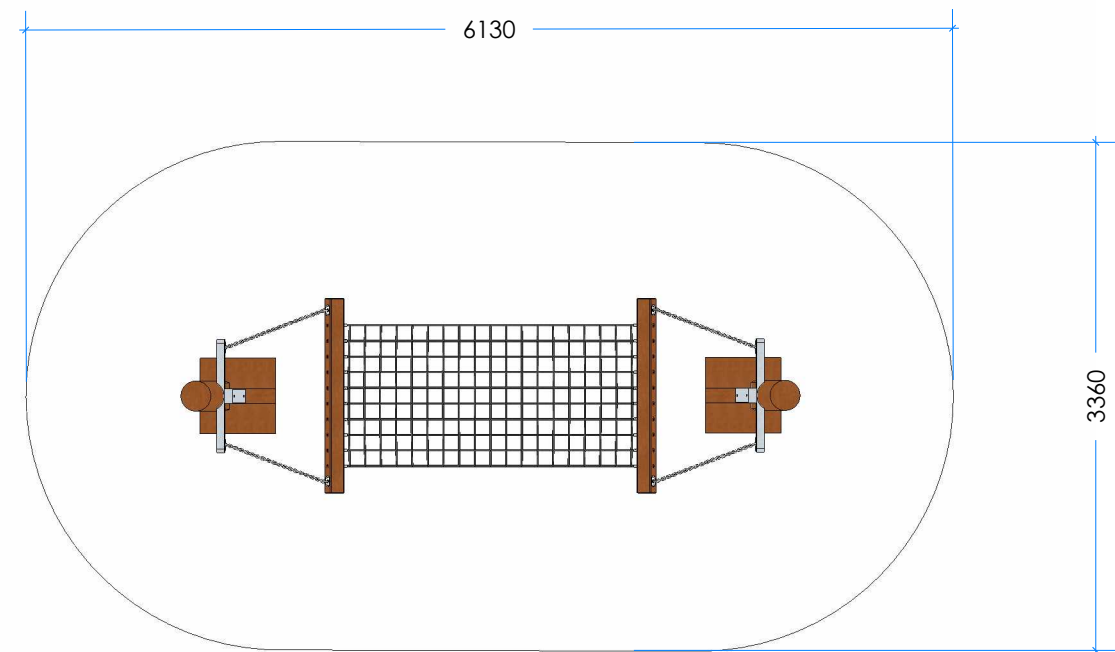

## Product Information

Category: DYNAMIC  
Name: HAMMOCK - SLAB CONNECTION  
Code: L000302  
Free Height of Fall: 800 mm

1 PERSPECTIVE

2 ELEVATION

3 TOP

Lypa products are generally hand-crafted so actual dimensions may vary - please advise of particular requirements or constraints to be accommodated.