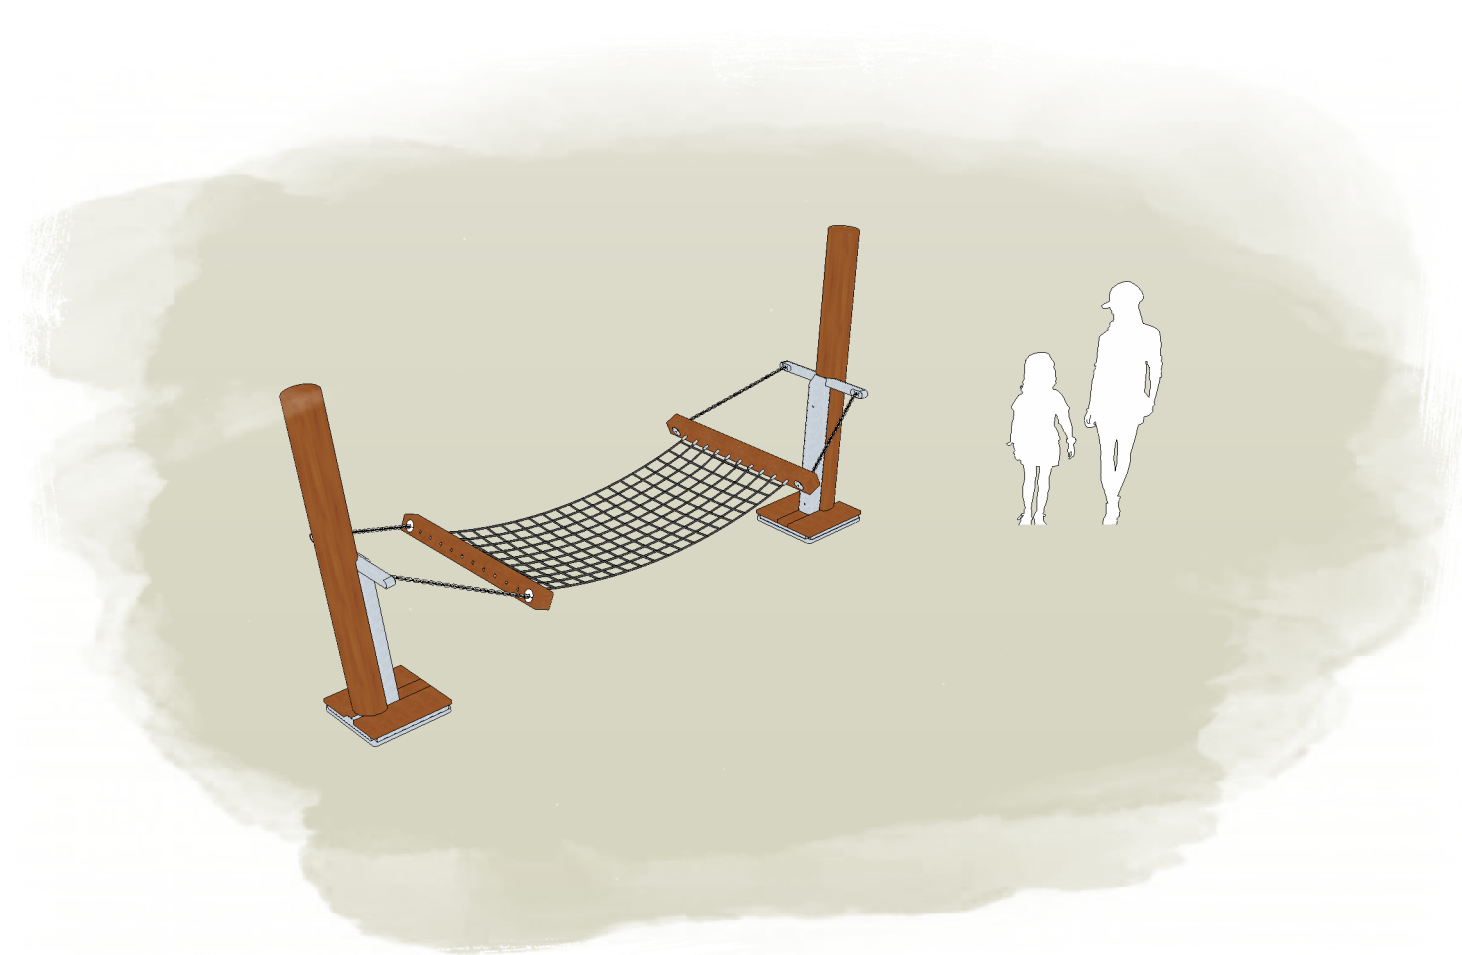

HAMMOCK - SLAB CONNECTION

Product Information

Code: L000302
Category: SWINGS & FLYING FOXES
Free Height of Fall: 800

1 Perspective

2 Elevation

3 Top