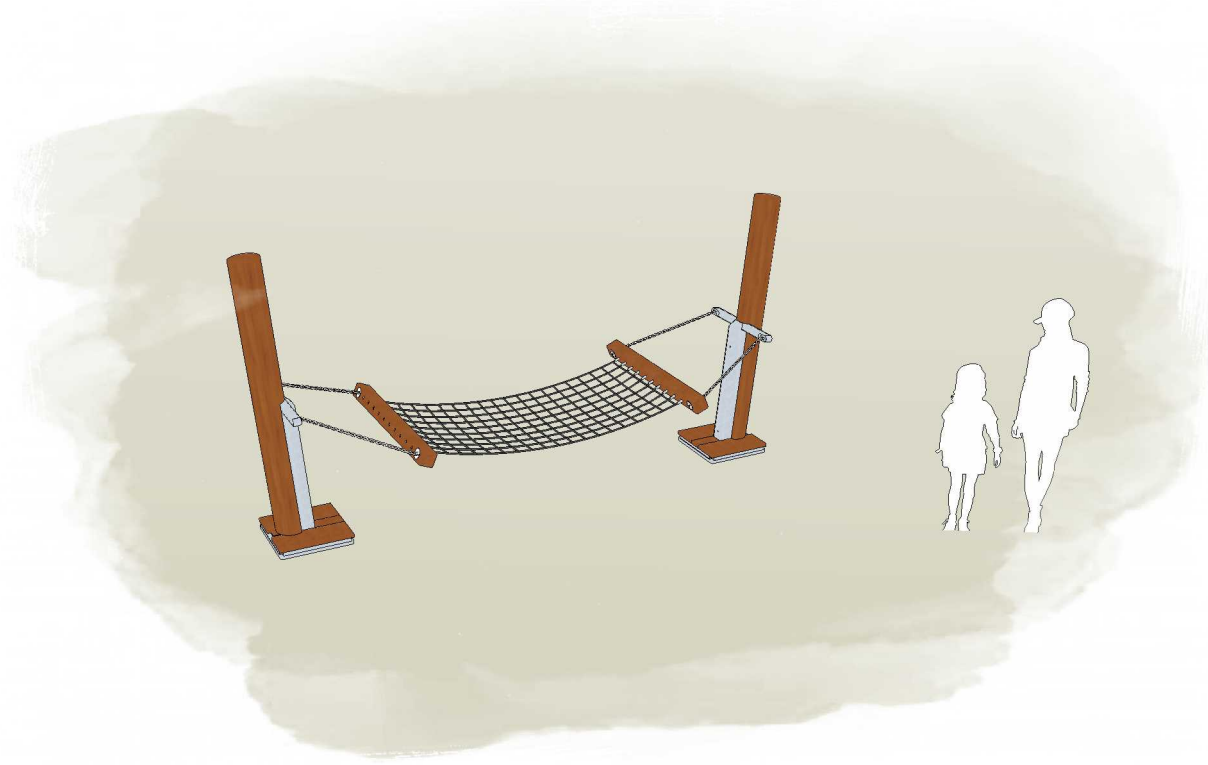

# HAMMOCK - SLAB CONNECTION L000302 - PRODUCT SHEET

## Product Information

Category: DYNAMIC  
Name: HAMMOCK - SLAB CONNECTION  
Code: L000302  
Free Height of Fall: 800 mm

1 PERSPECTIVE

2 ELEVATION

3 TOP

Lypa products are generally hand-crafted so actual dimensions may vary - please advise of particular requirements or constraints to be accommodated.