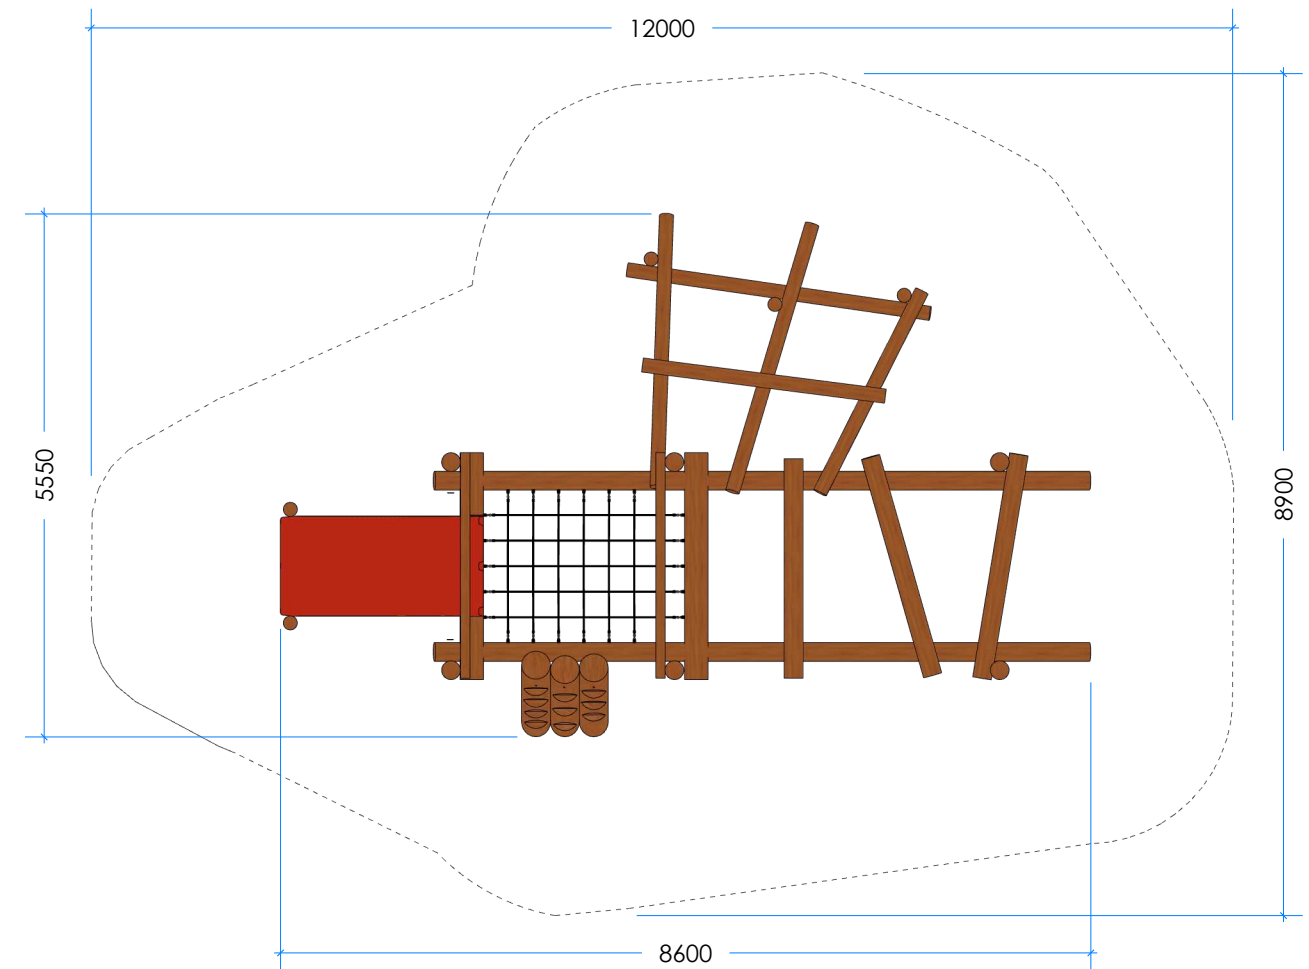

HARVEY CLIMBER

Product Information

Code: L002900
Category: ELEVATED CUBBIES
Free Height of Fall: 1,300

1 Perspective

2 Elevation

3 Top