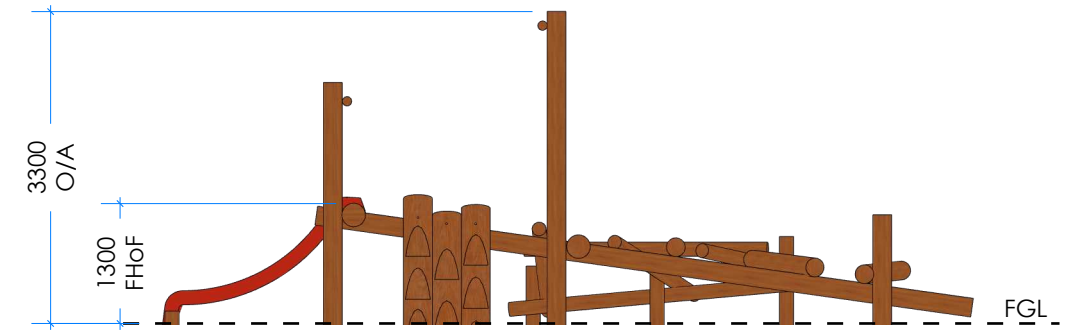

HARVEY CLIMBER

Product Information

Code: L002900
Category: ELEVATED CUBBIES
Free Height of Fall: 1,300

1 Perspective

2 Elevation

3 Top