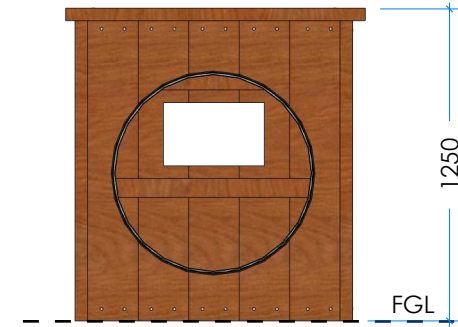

HIDEY HOLE

Product Information

Code: L016200
Category: CUBBIES
Free Height of Fall: N/A

1 Perspective

2 Elevation

3 Top