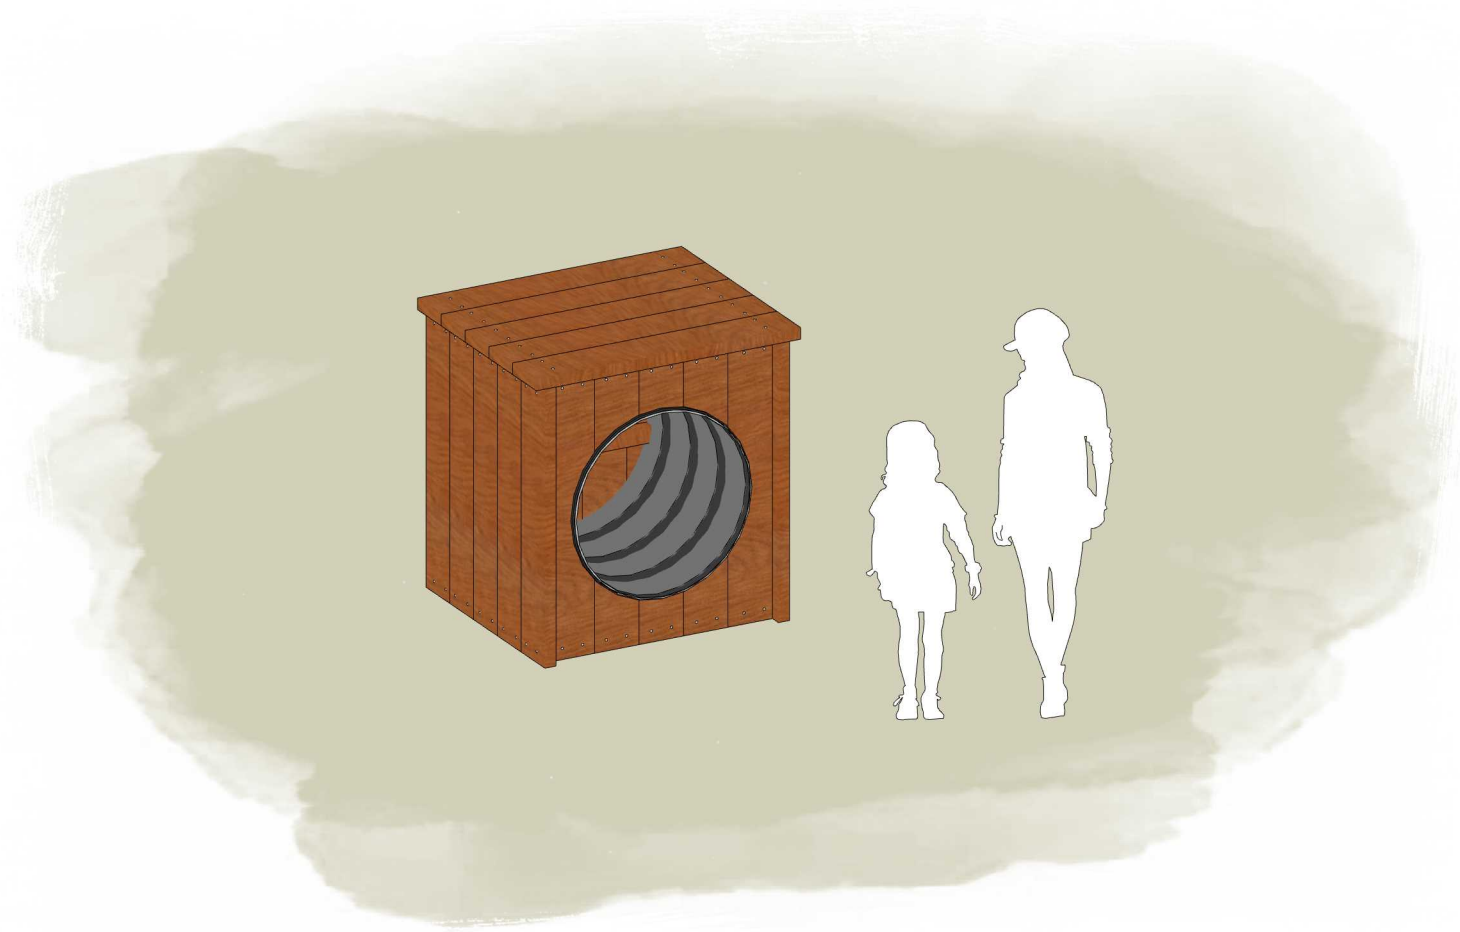

HIDEY HOLE

Product Information

Code: L016200
Category: CUBBIES
Free Height of Fall: N/A

1 Perspective

2 Elevation

3 Top