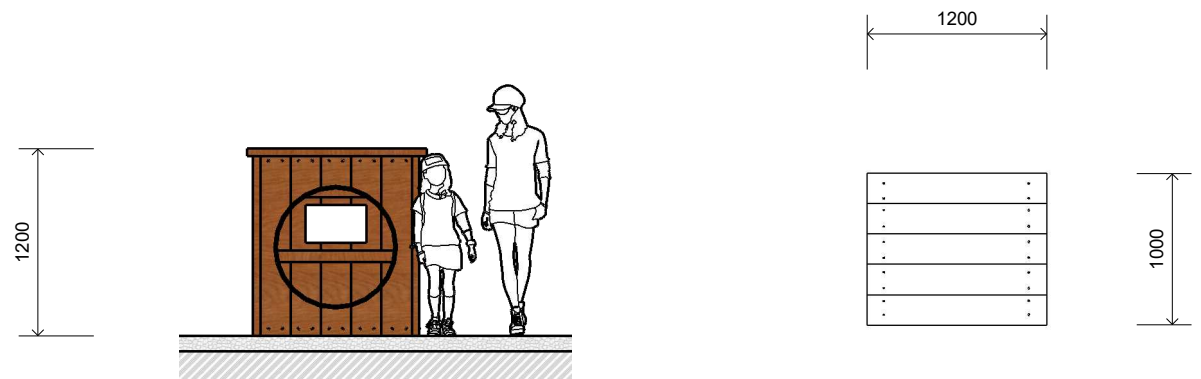

L016200 HIDEY HOLE

Product Information

Category: Cubby Spaces
Name: Hidey Hole
Code: L016200

Dimensions (mm) - Variable

Length: 1,200
Width: 1,000
Height: 1,200

1 **Perspective**
Scale: NTS

2 **Front View**
Scale: 1:50

3 **Top View**
Scale: 1:50

* Most LyPa products are hand-crafted so actual dimensions may vary.
Please advise of particular requirements or constraints to be accommodated.

** This drawing and the information on it remains the property of lyPa Pty Ltd. Written permission must be obtained from lyPa Pty Ltd to copy or produce the whole or part of this drawing or product.