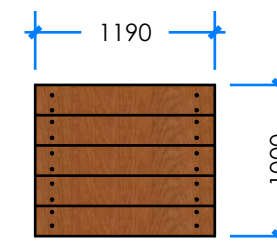

HIDEY HOLE L016200 - PRODUCT SHEET

Product Information

Category:	CUBBY SPACES
Name:	HIDEY HOLE
Code:	L016200
Free Height of Fall:	NA mm

1 PERSPECTIVE
Scale: NTS

* Most Lypa products are hand-crafted so actual dimensions may vary.
Please advise of particular requirements or constraints to be accommodated.

** This drawing and the information on it remains the property of lyPa Pty Ltd. Written permission must be obtained from lyPa Pty Ltd to copy or produce the whole or part of this drawing or product.

2 ELEVATION
Scale: 1:50

3 TOP
Scale: 1:50