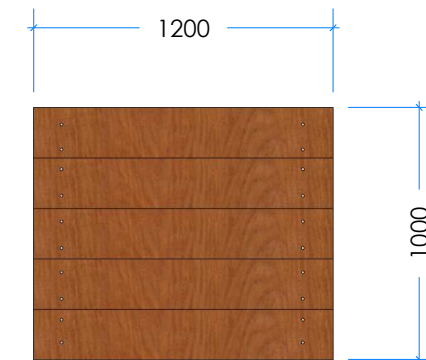

HIDEY HOLE

Product Information

Code: L016200
Category: CUBBIES
Free Height of Fall: N/A

1 Perspective

2 Elevation

3 Top