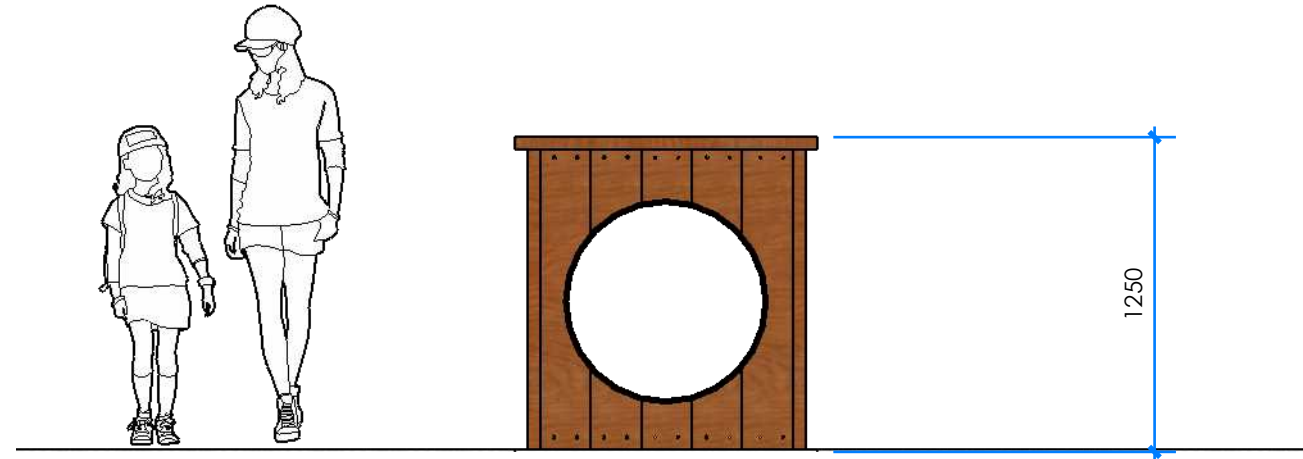

HIDEY TUNNEL L016201 - PRODUCT SHEET

Product Information

| | |
|----------------------|--------------|
| Category: | CUBBY SPACES |
| Name: | HIDEY TUNNEL |
| Code: | L016201 |
| Free Height of Fall: | NA mm |

2 ELEVATION
Scale: 1:30

1 PERSPECTIVE
Scale: NTS

* Most Lypa products are hand-crafted so actual dimensions may vary. Please advise of particular requirements or constraints to be accommodated.

** This drawing and the information on it remains the property of lyPa Pty Ltd. Written permission must be obtained from lyPa Pty Ltd to copy or produce the whole or part of this drawing or product.

3 TOP
Scale: 1:30