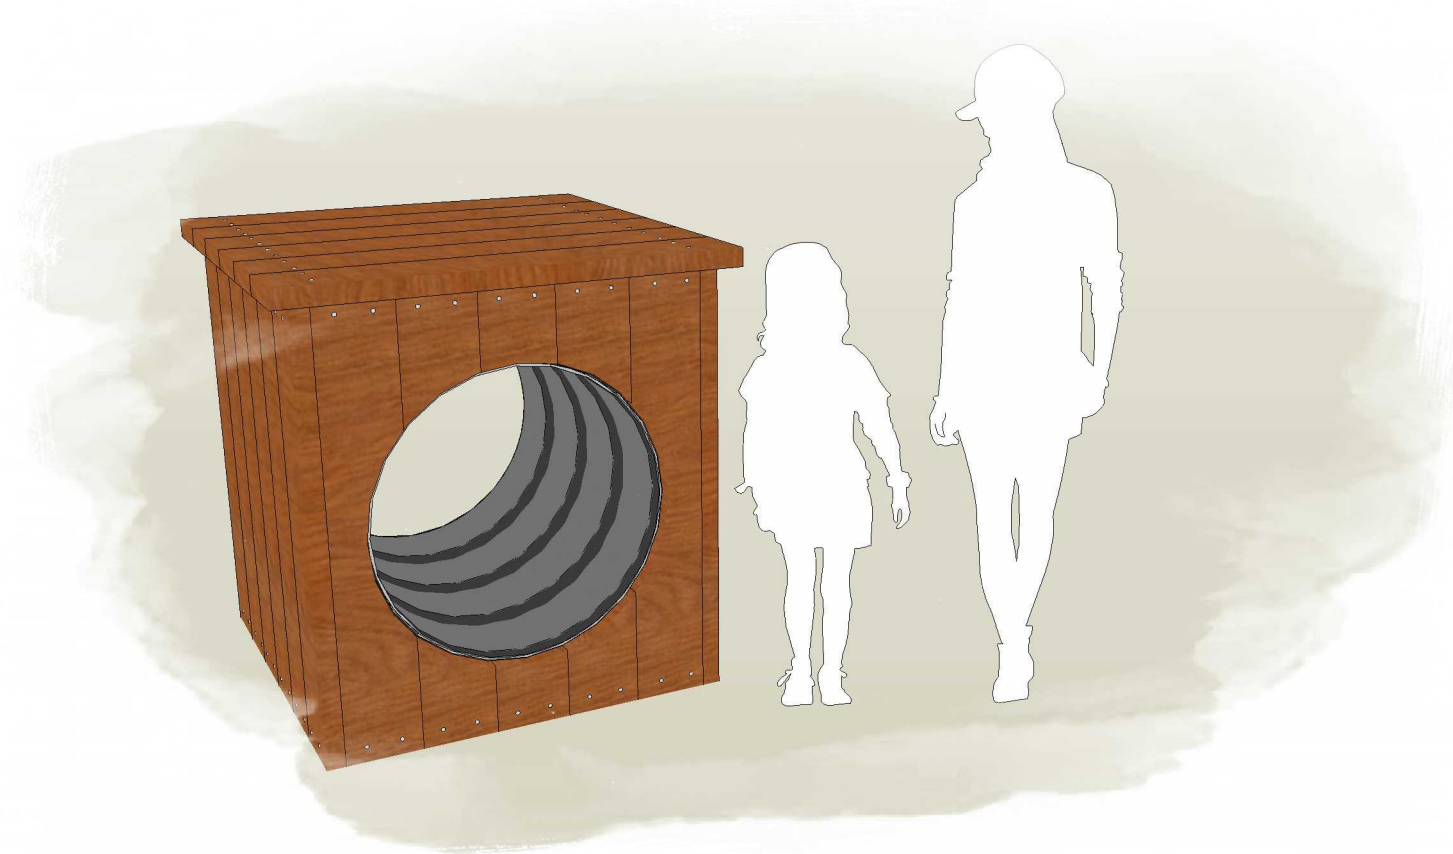

HIDEY TUNNEL L016201 - PRODUCT SHEET

Product Information

Category:	JOURNEY PATHWAYS
Name:	HIDEY TUNNEL
Code:	L016201
Free Height of Fall:	1200* mm

1 PERSPECTIVE
Scale: NTS

* Most Lypa products are hand-crafted so actual dimensions may vary. Please advise of particular requirements or constraints to be accommodated.

** This drawing and the information on it remains the property of lyPa Pty Ltd. Written permission must be obtained from lyPa Pty Ltd to copy or produce the whole or part of this drawing or product.

2 ELEVATION
Scale: 1:30

3 TOP
Scale: 1:30

CIRCULATION SPACE
(Not Fall Zone)