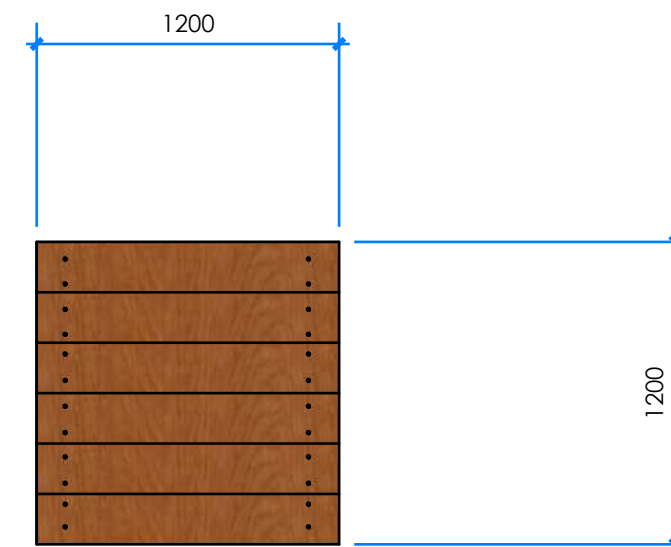

HIDEY TUNNEL L016201 - PRODUCT SHEET

Product Information

| | |
|----------------------|--------------|
| Category: | CUBBY SPACES |
| Name: | HIDEY TUNNEL |
| Code: | L016201 |
| Free Height of Fall: | NA mm |

2 ELEVATION
Scale: 1:30

1 PERSPECTIVE
Scale: NTS

* Most Lypa products are hand-crafted so actual dimensions may vary. Please advise of particular requirements or constraints to be accommodated.

** This drawing and the information on it remains the property of lyPa Pty Ltd. Written permission must be obtained from lyPa Pty Ltd to copy or produce the whole or part of this drawing or product.

3 TOP
Scale: 1:30