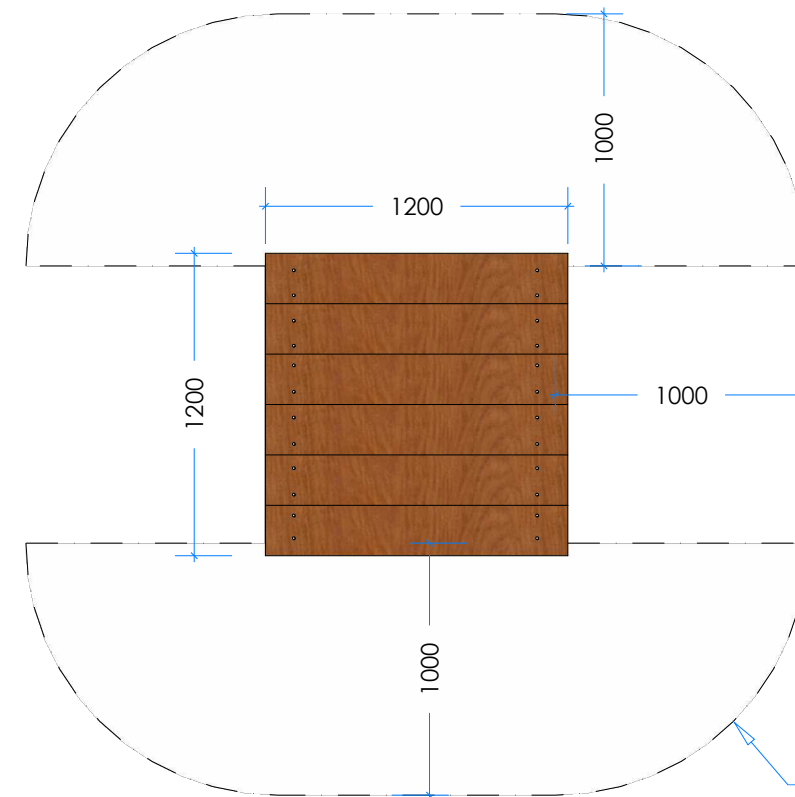

HIDEY TUNNEL L016201 - PRODUCT SHEET

Product Information

Category:	JOURNEY PATHWAYS
Name:	HIDEY TUNNEL
Code:	L016201
Free Height of Fall:	1200* mm

1 PERSPECTIVE
Scale: NTS

* Most Lypa products are hand-crafted so actual dimensions may vary. Please advise of particular requirements or constraints to be accommodated.

** This drawing and the information on it remains the property of lyPa Pty Ltd. Written permission must be obtained from lyPa Pty Ltd to copy or produce the whole or part of this drawing or product.

2 ELEVATION
Scale: 1:30