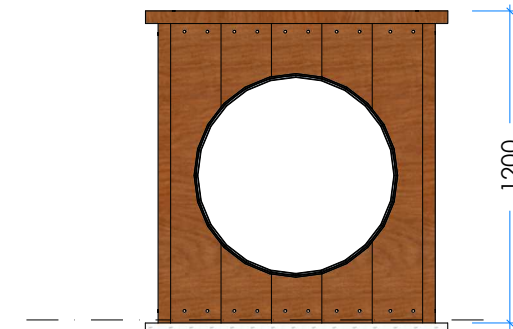

HIDEY TUNNEL L016201 - PRODUCT SHEET

Product Information

Category:	JOURNEY PATHWAYS
Name:	HIDEY TUNNEL
Code:	L016201
Free Height of Fall:	1200* mm

1 PERSPECTIVE
Scale: NTS

* Most Lypa products are hand-crafted so actual dimensions may vary. Please advise of particular requirements or constraints to be accommodated.

** This drawing and the information on it remains the property of lyPa Pty Ltd. Written permission must be obtained from lyPa Pty Ltd to copy or produce the whole or part of this drawing or product.

2 ELEVATION
Scale: 1:30