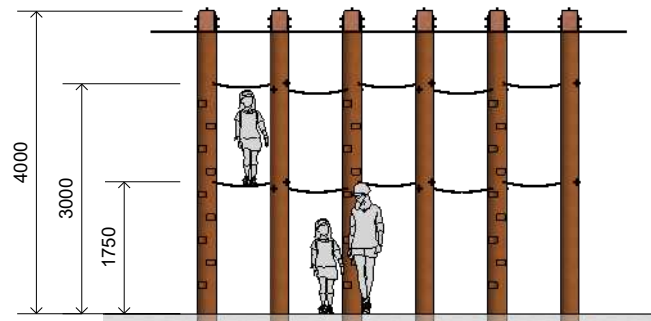

L011503 HIGH ROPE CLIMB

Product Information

Category: Elevated Play
Name: High Rope Climb
Code: L011503

Dimensions (mm) - Variable

Total Height: 4,000
Bottom Rope Height: 1,750
Top Rope Height: 3,000
Length: 6,300
Width: 3,000

* Most LyPa products are hand-crafted so actual dimensions may vary.
Please advise of particular requirements or constraints to be accommodated.

** This drawing and the information on it remains the property of lyPa Pty Ltd. Written permission must be obtained from lyPa Pty Ltd to copy or produce the whole or part of this drawing or product.

1 **Perspective**
Scale: NTS

3 **Layout**
Scale: 1:200

2 **Front View**
Scale: 1:100