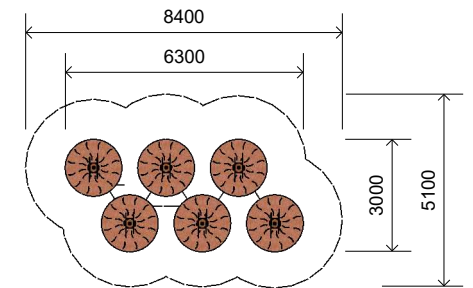

## Dimensions (mm) - Variable

Total Height: 4,000  
 Bottom Rope Height: 1,750  
 Top Rope Height: 3,000  
 Option 1 Length: 6,300  
 Option 1 Width: 3,000  
 Option 2 Length: 7,700  
 Option 2 Width: 1,700

\* Most LyPa products are hand-crafted so actual dimensions may vary.  
 Please advise of particular requirements or constraints to be accommodated.

\*\* This drawing and the information on it remains the property of lyPa Pty Ltd. Written permission must be obtained from lyPa Pty Ltd to copy or produce the whole or part of this drawing or product.

**1 Perspective**  
 Scale: NTS

**3 Layout Option 2**  
 Scale: 1:200

**2 Front View**  
 Scale: 1:100

**4 Layout Option 2**  
 Scale: 1:200