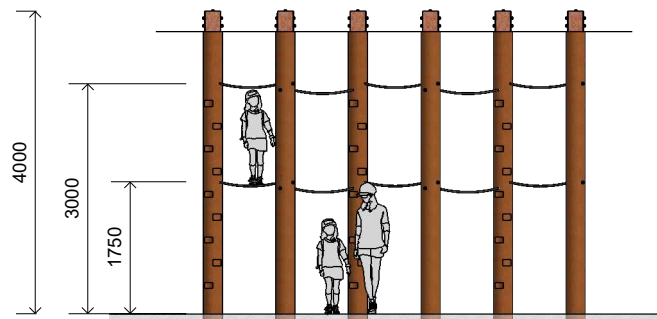

## Dimensions (mm) - Variable

Total Height: 4,000  
 Bottom Rope Height: 1,750  
 Top Rope Height: 3,000  
 Option 1 Length: 6,300  
 Option 1 Width: 3,000  
 Option 2 Length: 7,700  
 Option 2 Width: 1,700

\* Most LyPa products are hand-crafted so actual dimensions may vary.  
 Please advise of particular requirements or constraints to be accommodated.

\*\* This drawing and the information on it remains the property of lyPa Pty Ltd. Written permission must be obtained from lyPa Pty Ltd to copy or produce the whole or part of this drawing or product.

**1 Perspective**  
 Scale: NTS

**3 Layout Option 2**  
 Scale: 1:200

**2 Front View**  
 Scale: 1:100

**4 Layout Option 2**  
 Scale: 1:200