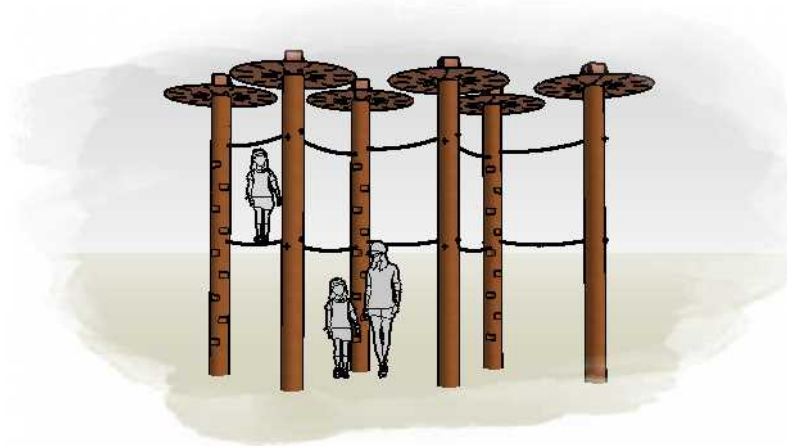

L011503 HIGH ROPE CLIMB

Product Information

Category: Elevated Play
Name: High Rope Climb
Code: L011503

Dimensions (mm) - Variable

Total Height: 4,000
Bottom Rope Height: 1,750
Top Rope Height: 3,000
Length: 6,300
Width: 3,000

* Most LyPa products are hand-crafted so actual dimensions may vary.
Please advise of particular requirements or constraints to be accommodated.

** This drawing and the information on it remains the property of lyPa Pty Ltd. Written permission must be obtained from lyPa Pty Ltd to copy or produce the whole or part of this drawing or product.

1 **Perspective**
Scale: NTS

3 **Layout**
Scale: 1:200

2 **Front View**
Scale: 1:100