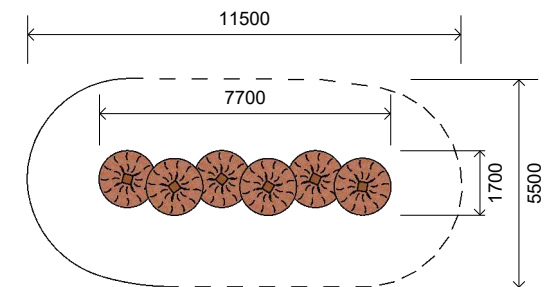

## Dimensions (mm) - Variable

Total Height: 4,000  
 Bottom Rope Height: 1,750  
 Top Rope Height: 3,000  
 Option 1 Length: 6,300  
 Option 1 Width: 3,000  
 Option 2 Length: 7,700  
 Option 2 Width: 1,700

\* Most LyPa products are hand-crafted so actual dimensions may vary.  
 Please advise of particular requirements or constraints to be accommodated.

\*\* This drawing and the information on it remains the property of lyPa Pty Ltd. Written permission must be obtained from lyPa Pty Ltd to copy or produce the whole or part of this drawing or product.

**1 Perspective**  
 Scale: NTS

**3 Layout Option 2**  
 Scale: 1:200

**2 Front View**  
 Scale: 1:100

**4 Layout Option 2**  
 Scale: 1:200