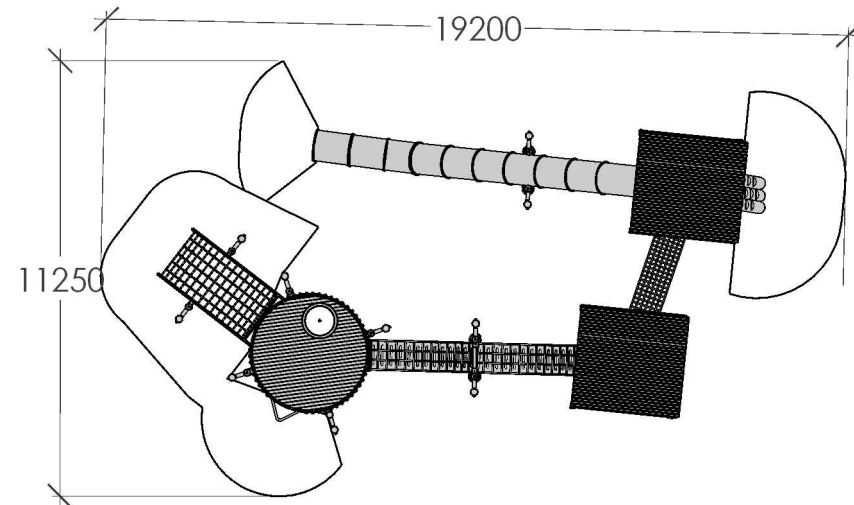

HILLBILLY

Crafted Play + Urban Elements

Product Information

Category:	Elevated Play
Name:	Hillbilly
Code:	L012800

Dimensions (mm) - Variable

Built to suit topography

* Most Lypa products are hand-crafted so actual dimensions may vary.
Please advise of particular requirements or constraints to be accommodated.