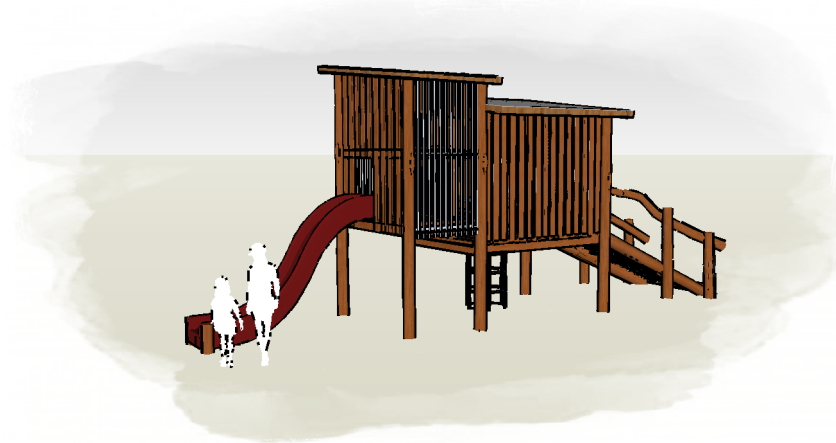

L003200 JERSEY CLIMBER

Product Information

Category:	Elevated Play
Name:	Jersey Climber
Code:	L003200

Dimensions (mm)

Length:	10,500
Width:	2,900
Overall Height:	4,300

1 **Perspective**
Scale: NTS

2 **Front View**
Scale: 1:200

3 **Top View**
Scale: 1:200

* Most LyPa products are hand-crafted so actual dimensions may vary.
Please advise of particular requirements or constraints to be accommodated.

** This drawing and the information on it remains the property of lyPa Pty Ltd. Written permission must be obtained from lyPa Pty Ltd to copy or produce the whole or part of this drawing or product.