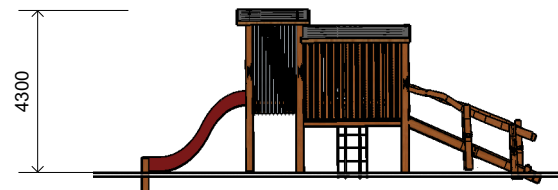

L003200 JERSEY CLIMBER

Product Information

Category:	Elevated Play
Name:	Jersey Climber
Code:	L003200

Dimensions (mm)

Length:	10,500
Width:	2,900
Overall Height:	4,300

1 **Perspective**
Scale: NTS

2 **Front View**
Scale: 1:200

3 **Top View**
Scale: 1:200

* Most LyPa products are hand-crafted so actual dimensions may vary.
Please advise of particular requirements or constraints to be accommodated.

** This drawing and the information on it remains the property of lyPa Pty Ltd. Written permission must be obtained from lyPa Pty Ltd to copy or produce the whole or part of this drawing or product.