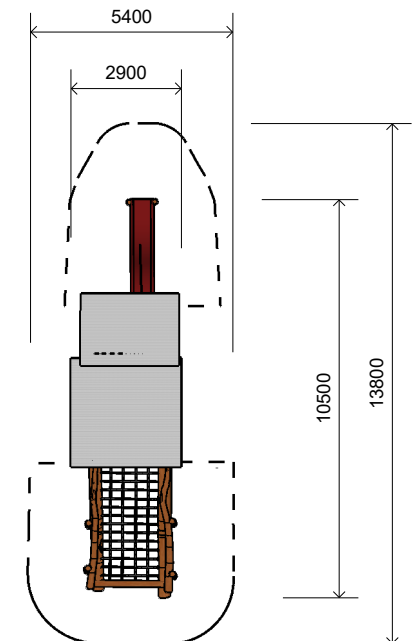

L003200 JERSEY CLIMBER

Product Information

Category:	Elevated Play
Name:	Jersey Climber
Code:	L003200

Dimensions (mm)

Length:	10,500
Width:	2,900
Overall Height:	4,300

1 **Perspective**
Scale: NTS

2 **Front View**
Scale: 1:200

3 **Top View**
Scale: 1:200

* Most LyPa products are hand-crafted so actual dimensions may vary.
Please advise of particular requirements or constraints to be accommodated.

** This drawing and the information on it remains the property of lyPa Pty Ltd. Written permission must be obtained from lyPa Pty Ltd to copy or produce the whole or part of this drawing or product.