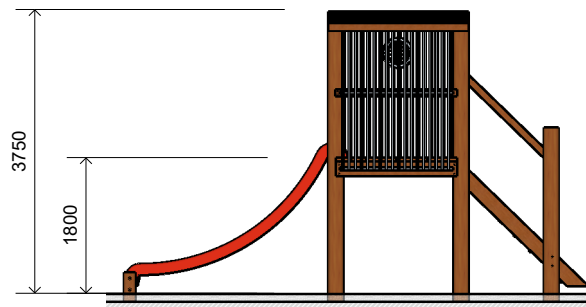

L003201 JERSEY SLIDE

Product Information

Category:	Elevated Play
Name:	Jersey Slide
Code:	L003201

Dimensions (mm)

Length:	6,100
Width:	2,700
Deck Height:	1,800
Overall Height:	3,750

1 **Perspective**
Scale: NTS

2 **Front View**
Scale: 1:100

3 **Top View**
Scale: 1:100

* Most LyPa products are hand-crafted so actual dimensions may vary.
Please advise of particular requirements or constraints to be accommodated.