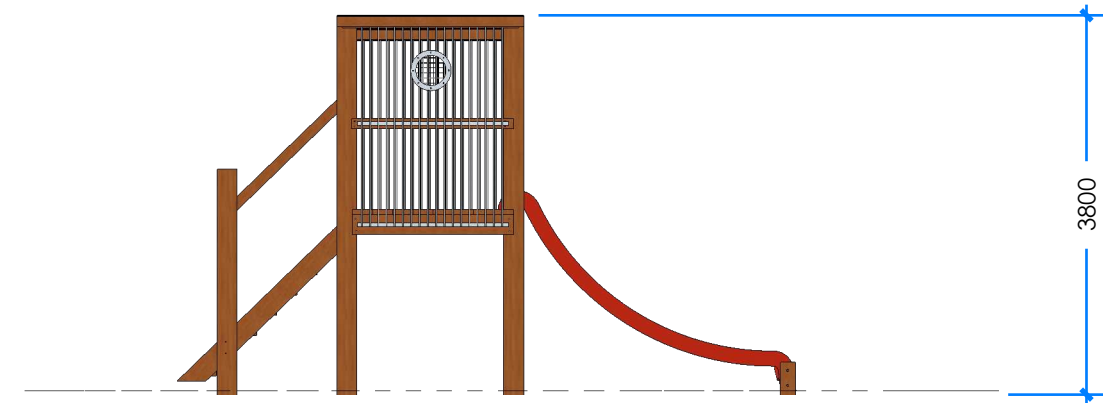

JERSEY SLIDE L003201 - PRODUCT SHEET

Product Information

| | |
|----------------------|---------------|
| Category: | ELEVATED PLAY |
| Name: | JERSEY SLIDE |
| Code: | L003201 |
| Free Height of Fall: | 1,800 mm |

1 PERSPECTIVE
Scale: NTS

* Most Lypa products are hand-crafted so actual dimensions may vary. Please advise of particular requirements or constraints to be accommodated.

** This drawing and the information on it remains the property of lyPa Pty Ltd. Written permission must be obtained from lyPa Pty Ltd to copy or produce the whole or part of this drawing or product.

2 ELEVATION
Scale: 1:75

3 TOP
Scale: 1:75