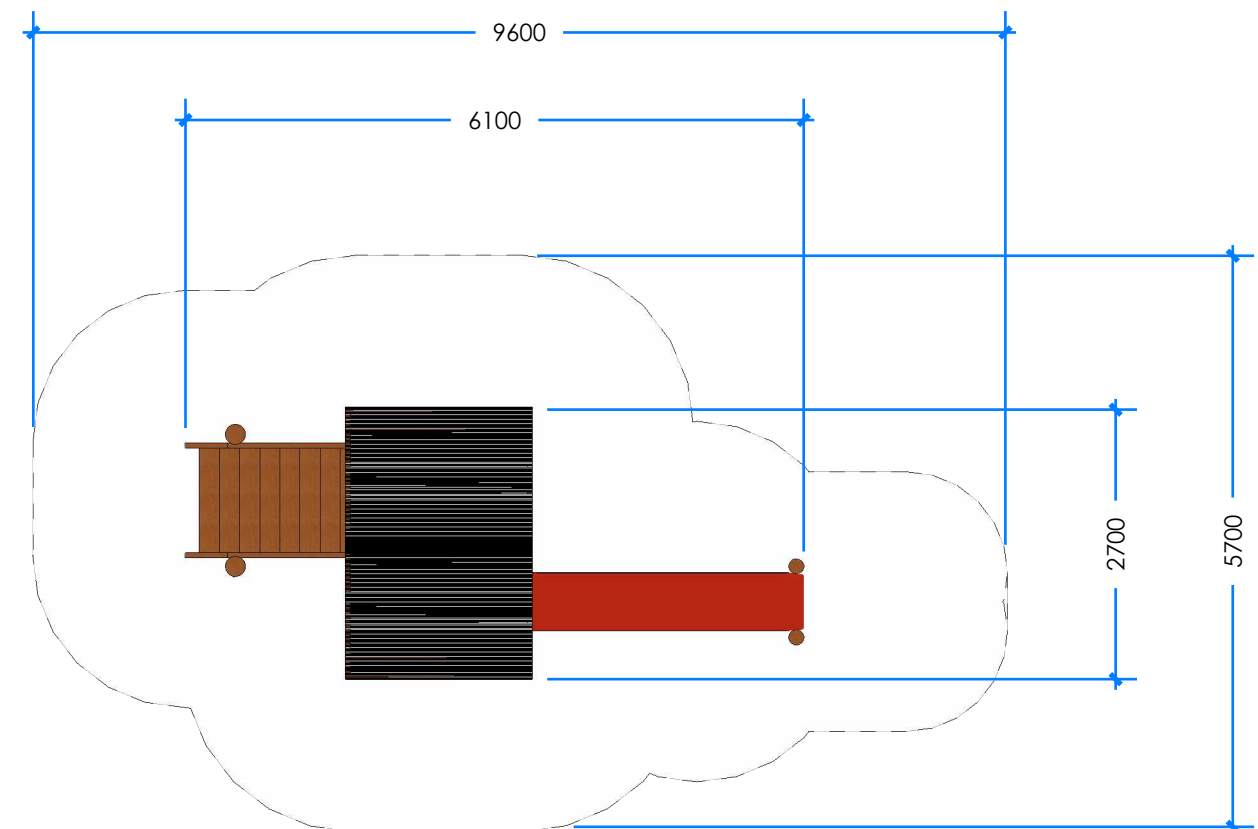

JERSEY SLIDE L003201 - PRODUCT SHEET

Product Information

| | |
|----------------------|---------------|
| Category: | ELEVATED PLAY |
| Name: | JERSEY SLIDE |
| Code: | L003201 |
| Free Height of Fall: | 1,800 mm |

1 PERSPECTIVE
Scale: NTS

* Most Lypa products are hand-crafted so actual dimensions may vary. Please advise of particular requirements or constraints to be accommodated.

** This drawing and the information on it remains the property of lyPa Pty Ltd. Written permission must be obtained from lyPa Pty Ltd to copy or produce the whole or part of this drawing or product.

2 ELEVATION
Scale: 1:75

3 TOP
Scale: 1:75