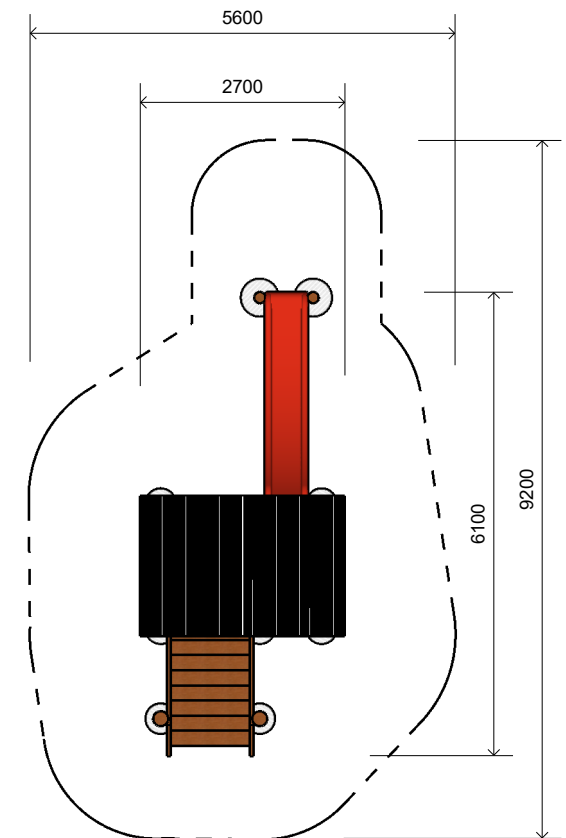

L003201 JERSEY SLIDE

Product Information

Category:	Elevated Play
Name:	Jersey Slide
Code:	L003201

Dimensions (mm)

Length:	6,100
Width:	2,700
Deck Height:	1,800
Overall Height:	3,750

1 **Perspective**
Scale: NTS

2 **Front View**
Scale: 1:100

3 **Top View**
Scale: 1:100

* Most LyPa products are hand-crafted so actual dimensions may vary.
Please advise of particular requirements or constraints to be accommodated.