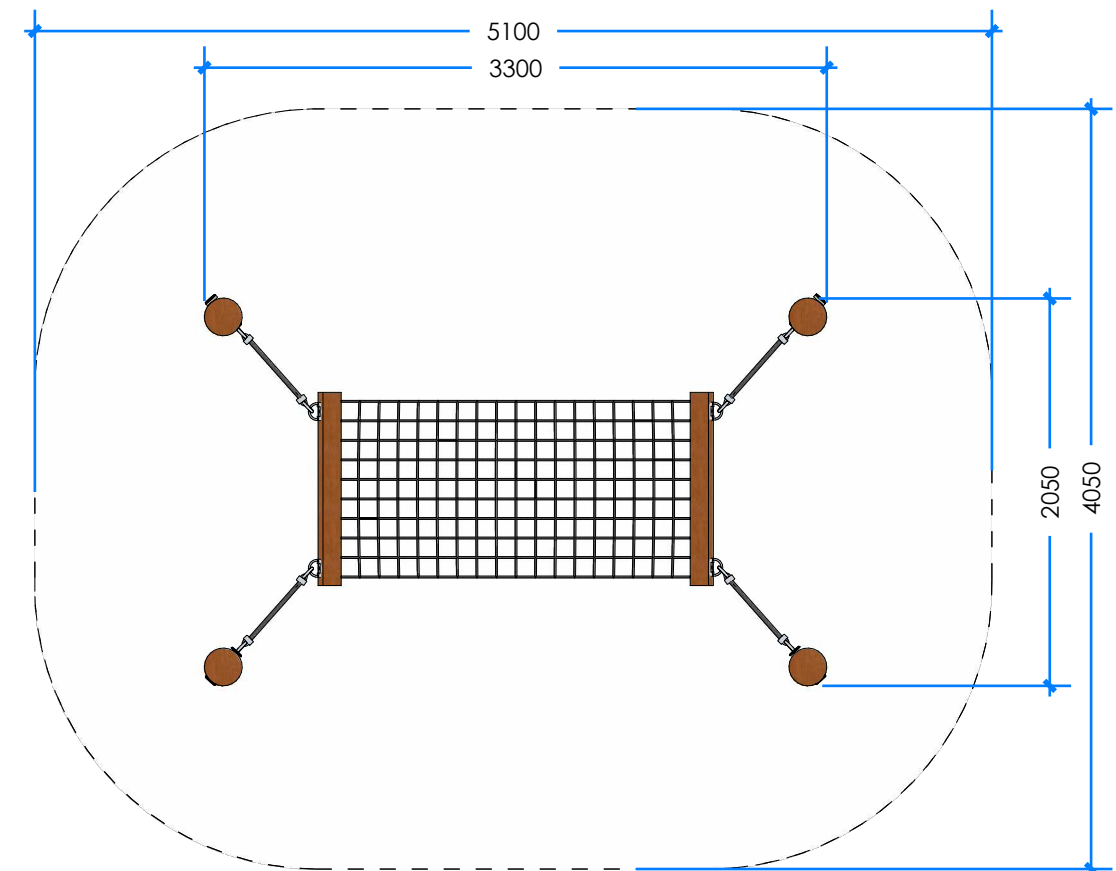

JIGGLER L000400 - PRODUCT SHEET

Product Information

Category:	SEATS & FURNITURE
Name:	JIGGLER
Code:	L000400
Free Height of Fall:	N/A mm

1 PERSPECTIVE

Scale: NTS

* Most Lypa products are hand-crafted so actual dimensions may vary. Please advise of particular requirements or constraints to be accommodated.

** This drawing and the information on it remains the property of lyPa Pty Ltd. Written permission must be obtained from lyPa Pty Ltd to copy or produce the whole or part of this drawing or product.

2 ELEVATION

Scale: 1:40

3 TOP

Scale: 1:40