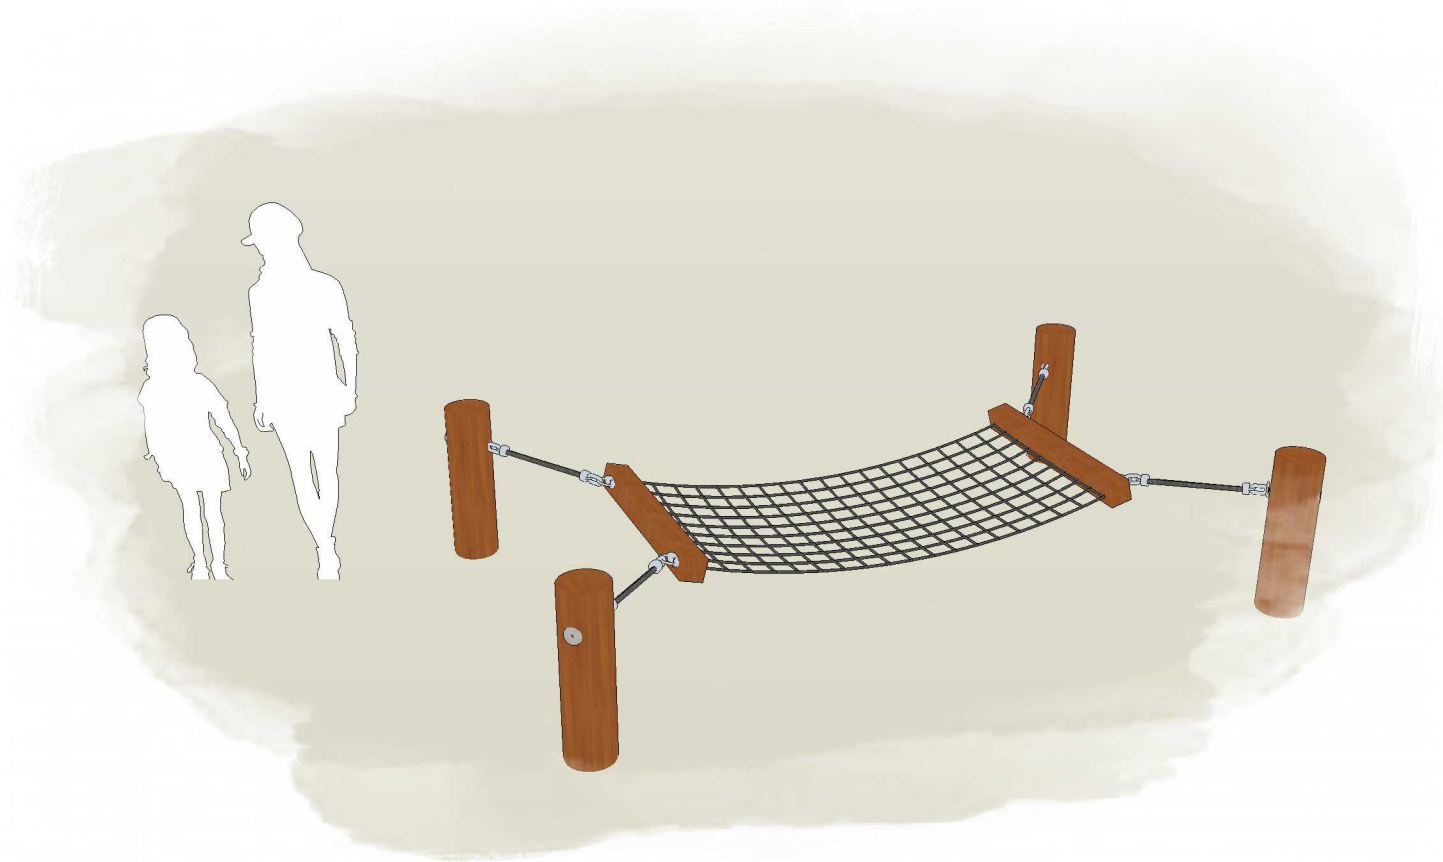

JIGGLER L000400 - PRODUCT SHEET

Product Information

Category:	SEATS & FURNITURE
Name:	JIGGLER
Code:	L000400
Free Height of Fall:	N/A mm

1 PERSPECTIVE

Scale: NTS

* Most Lypa products are hand-crafted so actual dimensions may vary. Please advise of particular requirements or constraints to be accommodated.

Scale: 1:40

3 TOP

Scale: 1:40