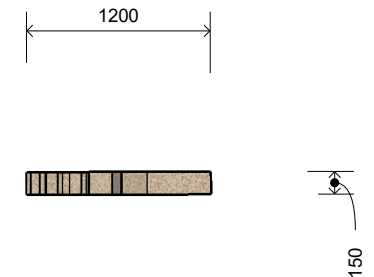

## Product Information

Category: ANIMALS  
Name: KANGAROO - ANGULAR SMALL  
Code: L009211

## Dimensions (mm)

Length: 1200  
Width: 150  
Overall Height: 1100

1 **Perspective**  
Scale: NTS

2 **Front View**  
Scale: 1:50

3 **Top View**  
Scale: 1:50

\* Most LyPa products are hand-crafted so actual dimensions may vary.  
Please advise of particular requirements or constraints to be accommodated.