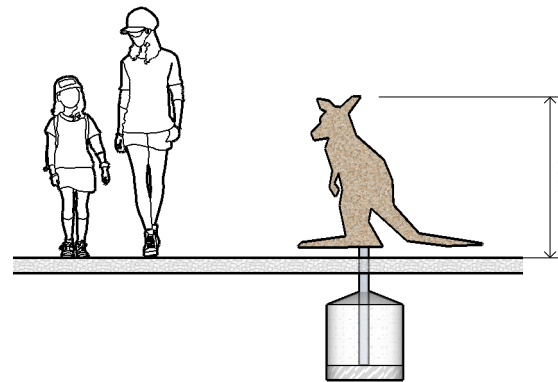

## Product Information

Category: ANIMALS  
Name: KANGAROO - ANGULAR SMALL  
Code: L009211

## Dimensions (mm)

Length: 1200  
Width: 150  
Overall Height: 1100

1 **Perspective**  
Scale: NTS

2 **Front View**  
Scale: 1:50

3 **Top View**  
Scale: 1:50

\* Most LyPa products are hand-crafted so actual dimensions may vary.  
Please advise of particular requirements or constraints to be accommodated.