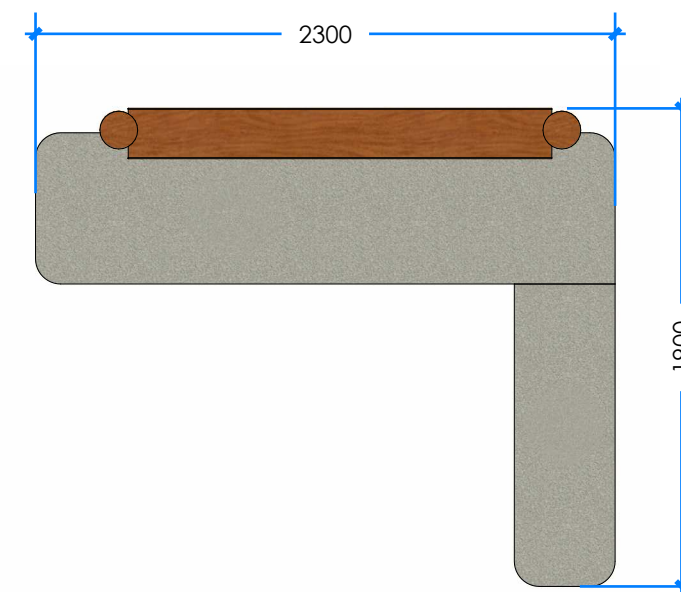

KITCHEN BENCH - SINK CORNER L008511 - PRODUCT SHEET

Product Information

Category: SAND & WATER
Name: KITCHEN BENCH - SINK CORNER
Code: L008511
Free Height of Fall: N/A mm

1 PERSPECTIVE
Scale: NTS

* Most Lypa products are hand-crafted so actual dimensions may vary. Please advise of particular requirements or constraints to be accommodated.

** This drawing and the information on it remains the property of lyPa Pty Ltd. Written permission must be obtained from lyPa Pty Ltd to copy or produce the whole or part of this drawing or product.

2 ELEVATION
Scale: 1:30

3 TOP
Scale: 1:30