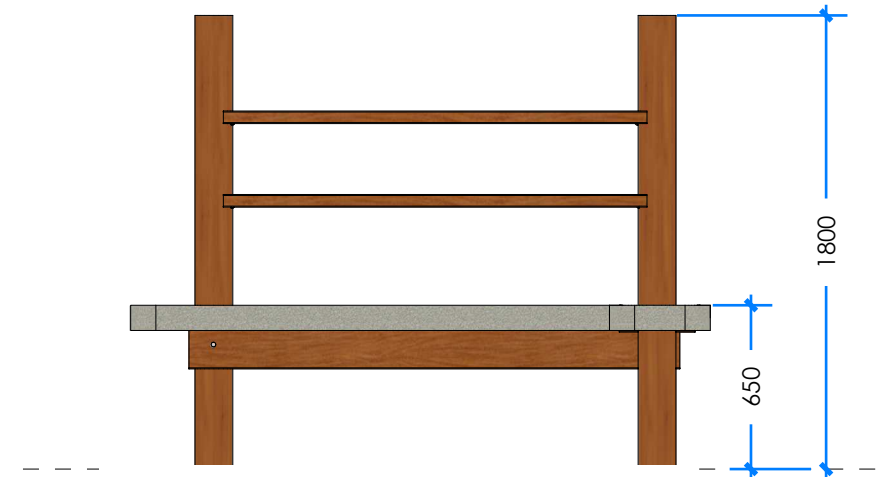

KITCHEN BENCH - SINK CORNER L008511 - PRODUCT SHEET

Product Information

Category: SAND & WATER
Name: KITCHEN BENCH - SINK CORNER
Code: L008511
Free Height of Fall: N/A mm

1 PERSPECTIVE
Scale: NTS

* Most Lypa products are hand-crafted so actual dimensions may vary. Please advise of particular requirements or constraints to be accommodated.

** This drawing and the information on it remains the property of lyPa Pty Ltd. Written permission must be obtained from lyPa Pty Ltd to copy or produce the whole or part of this drawing or product.

2 ELEVATION
Scale: 1:30

3 TOP
Scale: 1:30