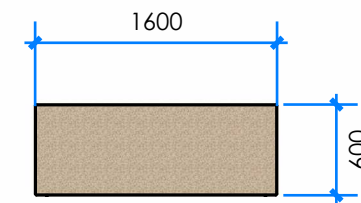

3 TOP
Scale: 1:50