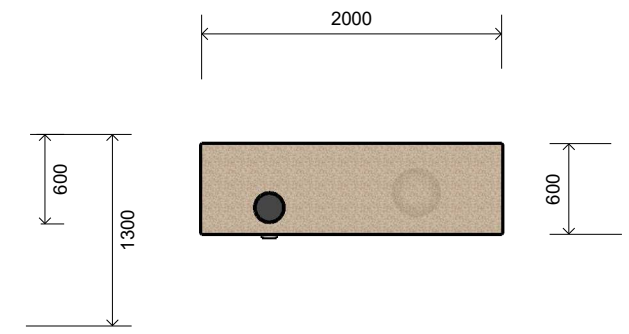

L008510 KITCHEN BENCH CONCRETE TOP WITH BOWL AND FUNNEL

Product Information

Category: Interactive
 Name: BENCH - CONCRETE TOP WITH BOWL AND FUNNEL
 Code: L008510

Dimensions (mm)

Length: 2000
 Width: 600
 Overall Height: 600

1 Perspective
 Scale: NTS

2 Front View
 Scale: 1:50

3 Top View
 Scale: 1:50

* Most LyPa products are hand-crafted so actual dimensions may vary.
 Please advise of particular requirements or constraints to be accommodated.