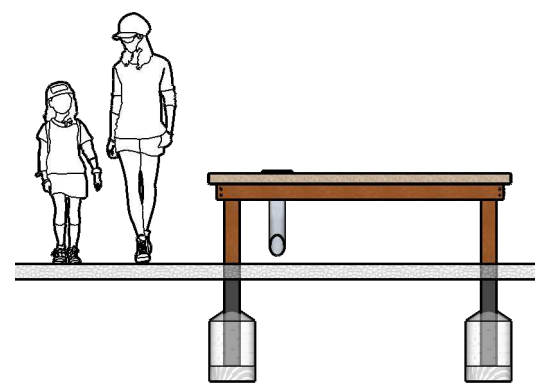

L008510 KITCHEN BENCH CONCRETE TOP WITH BOWL AND FUNNEL

Product Information

Category: Interactive
 Name: BENCH - CONCRETE TOP WITH BOWL AND FUNNEL
 Code: L008510

Dimensions (mm)

Length: 2000
 Width: 600
 Overall Height: 600

1 Perspective
 Scale: NTS

2 Front View
 Scale: 1:50

3 Top View
 Scale: 1:50

* Most LyPa products are hand-crafted so actual dimensions may vary.
 Please advise of particular requirements or constraints to be accommodated.