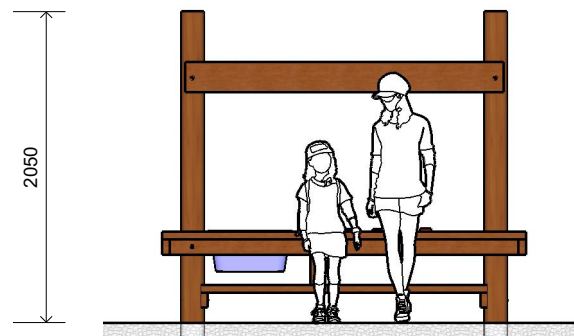

L008500 KITCHEN BENCH HOB 'N' TUB

Product Information

Category:	Interactive
Name:	Kitchen Bench Hob 'n' Tub
Code:	L008500

Dimensions (mm) - Variable

Length:	2,400
Width:	700
Bench Height:	600

1 **Perspective**
Scale: NTS

2 **Front View**
Scale: 1:50

3 **Top View**
Scale: 1:50

* Most LyPa products are hand-crafted so actual dimensions may vary.
Please advise of particular requirements or constraints to be accommodated.

** This drawing and the information on it remains the property of lyPa Pty Ltd. Written permission must be obtained from lyPa Pty Ltd to copy or produce the whole or part of this drawing or product.