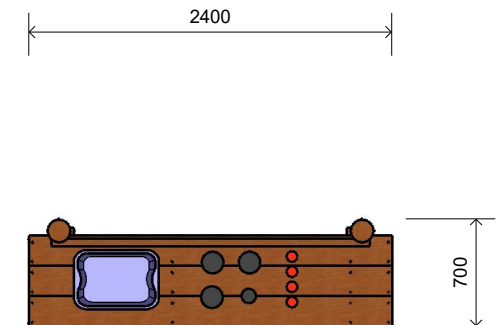

L008500 KITCHEN BENCH HOB 'N' TUB

Product Information

Category:	Interactive
Name:	Kitchen Bench Hob 'n' Tub
Code:	L008500

Dimensions (mm) - Variable

Length:	2,400
Width:	700
Bench Height:	600

1 **Perspective**
Scale: NTS

2 **Front View**
Scale: 1:50

3 **Top View**
Scale: 1:50

* Most LyPa products are hand-crafted so actual dimensions may vary.
Please advise of particular requirements or constraints to be accommodated.

** This drawing and the information on it remains the property of lyPa Pty Ltd. Written permission must be obtained from lyPa Pty Ltd to copy or produce the whole or part of this drawing or product.