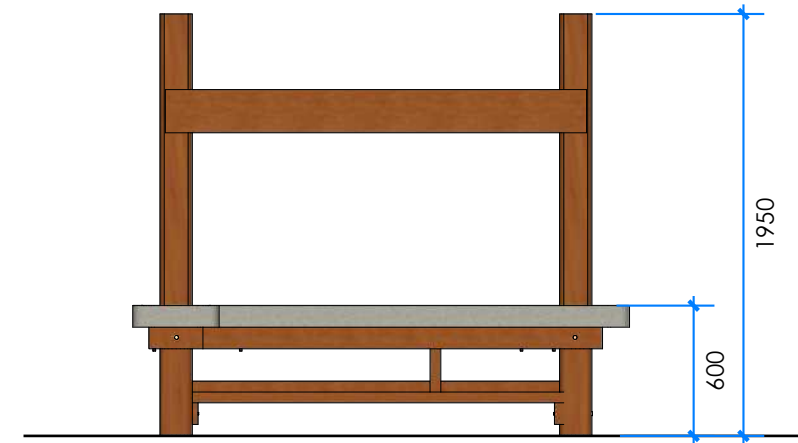

KITCHEN BENCH - HOB 'N' TUB CORNER L008502 - PRODUCT SHEET

Product Information

Category: SAND & WATER
Name: KITCHEN BENCH - HOB 'N' TUB CORNER
Code: L008502
Free Height of Fall: N/A mm

1 PERSPECTIVE
Scale: NTS

* Most Lypa products are hand-crafted so actual dimensions may vary. Please advise of particular requirements or constraints to be accommodated.

** This drawing and the information on it remains the property of lyPa Pty Ltd. Written permission must be obtained from lyPa Pty Ltd to copy or produce the whole or part of this drawing or product.

2 ELEVATION
Scale: 1:35

3 TOP
Scale: 1:35