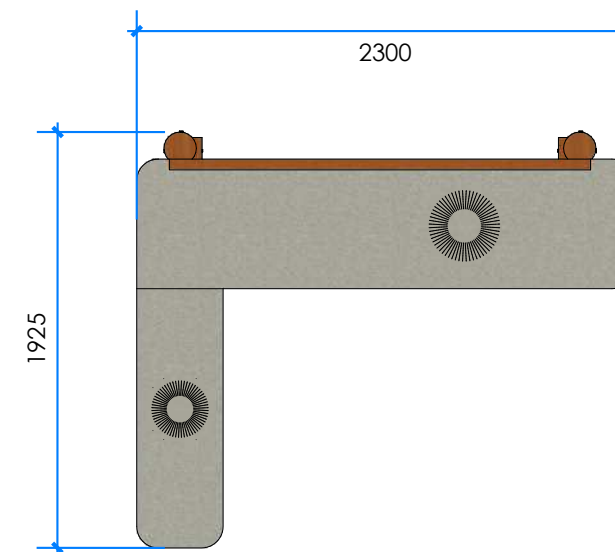

KITCHEN BENCH - HOB 'N' TUB CORNER L008502 - PRODUCT SHEET

Product Information

Category: SAND & WATER
Name: KITCHEN BENCH - HOB 'N' TUB CORNER
Code: L008502
Free Height of Fall: N/A mm

1 PERSPECTIVE
Scale: NTS

* Most Lypa products are hand-crafted so actual dimensions may vary. Please advise of particular requirements or constraints to be accommodated.

** This drawing and the information on it remains the property of lyPa Pty Ltd. Written permission must be obtained from lyPa Pty Ltd to copy or produce the whole or part of this drawing or product.

2 ELEVATION
Scale: 1:35

3 TOP
Scale: 1:35