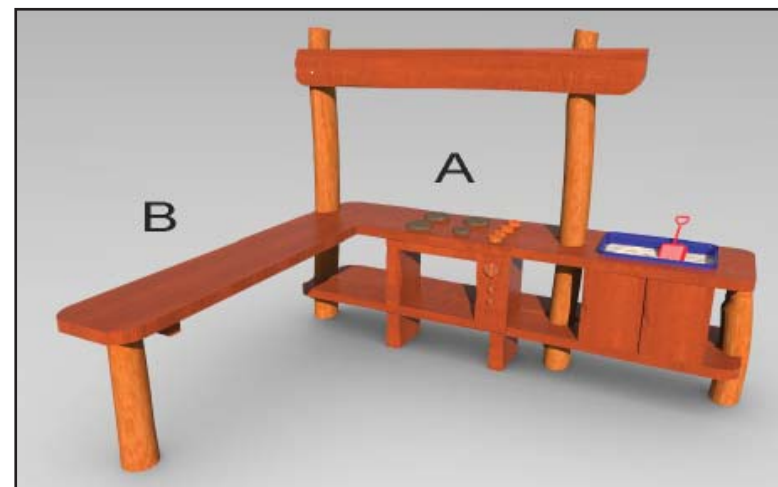

KITCHEN BENCH HOB 'N' TUB CORNER

Play...but not as you know it

Product Information

Category: Interactive
Name: Kitchen Bench Hob'n'Tub Corner
Code: L008502

Dimensions (mm) - Variable

Bench Height:	700
Length A:	2,000
Length B:	2,200
Width A:	400
Width B:	600

Fall Zone not required

* Most LyPa products are hand-crafted so actual dimensions may vary. Please advise of particular requirements or constraints to be accommodated.

** This drawing and the information on it remains the property of lyPa Pty Ltd. Written permission must be obtained from lyPa Pty Ltd. to copy or produce the whole or part of this drawing or product.