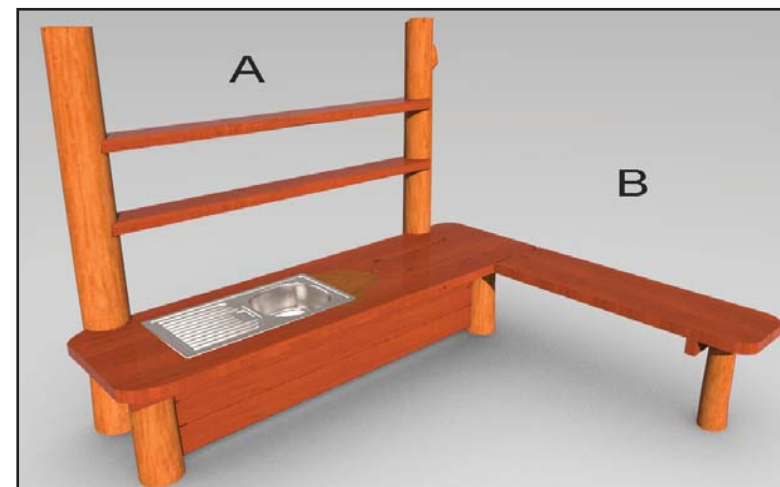

KITCHEN BENCH SINK CORNER

Play...but not as you know it

Product Information

Category: Interactive
Name: Kitchen Bench Sink Corner
Code: L008504

Dimensions (mm) - Variable

Bench Height:	700
Length A:	2,000
Length B:	1,800
Width A:	600
Width B:	400

Fall Zone not required

* Most LyPa products are hand-crafted so actual dimensions may vary. Please advise of particular requirements or constraints to be accommodated.

** This drawing and the information on it remains the property of lyPa Pty Ltd. Written permission must be obtained from lyPa Pty Ltd. to copy or produce the whole or part of this drawing or product.