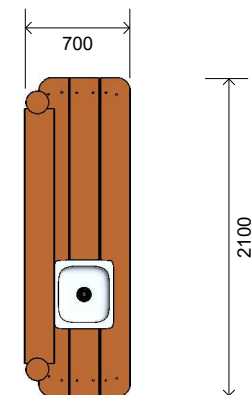

L008503 KITCHEN BENCH - SINK 2100mm

Product Information

Category: Sand & Water Play
Name: Kitchen Bench - Sink 2100mm
Code: L008503

Dimensions (mm)

Length: 2,100
Width: 700
Overall Height: 1,850

1 **Perspective**
Scale: NTS

2 **Front View**
Scale: 1:50

3 **Top View**
Scale: 1:50

* Most LyPa products are hand-crafted so actual dimensions may vary.
Please advise of particular requirements or constraints to be accommodated.

** This drawing and the information on it remains the property of lyPa Pty Ltd. Written permission must be obtained from lyPa Pty Ltd to copy or produce the whole or part of this drawing or product.