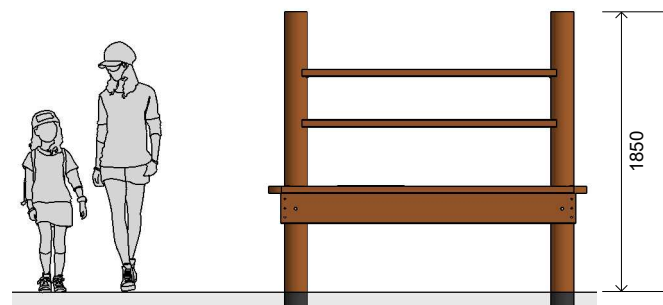

L008503 KITCHEN BENCH - SINK 2100mm

Product Information

Category: Sand & Water Play
Name: Kitchen Bench - Sink 2100mm
Code: L008503

Dimensions (mm)

Length: 2,100
Width: 700
Overall Height: 1,850

1 **Perspective**
Scale: NTS

2 **Front View**
Scale: 1:50

3 **Top View**
Scale: 1:50

* Most LyPa products are hand-crafted so actual dimensions may vary.
Please advise of particular requirements or constraints to be accommodated.

** This drawing and the information on it remains the property of lyPa Pty Ltd. Written permission must be obtained from lyPa Pty Ltd to copy or produce the whole or part of this drawing or product.