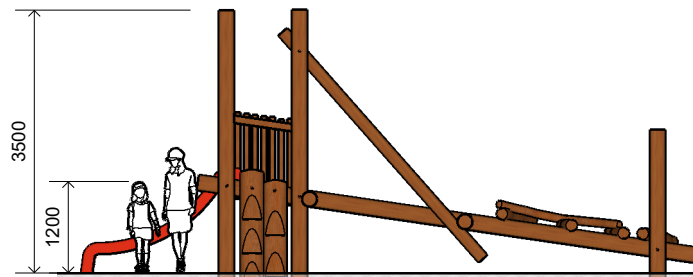

L006000 KOOWAN CLIMBER

Product Information

Category:	Elevated Play
Name:	Koowan Climber
Code:	L006000

Dimensions (mm)

Length:	8,100
Width:	2,500
Overall Height:	3,500

1 **Perspective**
Scale: NTS

2 **Front View**
Scale: 1:100

3 **Top View**
Scale: 1:100

* Most LyPa products are hand-crafted so actual dimensions may vary.
Please advise of particular requirements or constraints to be accommodated.

** This drawing and the information on it remains the property of lyPa Pty Ltd. Written permission must be obtained from lyPa Pty Ltd to copy or produce the whole or part of this drawing or product.