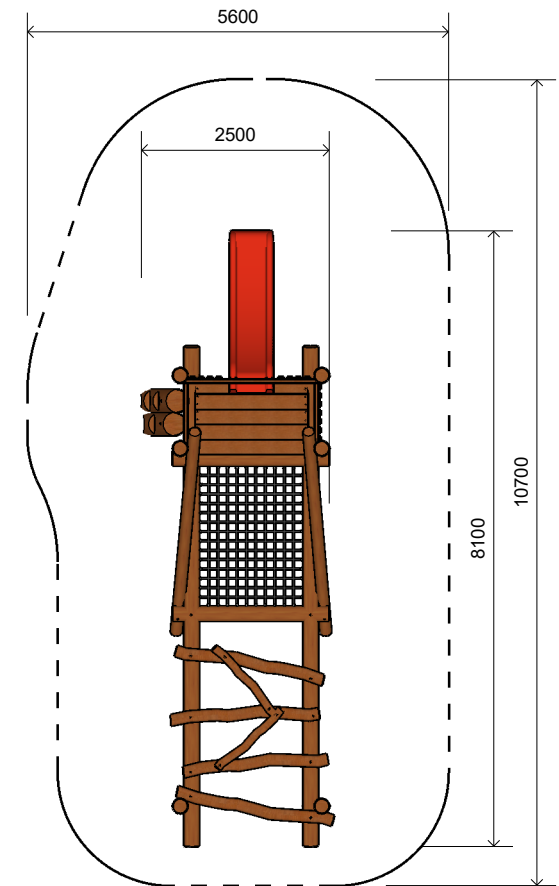

L006000 KOOWAN CLIMBER

Product Information

Category:	Elevated Play
Name:	Koowan Climber
Code:	L006000

Dimensions (mm)

Length:	8,100
Width:	2,500
Overall Height:	3,500

1 **Perspective**
Scale: NTS

2 **Front View**
Scale: 1:100

3 **Top View**
Scale: 1:100

* Most LyPa products are hand-crafted so actual dimensions may vary.
Please advise of particular requirements or constraints to be accommodated.

** This drawing and the information on it remains the property of lyPa Pty Ltd. Written permission must be obtained from lyPa Pty Ltd to copy or produce the whole or part of this drawing or product.