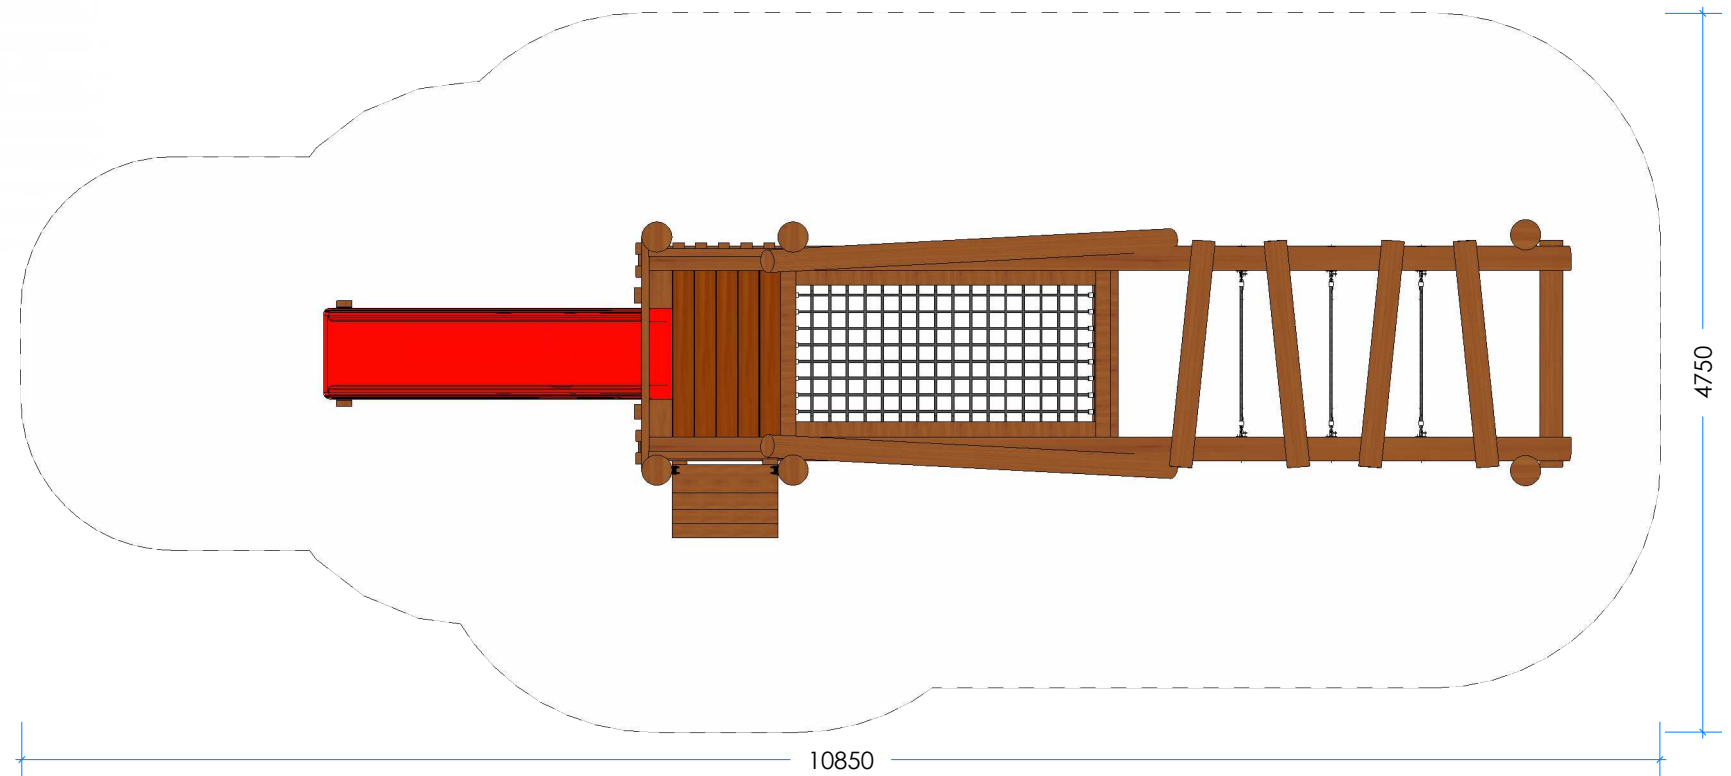

KOOWAN CLIMBER

Product Information

Code: L006000
Category: ELEVATED CUBBIES
Free Height of Fall: 1,200

1 Perspective

2 Elevation

3 Top