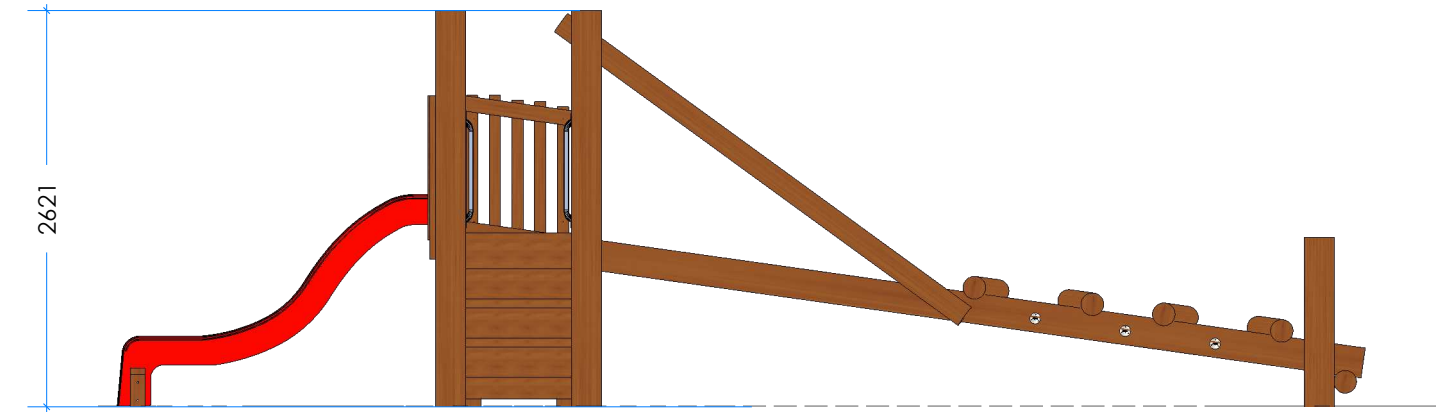

KOOWAN CLIMBER

Product Information

Code: L006000
Category: ELEVATED CUBBIES
Free Height of Fall: 1,200

1 Perspective

2 Elevation

3 Top