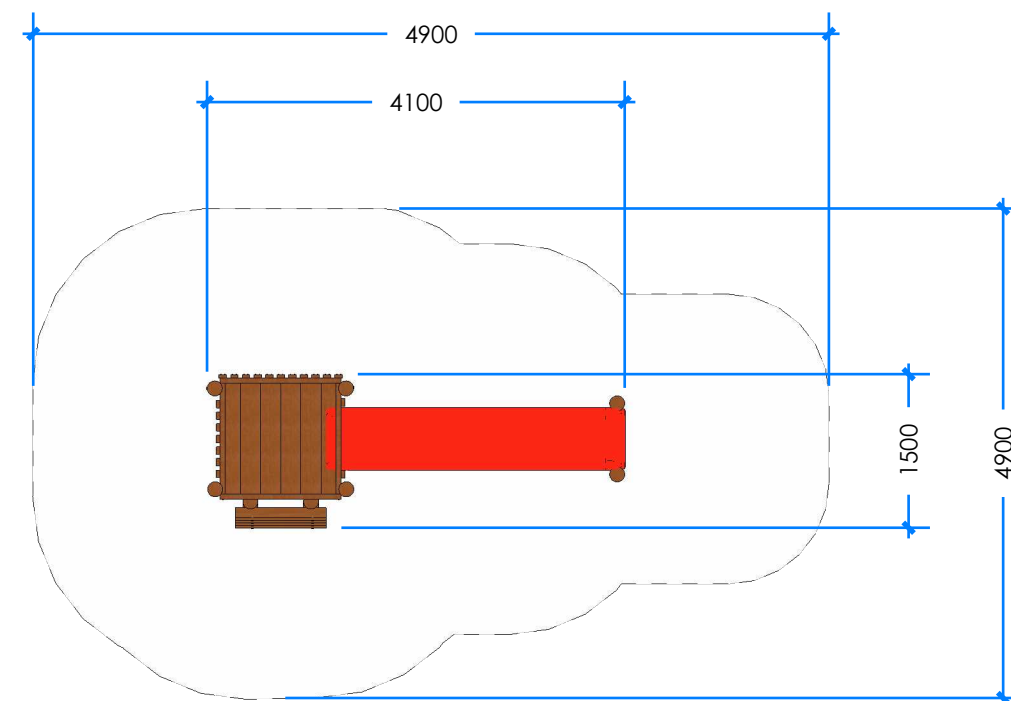

# LADDER CLIMB WITH SLIDE (L000106) L000106 - PRODUCT SHEET

## Product Information

Category: ELEVATED PLAY  
Name: LADDER CLIMB WITH SLIDE (L000106)  
Code: L000106  
Free Height of Fall: 1,800 mm

**1** PERSPECTIVE  
Scale: NTS

\* Most Lypa products are hand-crafted so actual dimensions may vary. Please advise of particular requirements or constraints to be accommodated.

**2** ELEVATION  
Scale: 1:75

**3** TOP  
Scale: 1:75