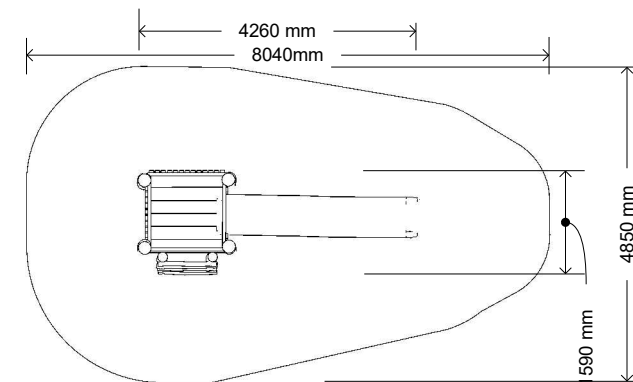

LADDER CLIMB

Crafted Play + Urban Elements

Product Information

Category:	Elevated Play
Name:	Ladder Climb
Code:	L000106

Dimensions (mm) - Variable

Length:	4,260
Width:	1,590
Deck Height:	1,700
Overall Height:	3,200

* Most LyPa products are hand-crafted so actual dimensions may vary.
Please advise of particular requirements or constraints to be accommodated.

** This drawing and the information on it remains the property of lyPa Pty Ltd.
Written permission must be obtained from lyPa Pty Ltd to copy or produce the whole or part of this drawing or product.