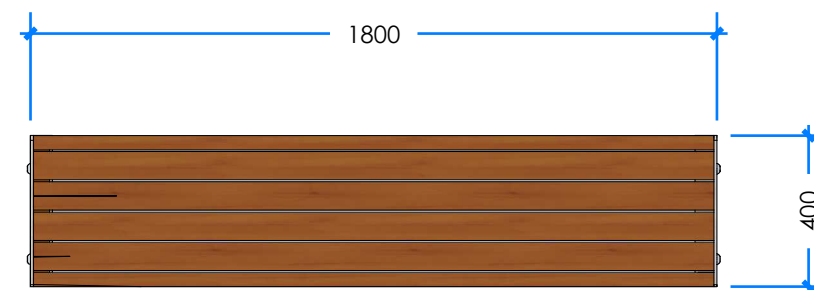

PRODUCT NAME L004100 - PRODUCT SHEET

Product Information

Category:	SEATS & FURNITURE
Name:	PRODUCT NAME
Code:	L004100
Free Height of Fall:	NA mm

2 ELEVATION
Scale: 1:20

1 PERSPECTIVE
Scale: NTS

* Most Lypa products are hand-crafted so actual dimensions may vary. Please advise of particular requirements or constraints to be accommodated.

** This drawing and the information on it remains the property of lyPa Pty Ltd. Written permission must be obtained from lyPa Pty Ltd to copy or produce the whole or part of this drawing or product.

3 TOP
Scale: 1:20