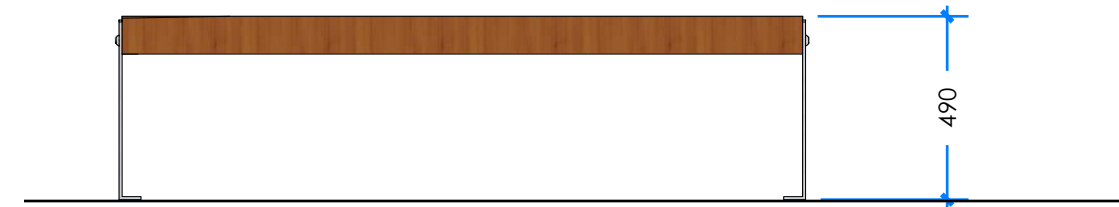

PRODUCT NAME L004100 - PRODUCT SHEET

Product Information

Category:	SEATS & FURNITURE
Name:	PRODUCT NAME
Code:	L004100
Free Height of Fall:	NA mm

2 ELEVATION
Scale: 1:20

1 PERSPECTIVE
Scale: NTS

* Most Lypa products are hand-crafted so actual dimensions may vary. Please advise of particular requirements or constraints to be accommodated.

** This drawing and the information on it remains the property of lyPa Pty Ltd. Written permission must be obtained from lyPa Pty Ltd to copy or produce the whole or part of this drawing or product.

3 TOP
Scale: 1:20