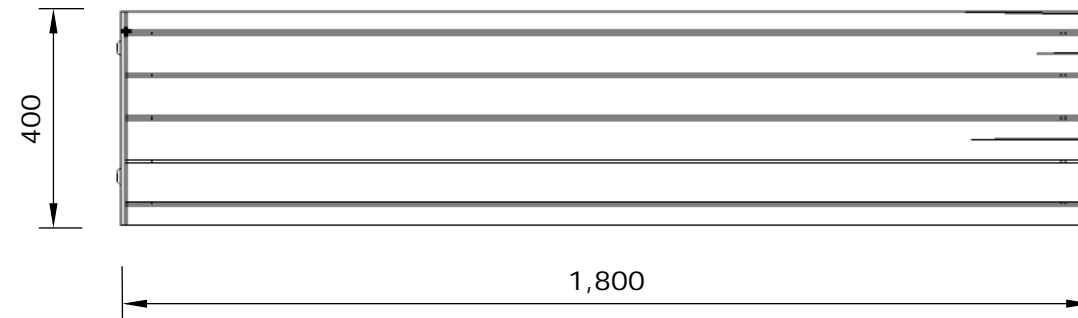

LINEAR BENCH

Product Information

Category:	Seats & Benches
Name:	Linear Bench
Code:	L004100

Dimensions (mm)

Height:	500
Length:	1,800
Width:	400

Most Lypa products are hand-crafted so actual dimensions may vary. Please advise of particular requirements or constraints to be accommodated.