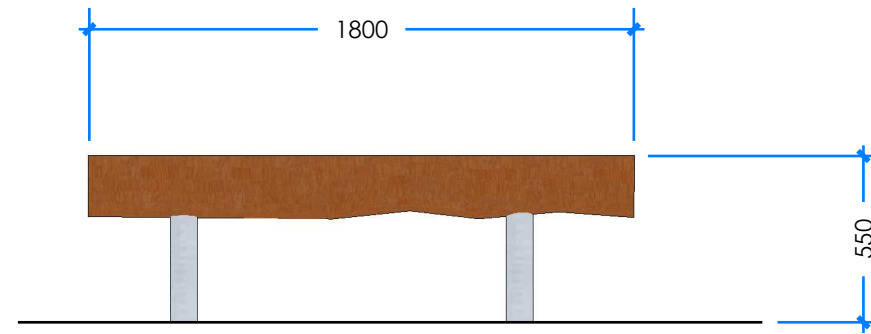

## Product Information

Category:	SEATS & FURNITURE
Name:	LOG BENCH
Code:	L002200
Free Height of Fall:	NA mm

**1** PERSPECTIVE  
Scale: NTS

\* Most Lypa products are hand-crafted so actual dimensions may vary. Please advise of particular requirements or constraints to be accommodated.

**2** ELEVATION  
Scale: 1:25

**3** TOP  
Scale: 1:25