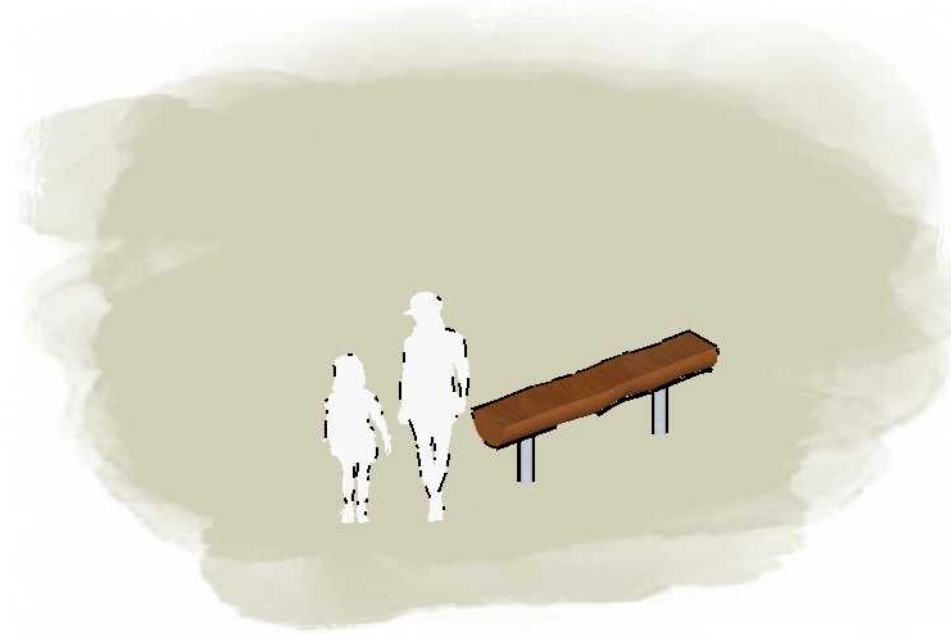

LOG BENCH L002200 - PRODUCT SHEET

Product Information

Category:	JOURNEY PATHWAYS
Name:	LOG BENCH
Code:	L002200
Free Height of Fall:	N/A

PERSPECTIVE

* Most Lypa products are hand-crafted so actual dimensions may vary.
Please advise of particular requirements or constraints to be accommodated.

** This drawing and the information on it remains the property of lyPa Pty Ltd. Written permission must be obtained from lyPa Pty Ltd to copy or produce the whole or part of this drawing or product.

ELEVATION - 1:100

TOP - 1:100