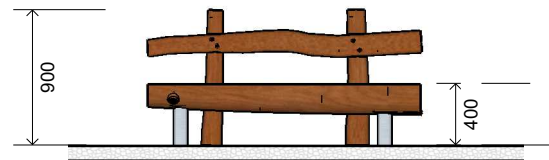

## Product Information

Category:	Seats & Benches
Name:	Log Bench w/ Back
Code:	L002201

## Dimensions (mm)

Length:	1,800
Width:	900
Overall Height:	630

1 **Perspective**  
Scale: NTS

2 **Front View**  
Scale: 1:50

3 **Top View**  
Scale: 1:50

\* Most LyPa products are hand-crafted so actual dimensions may vary.  
Please advise of particular requirements or constraints to be accommodated.