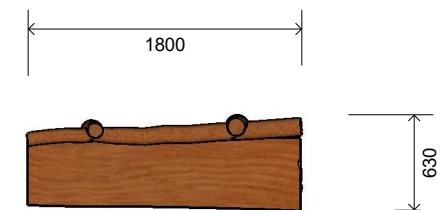

## Dimensions (mm)

Length:	1,800
Width:	900
Overall Height:	630

1 **Perspective**  
Scale: NTS

2 **Front View**  
Scale: 1:50

3 **Top View**  
Scale: 1:50

\* Most LyPa products are hand-crafted so actual dimensions may vary.  
Please advise of particular requirements or constraints to be accommodated.