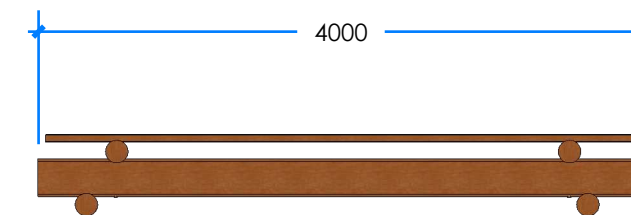

LOG BRIDGE L012900 - PRODUCT SHEET

Product Information

Category:	JOURNEY PATHWAYS
Name:	LOG BRIDGE
Code:	L012900
Free Height of Fall:	NA mm

1 PERSPECTIVE
Scale: NTS

2 ELEVATION
Scale: 1:50

3 TOP
Scale: 1:50

* Most Lypa products are hand-crafted so actual dimensions may vary. Please advise of particular requirements or constraints to be accommodated.

** This drawing and the information on it remains the property of lyPa Pty Ltd. Written permission must be obtained from lyPa Pty Ltd to copy or produce the whole or part of this drawing or product.