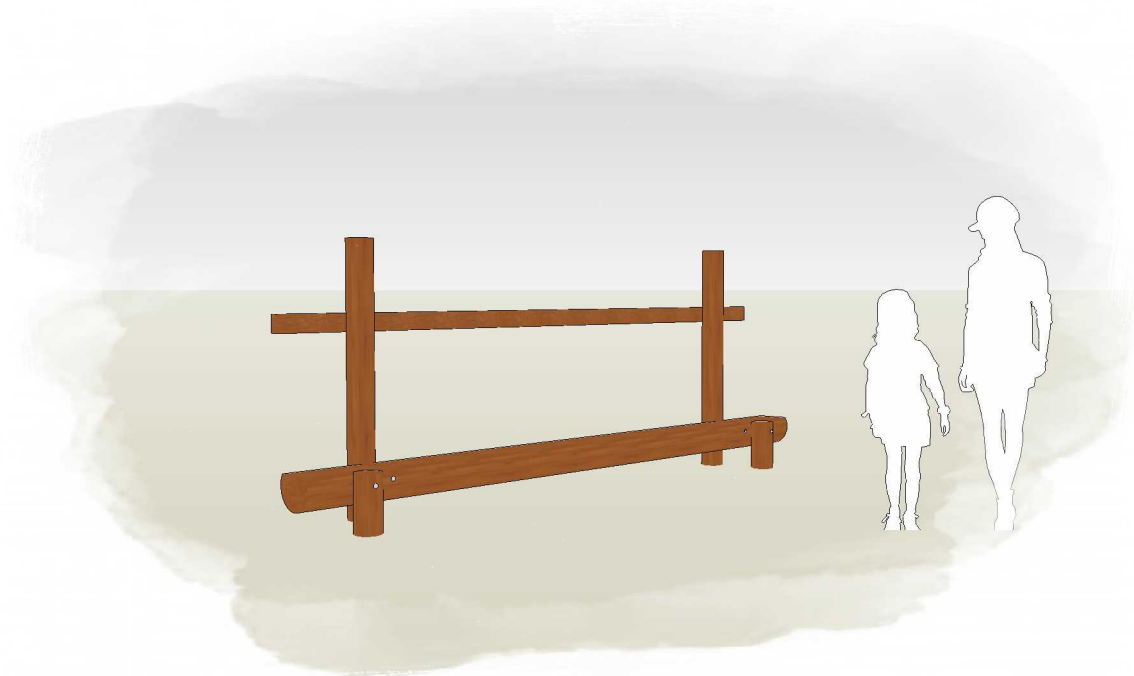

LOG BRIDGE L012900 - PRODUCT SHEET

Product Information

Category:	JOURNEY PATHWAYS
Name:	LOG BRIDGE
Code:	L012900
Free Height of Fall:	NA mm

1 PERSPECTIVE
Scale: NTS

2 ELEVATION
Scale: 1:50

3 TOP
Scale: 1:50

* Most Lypa products are hand-crafted so actual dimensions may vary. Please advise of particular requirements or constraints to be accommodated.

** This drawing and the information on it remains the property of lyPa Pty Ltd. Written permission must be obtained from lyPa Pty Ltd to copy or produce the whole or part of this drawing or product.