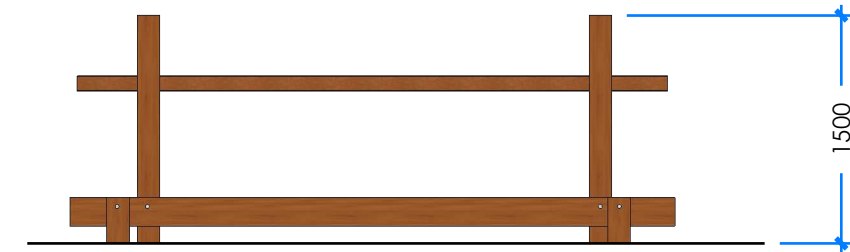

LOG BRIDGE L012900 - PRODUCT SHEET

Product Information

Category:	JOURNEY PATHWAYS
Name:	LOG BRIDGE
Code:	L012900
Free Height of Fall:	NA mm

1 PERSPECTIVE
Scale: NTS

2 ELEVATION
Scale: 1:50

3 TOP
Scale: 1:50

* Most Lypa products are hand-crafted so actual dimensions may vary. Please advise of particular requirements or constraints to be accommodated.

** This drawing and the information on it remains the property of lyPa Pty Ltd. Written permission must be obtained from lyPa Pty Ltd to copy or produce the whole or part of this drawing or product.