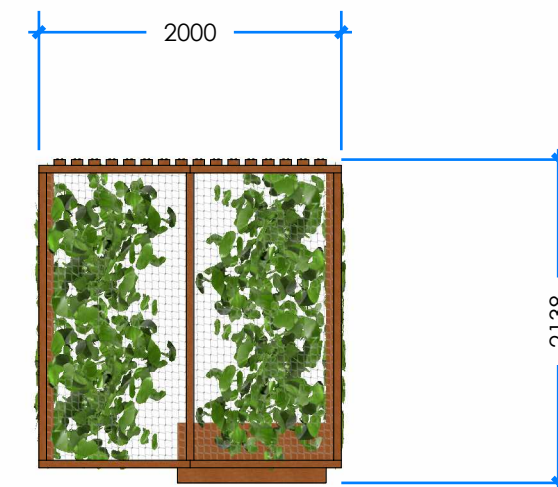

3 TOP
Scale: 1:50