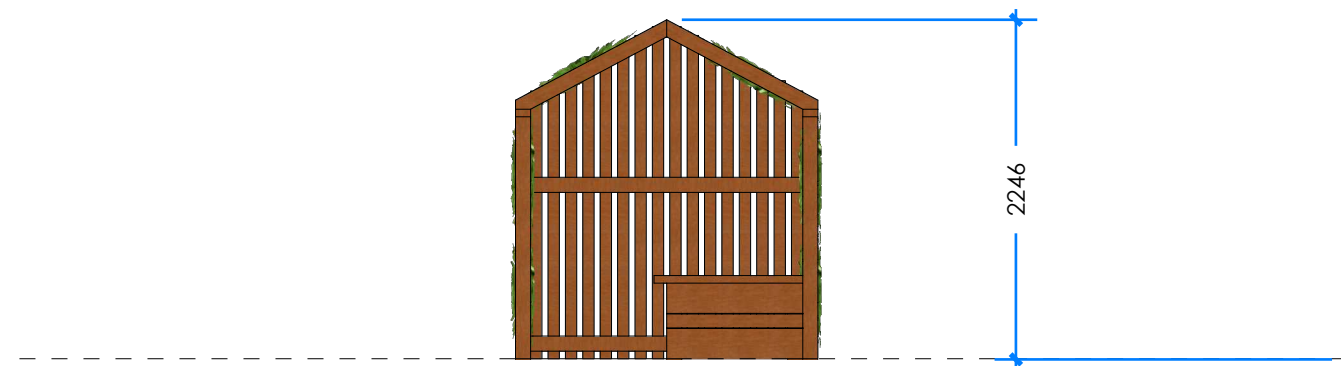

## Product Information

Category:	CUBBY SPACES
Name:	MESH CUBBY
Code:	L012600
Free Height of Fall:	N/A mm

**1** PERSPECTIVE  
Scale: NTS

\* Most Lypa products are hand-crafted so actual dimensions may vary. Please advise of particular requirements or constraints to be accommodated.

**2** ELEVATION  
Scale: 1:50

**3** TOP  
Scale: 1:50