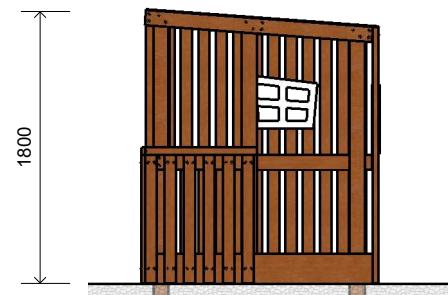

L019100 MINI CUBBY

Product Information

Category: Cubby Spaces
Name: Mini Cubby
Code: L019100

Dimensions (mm) - Variable

Length: 1,500
Width: 1,500
Height: 1,800

1 **Perspective**
Scale: NTS

2 **Front View**
Scale: 1:50

3 **Top View**
Scale: 1:50

* Most LyPa products are hand-crafted so actual dimensions may vary.
Please advise of particular requirements or constraints to be accommodated.

** This drawing and the information on it remains the property of lyPa Pty Ltd. Written permission must be obtained from lyPa Pty Ltd to copy or produce the whole or part of this drawing or product.