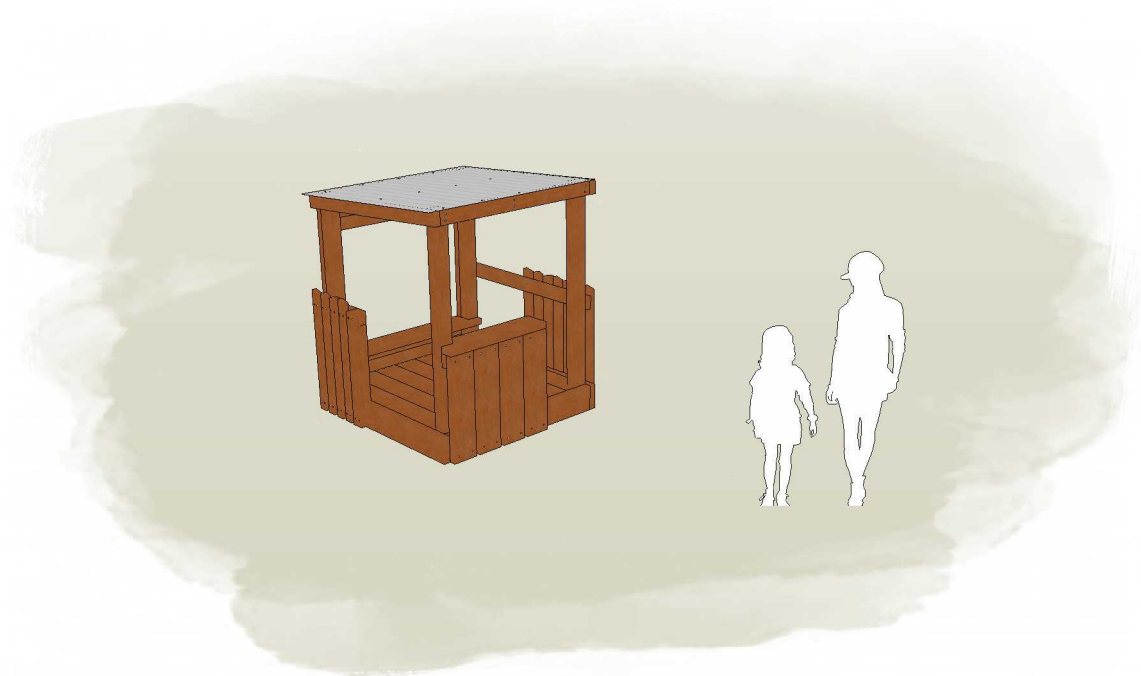

# MINI CUBBY-OPEN L019102 - PRODUCT SHEET

## Product Information

|                      |                 |
|----------------------|-----------------|
| Category:            | CUBBY SPACES    |
| Name:                | MINI CUBBY-OPEN |
| Code:                | L019102         |
| Free Height of Fall: | NA mm           |

**1** PERSPECTIVE  
Scale: NTS

\* Most Lypa products are hand-crafted so actual dimensions may vary. Please advise of particular requirements or constraints to be accommodated.

\*\* This drawing and the information on it remains the property of lyPa Pty Ltd. Written permission must be obtained from lyPa Pty Ltd to copy or produce the whole or part of this drawing or product.

**2** ELEVATION  
Scale: 1:50

**3** TOP  
Scale: 1:50