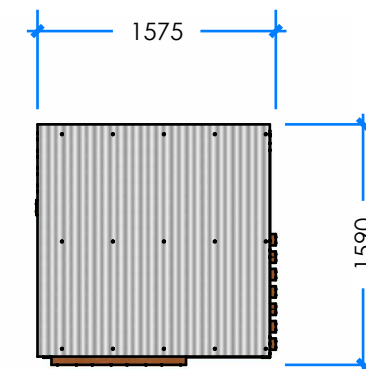

## Product Information

|                      |                 |
|----------------------|-----------------|
| Category:            | CUBBY SPACES    |
| Name:                | MINI CUBBY-OPEN |
| Code:                | L019102         |
| Free Height of Fall: | NA mm           |

**1** PERSPECTIVE  
Scale: NTS

\* Most Lypa products are hand-crafted so actual dimensions may vary. Please advise of particular requirements or constraints to be accommodated.

\*\* This drawing and the information on it remains the property of lyPa Pty Ltd. Written permission must be obtained from lyPa Pty Ltd to copy or produce the whole or part of this drawing or product.

**2** ELEVATION  
Scale: 1:50

**3** TOP  
Scale: 1:50