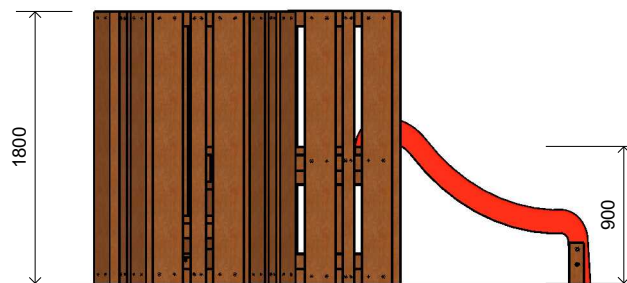

## Product Information

Category:	Elevated Play
Name:	Mini Falcon
Code:	L015900

## Dimensions (mm) - Variable

Length:	3,250
Width:	2,400
Height:	1,800

1 **Perspective**  
Scale: NTS

2 **Front View**  
Scale: 1:50

3 **Top View**  
Scale: 1:100

\* Most LyPa products are hand-crafted so actual dimensions may vary.  
Please advise of particular requirements or constraints to be accommodated.