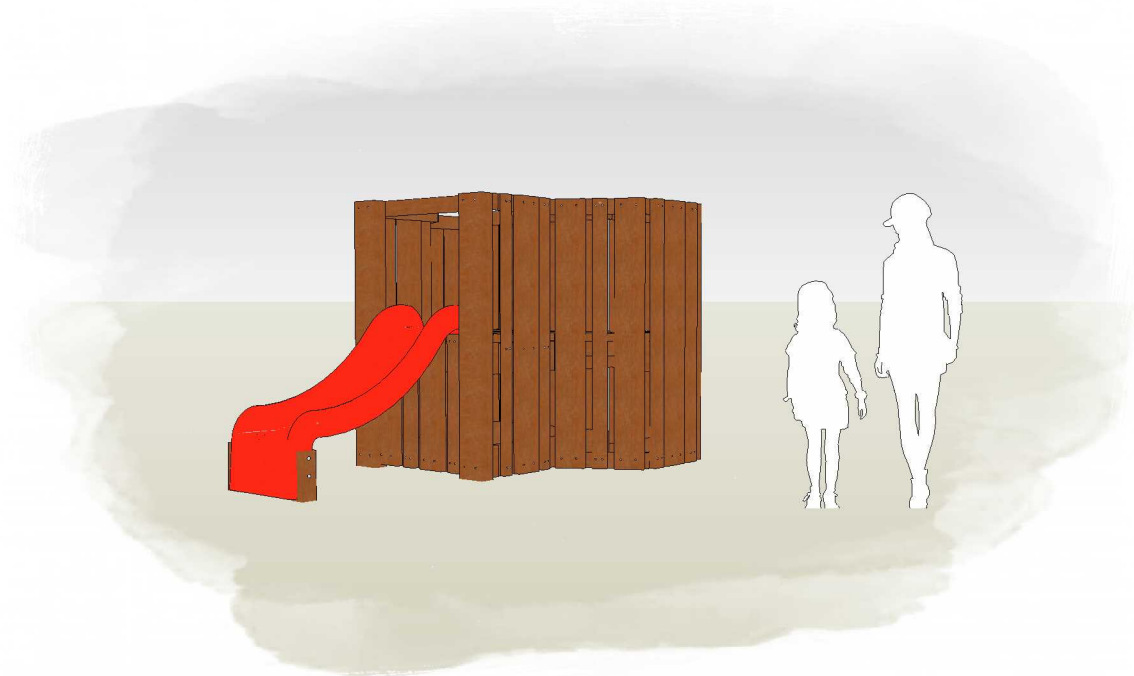

# MINI FALCON - GROUND FLOOR WITH SLIDE L015900 - PRODUCT SHEET

## Product Information

Category: ELEVATED PLAY  
Name: MINI FALCON - GROUND FLOOR WITH SLIDE  
Code: L015900  
Free Height of Fall: 900 mm

**2** ELEVATION  
Scale: 1:50

**1** PERSPECTIVE  
Scale: NTS

**3** TOP  
Scale: 1:50