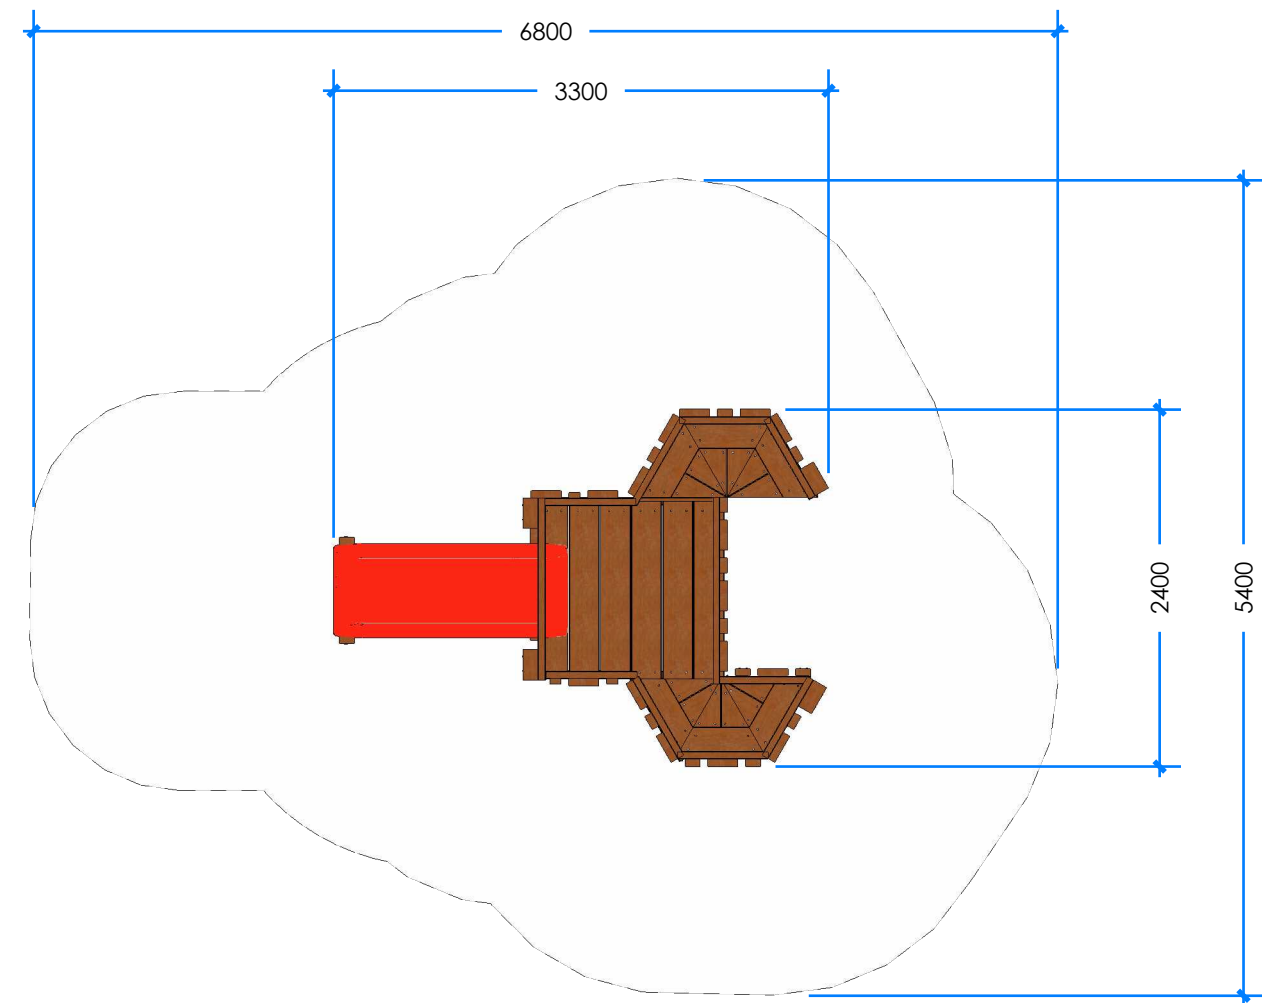

# MINI FALCON - GROUND FLOOR WITH SLIDE L015900 - PRODUCT SHEET

## Product Information

Category: ELEVATED PLAY  
Name: MINI FALCON - GROUND FLOOR WITH SLIDE  
Code: L015900  
Free Height of Fall: 900 mm

**2** ELEVATION  
Scale: 1:50

**1** PERSPECTIVE  
Scale: NTS

**3** TOP  
Scale: 1:50

\* Most Lypa products are hand-crafted so actual dimensions may vary. Please advise of particular requirements or constraints to be accommodated.

\*\* This drawing and the information on it remains the property of lyPa Pty Ltd. Written permission must be obtained from lyPa Pty Ltd to copy or produce the whole or part of this drawing or product.