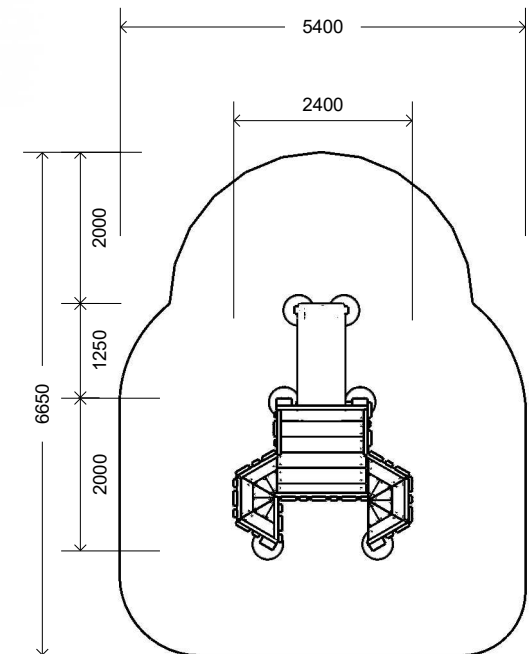

## Dimensions (mm) - Variable

Length:	3,250
Width:	2,400
Height:	1,800

1 **Perspective**  
Scale: NTS

2 **Front View**  
Scale: 1:50

3 **Top View**  
Scale: 1:100

\* Most LyPa products are hand-crafted so actual dimensions may vary.  
Please advise of particular requirements or constraints to be accommodated.