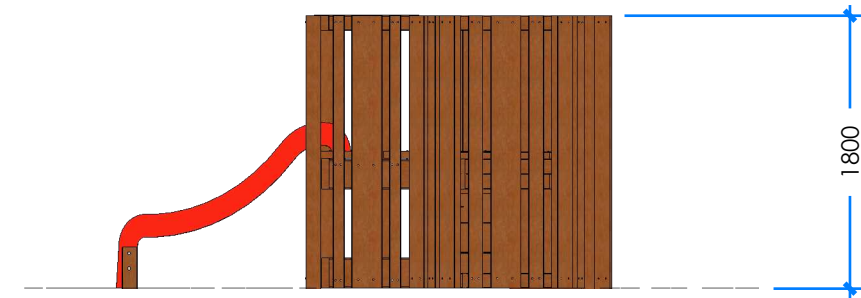

# MINI FALCON - GROUND FLOOR WITH SLIDE L015900 - PRODUCT SHEET

## Product Information

Category: ELEVATED PLAY  
Name: MINI FALCON - GROUND FLOOR WITH SLIDE  
Code: L015900  
Free Height of Fall: 900 mm

**2** ELEVATION  
Scale: 1:50

**1** PERSPECTIVE  
Scale: NTS

**3** TOP  
Scale: 1:50