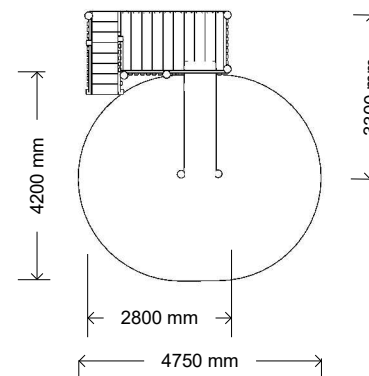

MINI FOREST FORT

Product Information

Category:	Elevated Play
Name:	Mini Forest Fort
Code:	L020500

Dimensions (mm) - Variable

Length:	2,800
Width:	3,300
Overall Height:	2,300
Deck Height:	1,200

Fall Zone Required

NTS

* Most LyPa products are hand-crafted so actual dimensions may vary.
Please advise of particular requirements or constraints to be accommodated.

** This drawing and the information on it remains the property of lyPa Pty Ltd.
Written permission must be obtained from lyPa Pty Ltd to copy or produce the whole or part of this drawing or product.