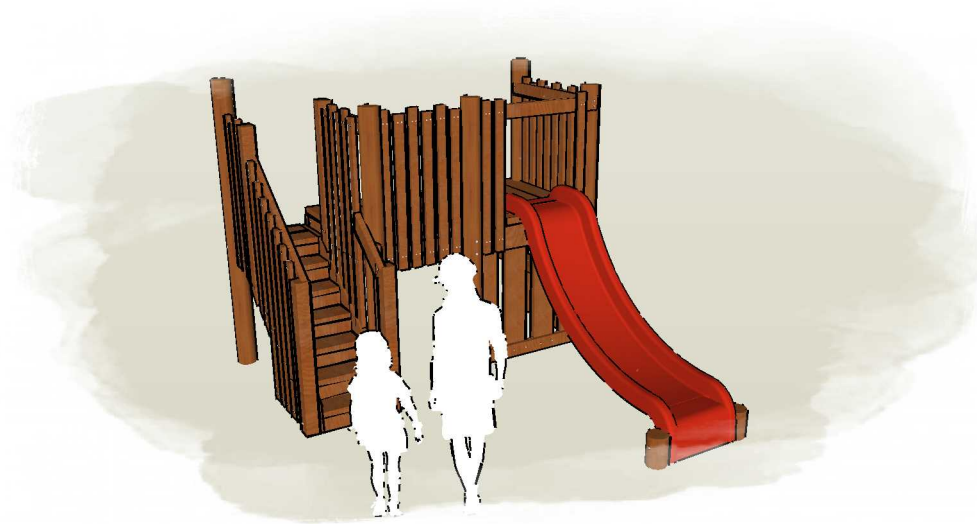

MINI FOREST FORT

Product Information

Category:	Elevated Play
Name:	Mini Forest Fort
Code:	L020500

Dimensions (mm) - Variable

Length:	2,800
Width:	3,300
Overall Height:	2,300
Deck Height:	1,200

Fall Zone Required

NTS

* Most LyPa products are hand-crafted so actual dimensions may vary.
Please advise of particular requirements or constraints to be accommodated.

** This drawing and the information on it remains the property of lyPa Pty Ltd.
Written permission must be obtained from lyPa Pty Ltd to copy or produce the whole or part of this drawing or product.