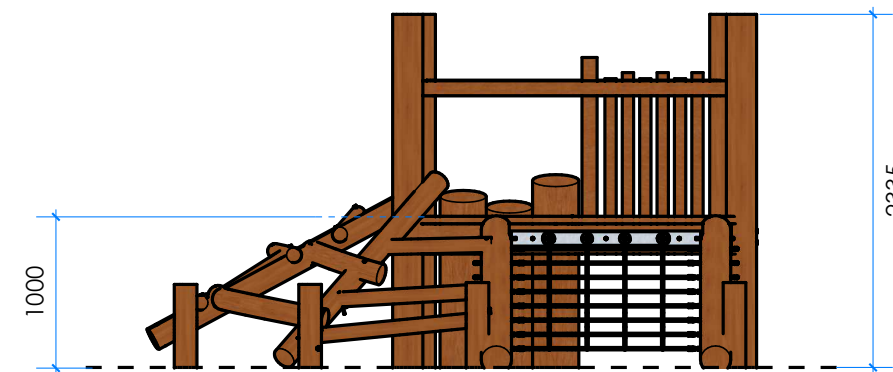

MINI SUBIACO CLIMBER L000507 - PRODUCT SHEET

Product Information

Category: ELEVATED PLAY
Name: MINI SUBIACO CLIMBER
Code: L000507
Free Height of Fall: 1,000 mm

1 PERSPECTIVE
Scale: NTS

* Most Lypa products are hand-crafted so actual dimensions may vary. Please advise of particular requirements or constraints to be accommodated.

** This drawing and the information on it remains the property of lyPa Pty Ltd. Written permission must be obtained from lyPa Pty Ltd to copy or produce the whole or part of this drawing or product.

2 ELEVATION
Scale: 1:50

3 TOP
Scale: 1:50