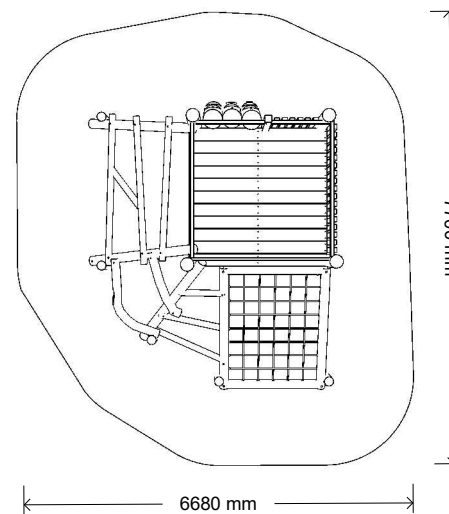

MINI SUBIACO CLIMBER

Crafted Play + Urban Elements

Product Information

Category: Elevated Play
Name: Mini Subiaco Climber
Code: L000507

Dimensions (mm)

Length: 4,800
Width: 4,030
Platform Height: 1,000

* Most LyPa products are hand-crafted so actual dimensions may vary.
Please advise of particular requirements or constraints to be accommodated.

** This drawing and the information on it remains the property of lyPa Pty Ltd.
Written permission must be obtained from lyPa Pty Ltd to copy or produce the whole or part of this drawing or product.

NTS