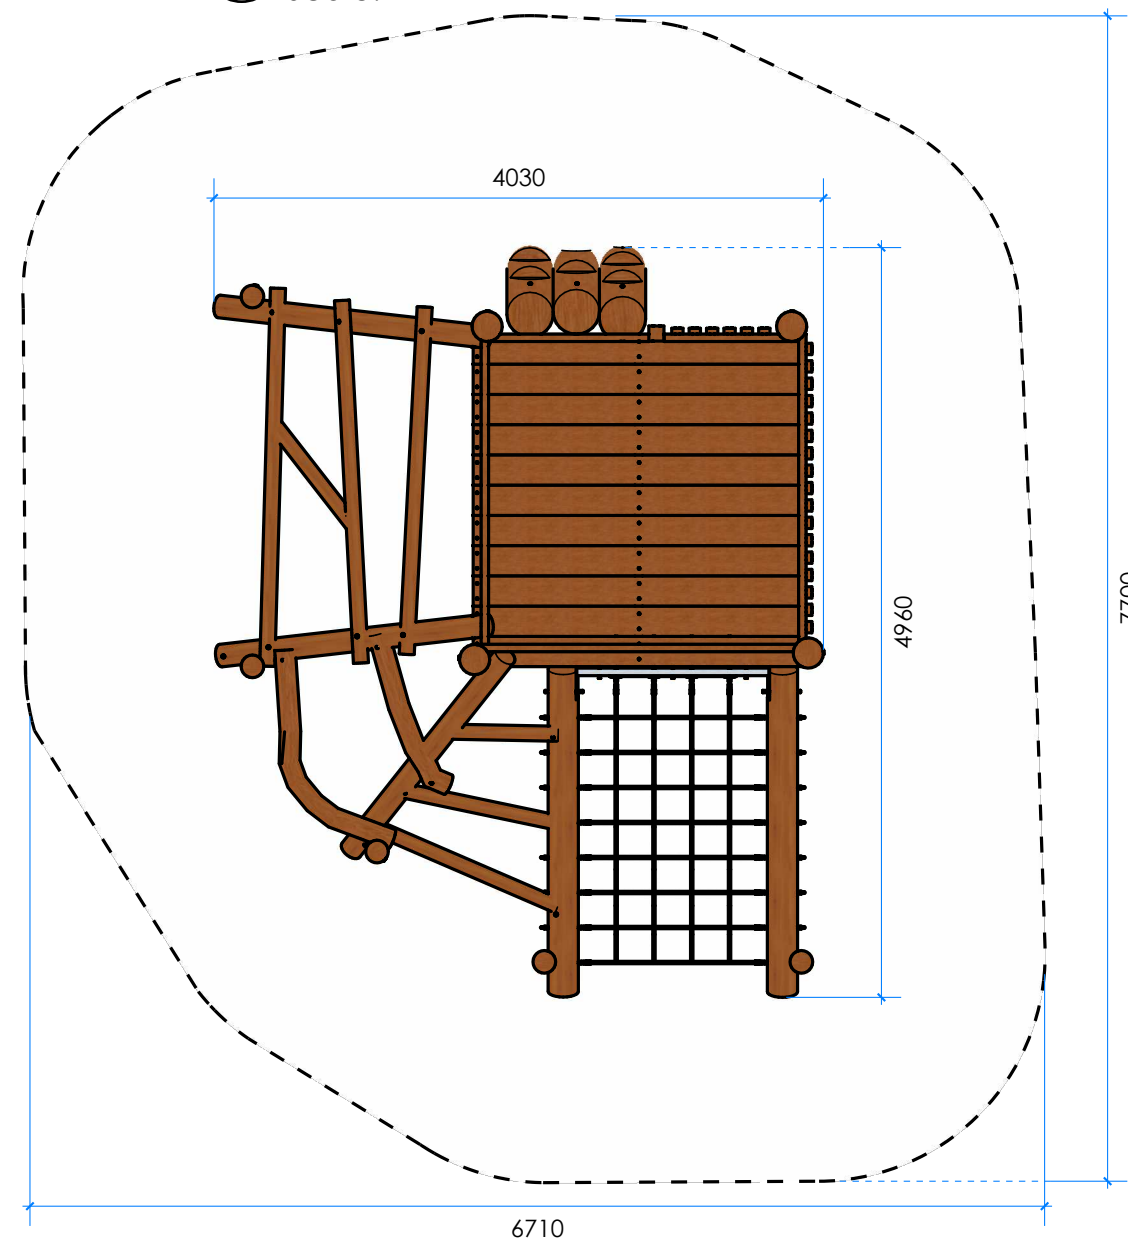

MINI SUBIACO CLIMBER L000507 - PRODUCT SHEET

Product Information

Category: ELEVATED PLAY
Name: MINI SUBIACO CLIMBER
Code: L000507
Free Height of Fall: 1,000 mm

1 PERSPECTIVE
Scale: NTS

* Most Lypa products are hand-crafted so actual dimensions may vary. Please advise of particular requirements or constraints to be accommodated.

** This drawing and the information on it remains the property of lyPa Pty Ltd. Written permission must be obtained from lyPa Pty Ltd to copy or produce the whole or part of this drawing or product.

2 ELEVATION
Scale: 1:50

3 TOP
Scale: 1:50