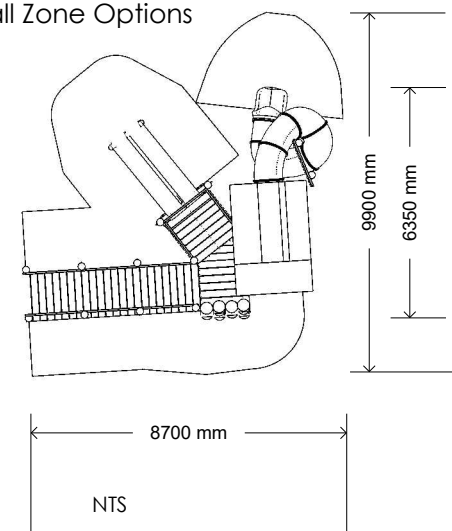

## Product Information

Category:	Elevated Play
Name:	Mitcham Tower
Code:	L015300

## Dimensions (mm) - Variable

Length:	8,700
Width:	9,900
Overall Height:	4,000
Slide Deck Height:	1,200

Fall Zone Options

\* Most LyPa products are hand-crafted so actual dimensions may vary.  
Please advise of particular requirements or constraints to be accommodated.