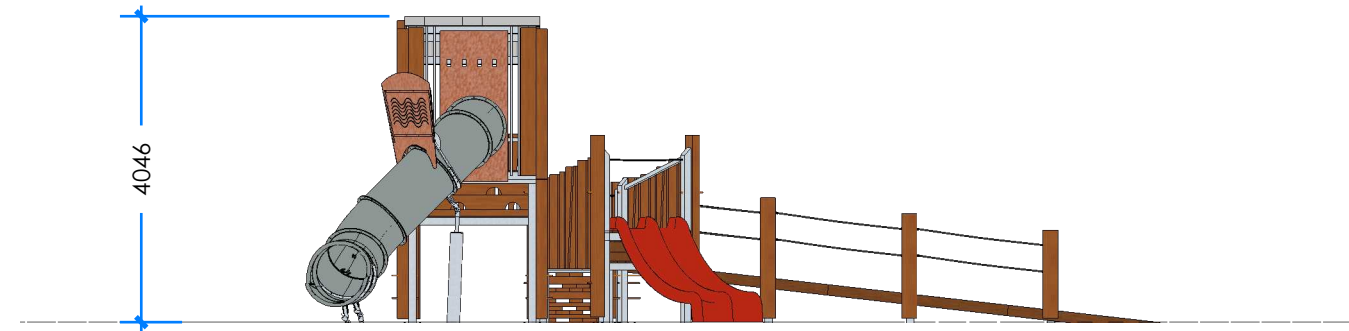

MITCHAM TOWER L015300 - PRODUCT SHEET

Product Information

Category:	ELEVATED PLAY
Name:	MITCHAM TOWER
Code:	L015300
Free Height of Fall:	1,200 mm

1 PERSPECTIVE
Scale: NTS

* Most Lypa products are hand-crafted so actual dimensions may vary. Please advise of particular requirements or constraints to be accommodated.

** This drawing and the information on it remains the property of lyPa Pty Ltd. Written permission must be obtained from lyPa Pty Ltd to copy or produce the whole or part of this drawing or product.

2 ELEVATION
Scale: 1:100

3 TOP
Scale: 1:100