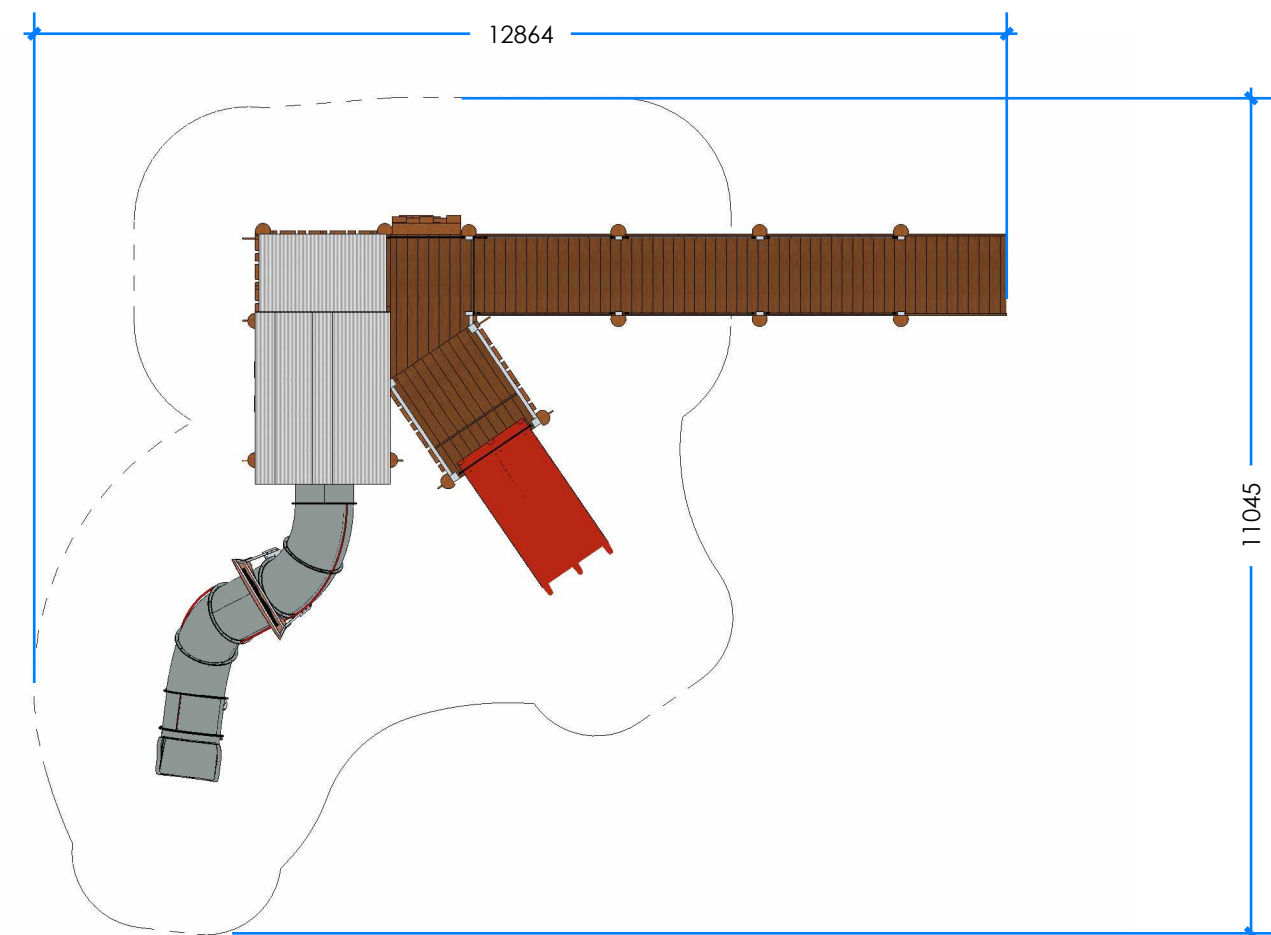

MITCHAM TOWER L015300 - PRODUCT SHEET

Product Information

Category:	ELEVATED PLAY
Name:	MITCHAM TOWER
Code:	L015300
Free Height of Fall:	1,200 mm

1 PERSPECTIVE
Scale: NTS

* Most Lypa products are hand-crafted so actual dimensions may vary. Please advise of particular requirements or constraints to be accommodated.

** This drawing and the information on it remains the property of lyPa Pty Ltd. Written permission must be obtained from lyPa Pty Ltd to copy or produce the whole or part of this drawing or product.

2 ELEVATION
Scale: 1:100

3 TOP
Scale: 1:100