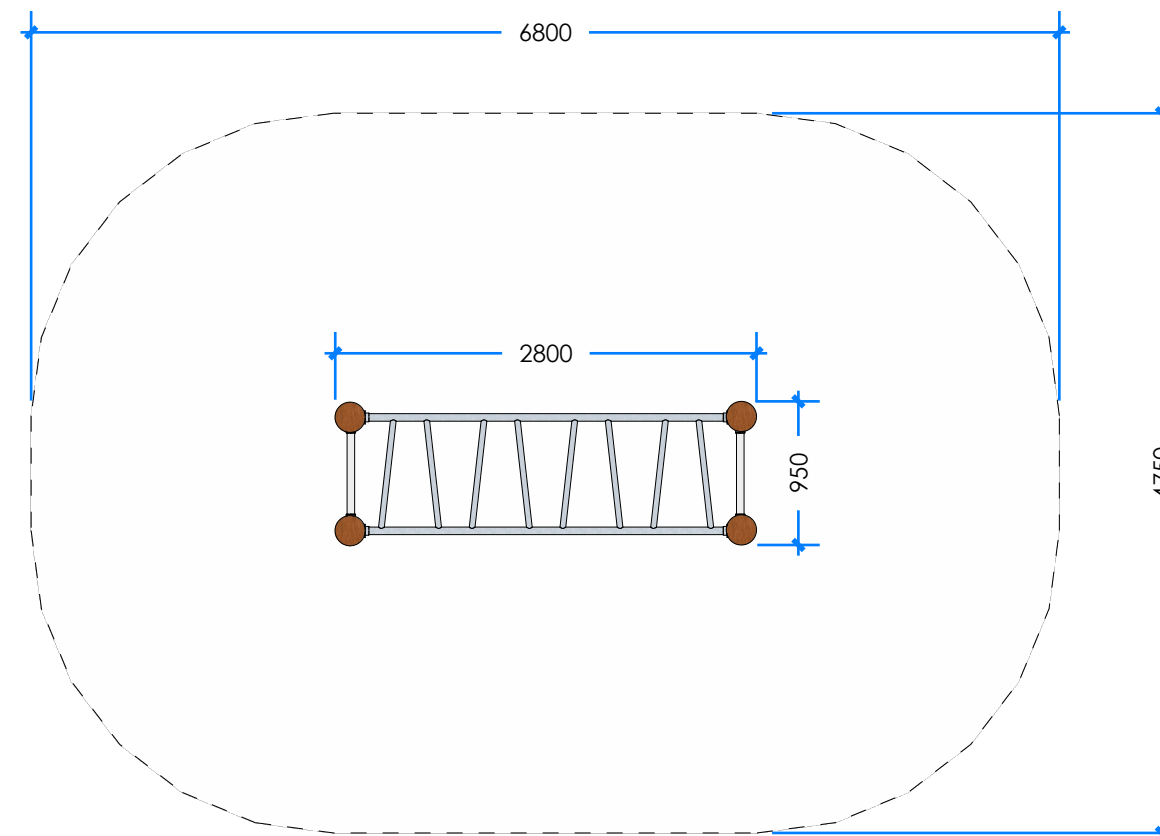

MONKEY BAR 2.4M _STAINLESS STEP L000622 - PRODUCT SHEET

Product Information

Category: JOURNEY PATHWAYS
Name: MONKEY BAR 2.4M _STAINLESS STEP
Code: L000622
Free Height of Fall: 2,000 mm

1 PERSPECTIVE
Scale: NTS

* Most Lypa products are hand-crafted so actual dimensions may vary. Please advise of particular requirements or constraints to be accommodated.

** This drawing and the information on it remains the property of lyPa Pty Ltd. Written permission must be obtained from lyPa Pty Ltd to copy or produce the whole or part of this drawing or product.

2 ELEVATION
Scale: 1:50

3 TOP
Scale: 1:50