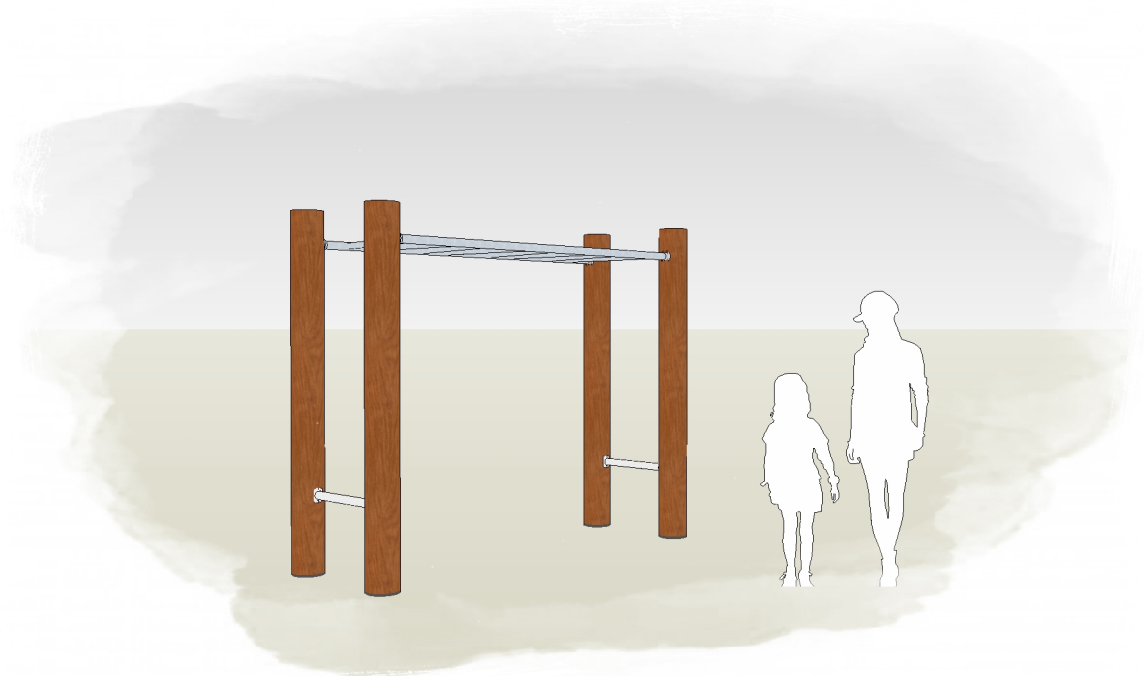

MONKEY BAR 2.4M _STAINLESS STEP L000622 - PRODUCT SHEET

Product Information

Category: JOURNEY PATHWAYS
Name: MONKEY BAR 2.4M _STAINLESS STEP
Code: L000622
Free Height of Fall: 2,000 mm

1 PERSPECTIVE
Scale: NTS

* Most Lypa products are hand-crafted so actual dimensions may vary. Please advise of particular requirements or constraints to be accommodated.

** This drawing and the information on it remains the property of lyPa Pty Ltd. Written permission must be obtained from lyPa Pty Ltd to copy or produce the whole or part of this drawing or product.

2 ELEVATION
Scale: 1:50

3 TOP
Scale: 1:50