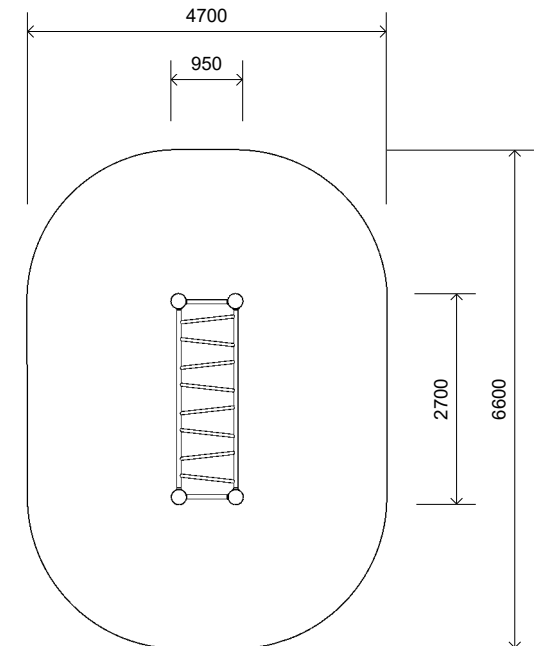

L000622 MONKEY BARS SS STEP - 2400MM

Product Information

Category: Journey Pathways
Name: Monkey Bars SS Step - 2400mm
Code: L000622

Dimensions (mm) - Variable

Height: 2,200
Width: 950
Bar Length: 2,400
Overall Length: 2,700

1 **Perspective**
Scale: NTS

2 **Front View**
Scale: 1:100

3 **Top View**
Scale: 1:100

* Most Lypa products are hand-crafted so actual dimensions may vary.
Please advise of particular requirements or constraints to be accommodated.