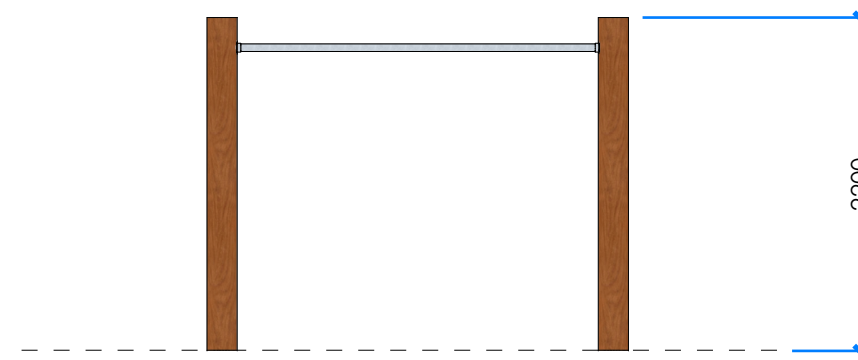

MONKEY BAR 2.4M _STAINLESS STEP L000622 - PRODUCT SHEET

Product Information

Category: JOURNEY PATHWAYS
Name: MONKEY BAR 2.4M _STAINLESS STEP
Code: L000622
Free Height of Fall: 2,000 mm

1 PERSPECTIVE
Scale: NTS

* Most Lypa products are hand-crafted so actual dimensions may vary. Please advise of particular requirements or constraints to be accommodated.

** This drawing and the information on it remains the property of lyPa Pty Ltd. Written permission must be obtained from lyPa Pty Ltd to copy or produce the whole or part of this drawing or product.

2 ELEVATION
Scale: 1:50

3 TOP
Scale: 1:50