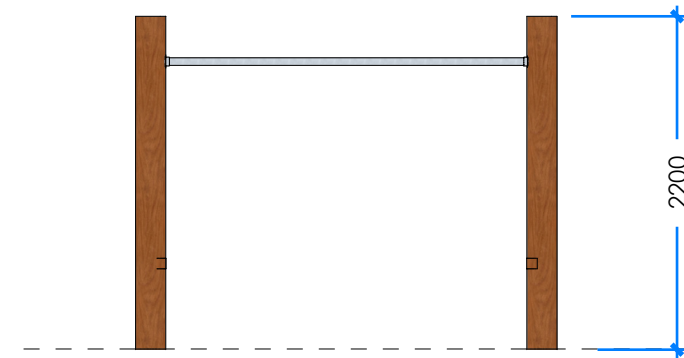

MONKEY BAR 2.4M - WOODEN STEP L000620 - PRODUCT SHEET

Product Information

Category: JOURNEY PATHWAYS
Name: MONKEY BAR 2.4M - WOODEN STEP
Code: L000620
Free Height of Fall: 2,000 mm

1 PERSPECTIVE
Scale: NTS

* Most Lypa products are hand-crafted so actual dimensions may vary. Please advise of particular requirements or constraints to be accommodated.

** This drawing and the information on it remains the property of lyPa Pty Ltd. Written permission must be obtained from lyPa Pty Ltd to copy or produce the whole or part of this drawing or product.

2 ELEVATION
Scale: 1:50

3 TOP
Scale: 1:50