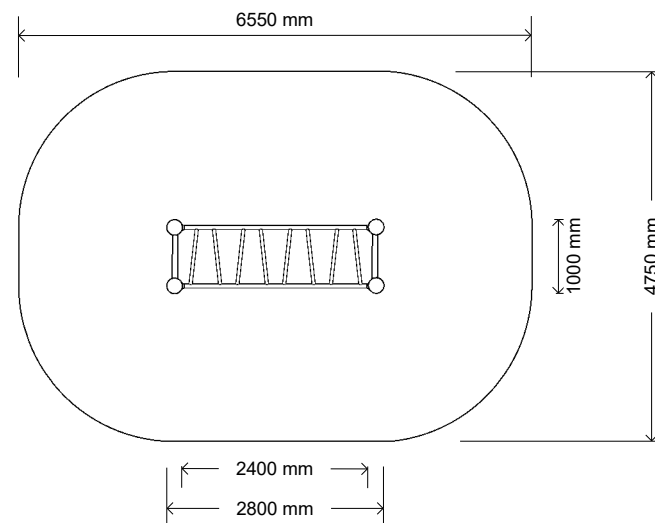

MONKEY BARS

Product Information

Category:	Journey Pathways
Name:	Monkey Bars
Code:	L000620

Dimensions (mm) - Variable

Bar Height:	1900
Step Height:	600
Bar Length:	2400
Overall Width:	1000

* Most Lypa products are hand-crafted so actual dimensions may vary.
Please advise of particular requirements or constraints to be accommodated.