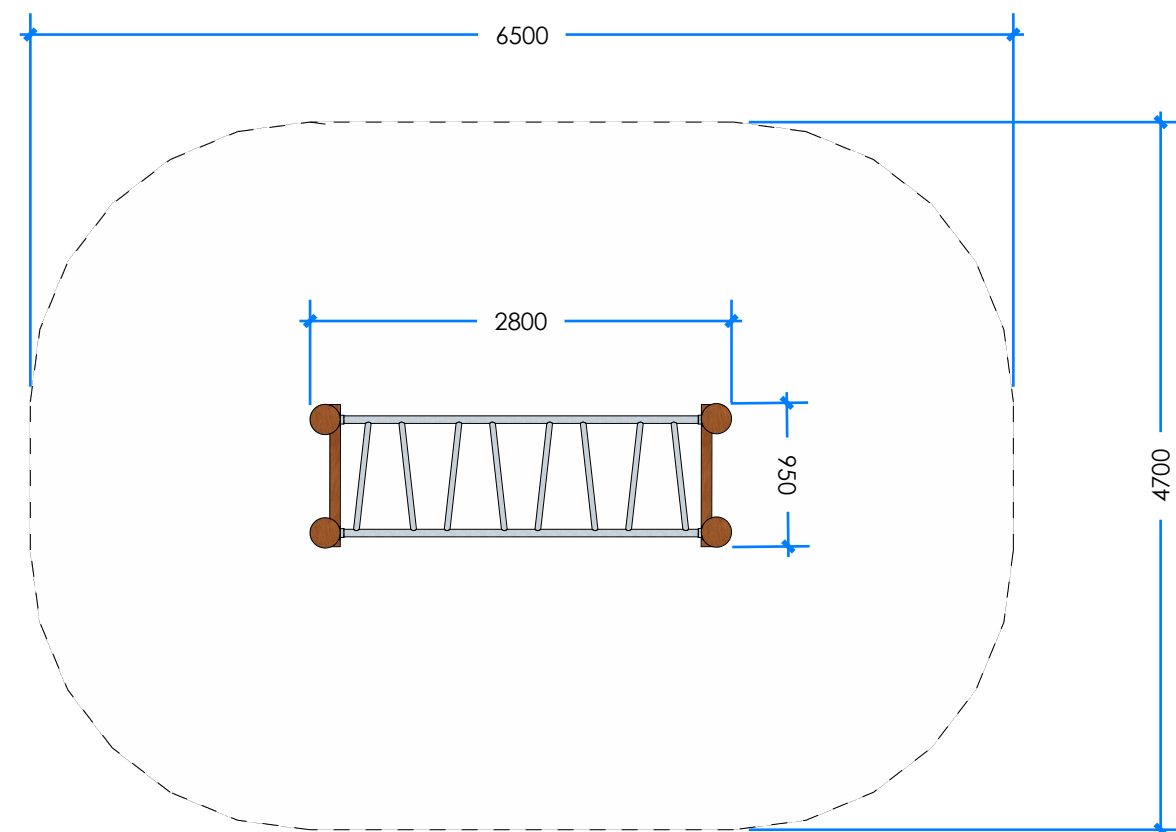

MONKEY BAR 2.4M - WOODEN STEP L000620 - PRODUCT SHEET

Product Information

Category: JOURNEY PATHWAYS
Name: MONKEY BAR 2.4M - WOODEN STEP
Code: L000620
Free Height of Fall: 2,000 mm

1 PERSPECTIVE
Scale: NTS

* Most Lypa products are hand-crafted so actual dimensions may vary. Please advise of particular requirements or constraints to be accommodated.

** This drawing and the information on it remains the property of lyPa Pty Ltd. Written permission must be obtained from lyPa Pty Ltd to copy or produce the whole or part of this drawing or product.

2 ELEVATION
Scale: 1:50

3 TOP
Scale: 1:50