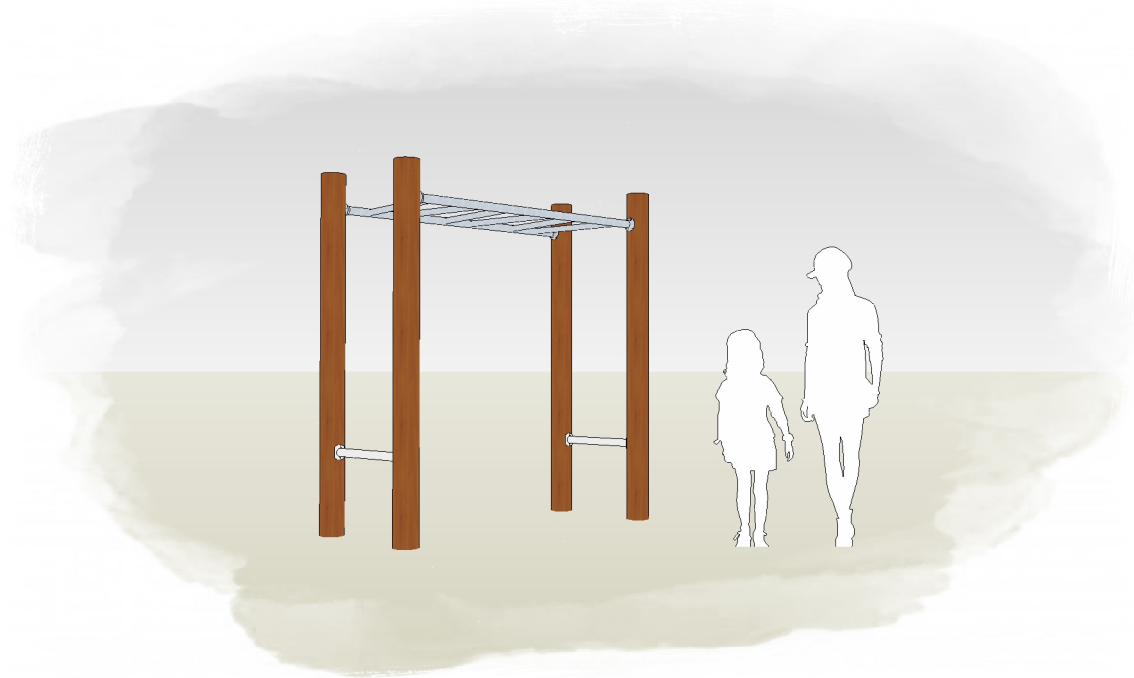

MONKEY BAR 1.8M - STAINLESS STEP L000602 - PRODUCT SHEET

Product Information

Category: JOURNEY PATHWAYS
Name: MONKEY BAR 1.8M - STAINLESS STEP
Code: L000602
Free Height of Fall: 2,000 mm

1 PERSPECTIVE
Scale: NTS

* Most Lypa products are hand-crafted so actual dimensions may vary. Please advise of particular requirements or constraints to be accommodated.

** This drawing and the information on it remains the property of lyPa Pty Ltd. Written permission must be obtained from lyPa Pty Ltd to copy or produce the whole or part of this drawing or product.

2 ELEVATION
Scale: 1:50

3 TOP
Scale: 1:50