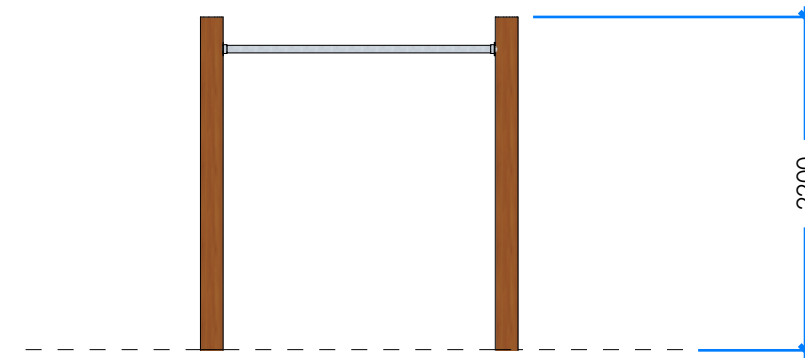

MONKEY BAR 1.8M - STAINLESS STEP L000602 - PRODUCT SHEET

Product Information

Category: JOURNEY PATHWAYS
Name: MONKEY BAR 1.8M - STAINLESS STEP
Code: L000602
Free Height of Fall: 2,000 mm

1 PERSPECTIVE
Scale: NTS

* Most Lypa products are hand-crafted so actual dimensions may vary. Please advise of particular requirements or constraints to be accommodated.

** This drawing and the information on it remains the property of lyPa Pty Ltd. Written permission must be obtained from lyPa Pty Ltd to copy or produce the whole or part of this drawing or product.

2 ELEVATION
Scale: 1:50

3 TOP
Scale: 1:50