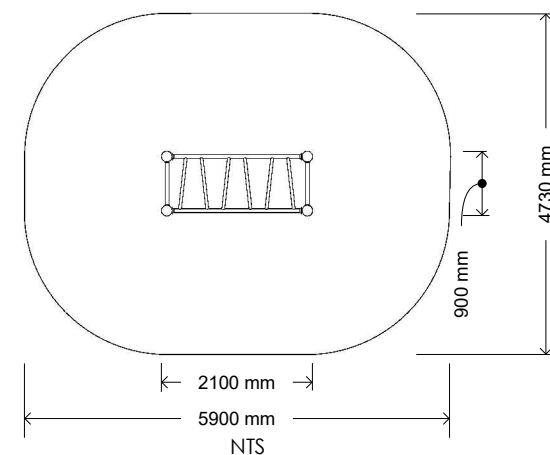

MONKEY BARS SS STEP - 1800MM

Crafted Play + Urban Elements

Product Information

Category: Journey Pathways
Name: Monkey Bars SS Step - 1800mm
Code: L000602

Dimensions (mm) - Variable

Height: 2,200
Width: 900
Bar Length: 1,800
Overall Length: 2,100

Fall Zone Options

* Most LyPa products are hand-crafted so actual dimensions may vary.
Please advise of particular requirements or constraints to be accommodated.

** This drawing and the information on it remains the property of lyPa Pty Ltd.
Written permission must be obtained from lyPa Pty Ltd to copy or produce the whole or part of this drawing or product.