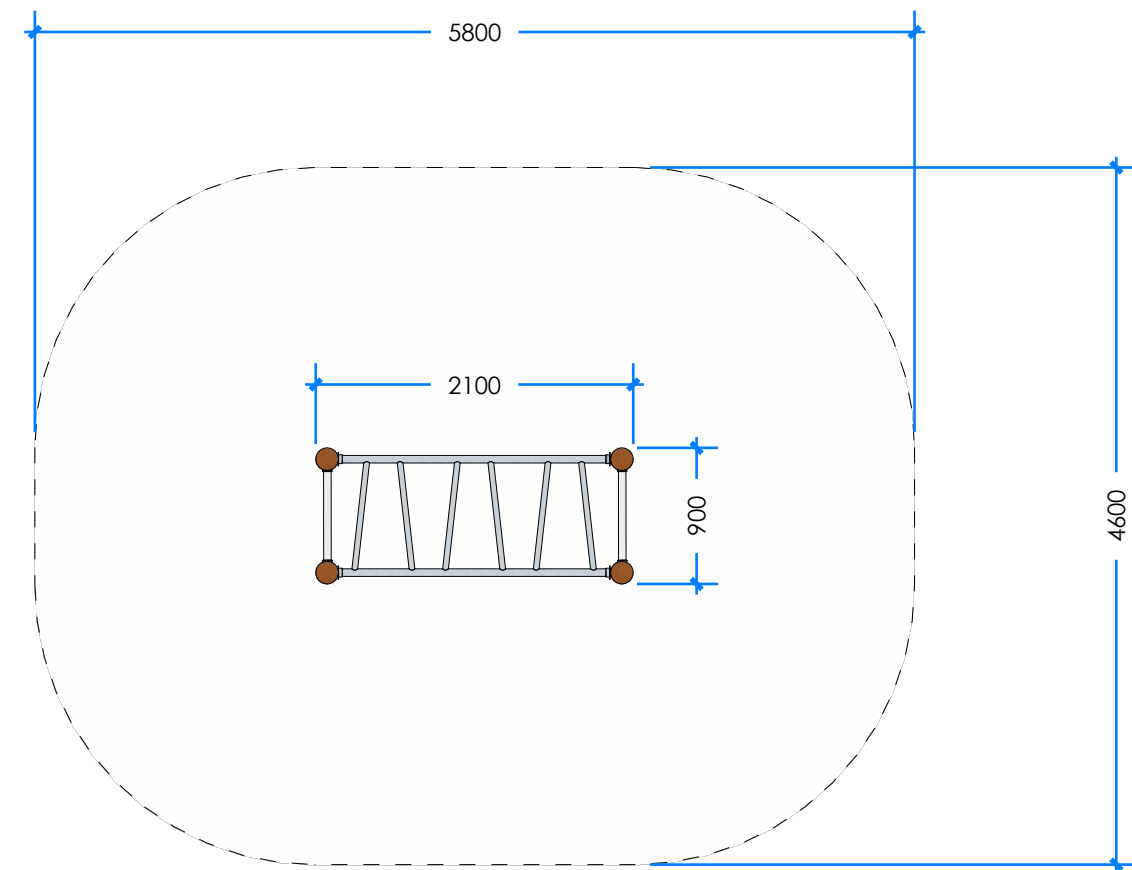

MONKEY BAR 1.8M - STAINLESS STEP L000602 - PRODUCT SHEET

Product Information

Category: JOURNEY PATHWAYS
Name: MONKEY BAR 1.8M - STAINLESS STEP
Code: L000602
Free Height of Fall: 2,000 mm

1 PERSPECTIVE
Scale: NTS

* Most Lypa products are hand-crafted so actual dimensions may vary. Please advise of particular requirements or constraints to be accommodated.

** This drawing and the information on it remains the property of lyPa Pty Ltd. Written permission must be obtained from lyPa Pty Ltd to copy or produce the whole or part of this drawing or product.

2 ELEVATION
Scale: 1:50

3 TOP
Scale: 1:50