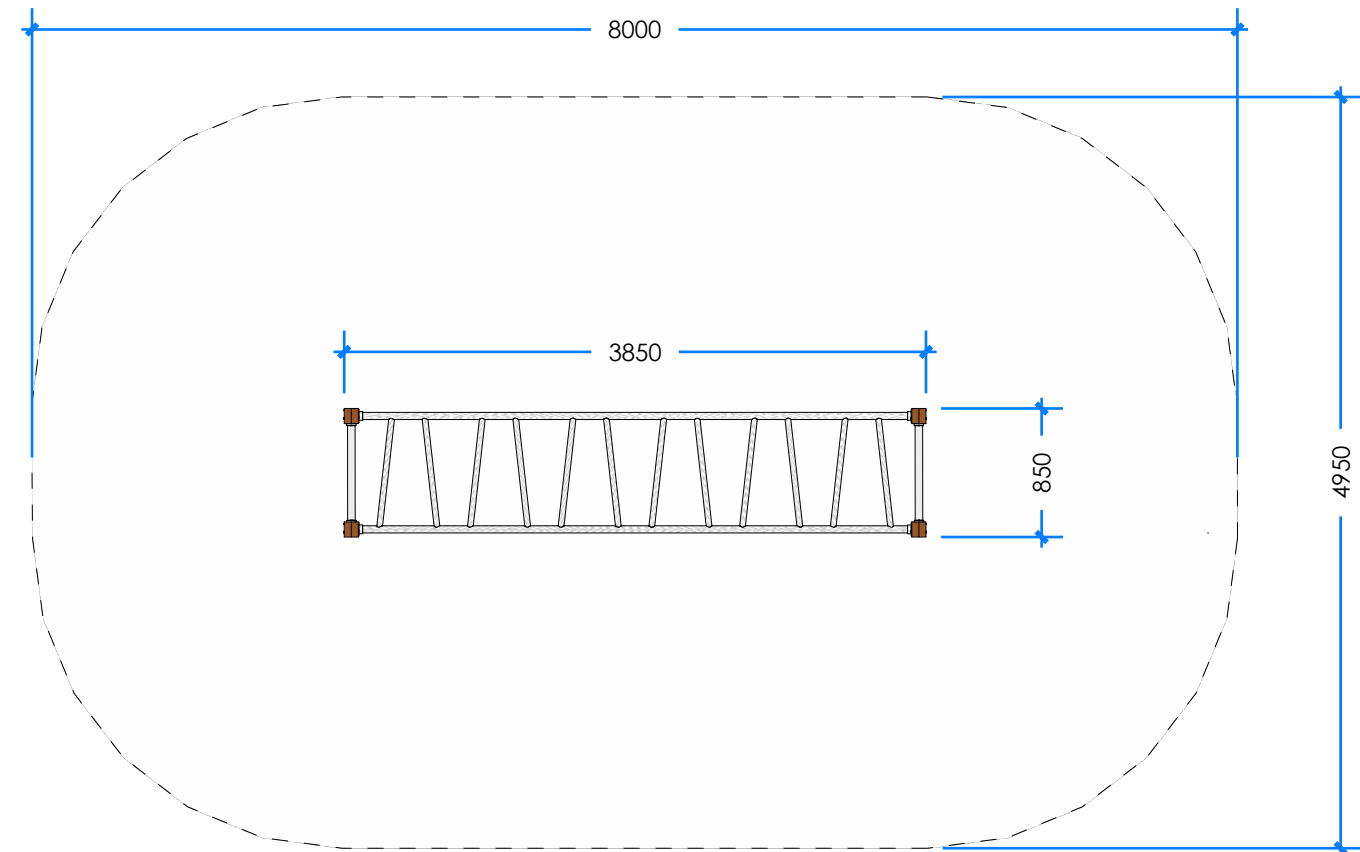

MONKEY BAR 3.6M WITY STAINLESS STEP L000642 - PRODUCT SHEET

Product Information

Category: JOURNEY PATHWAYS
Name: MONKEY BAR 3.6M WITY STAINLESS STEP
Code: L000642
Free Height of Fall: 2,050 mm

1 PERSPECTIVE
Scale: NTS

* Most Lypa products are hand-crafted so actual dimensions may vary. Please advise of particular requirements or constraints to be accommodated.

** This drawing and the information on it remains the property of lyPa Pty Ltd. Written permission must be obtained from lyPa Pty Ltd to copy or produce the whole or part of this drawing or product.

2 ELEVATION
Scale: 1:50

3 TOP
Scale: 1:50