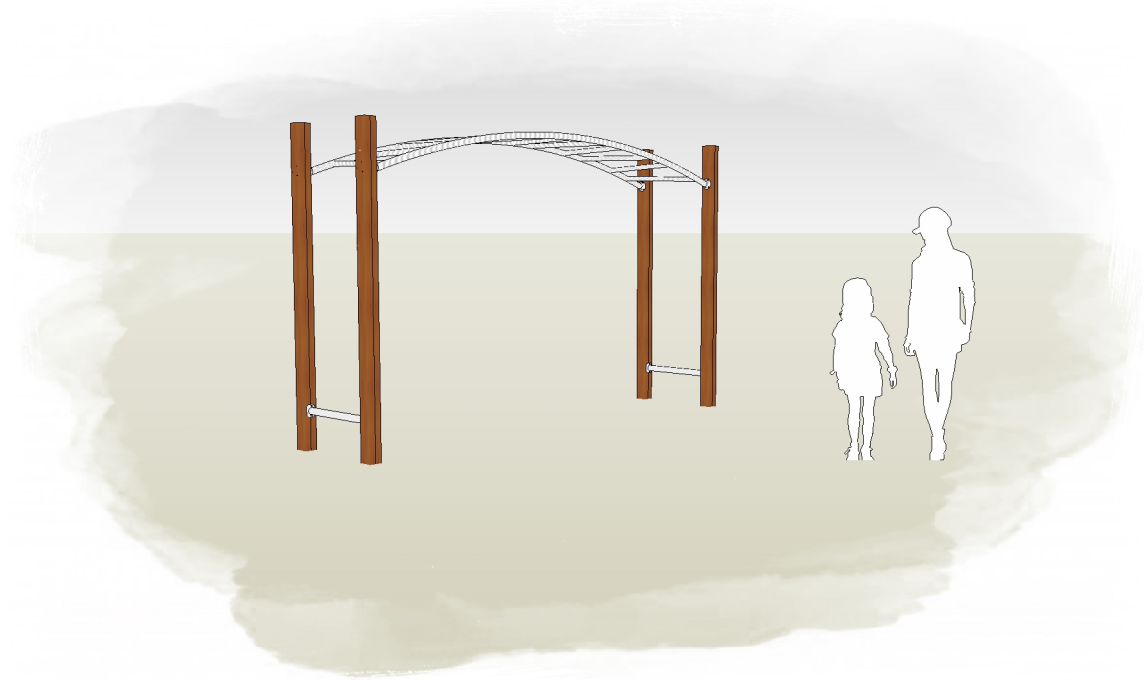

MONKEY BAR 3.6M WITY STAINLESS STEP L000642 - PRODUCT SHEET

Product Information

Category: JOURNEY PATHWAYS
Name: MONKEY BAR 3.6M WITY STAINLESS STEP
Code: L000642
Free Height of Fall: 2,050 mm

1 PERSPECTIVE
Scale: NTS

* Most Lypa products are hand-crafted so actual dimensions may vary. Please advise of particular requirements or constraints to be accommodated.

** This drawing and the information on it remains the property of lyPa Pty Ltd. Written permission must be obtained from lyPa Pty Ltd to copy or produce the whole or part of this drawing or product.

2 ELEVATION
Scale: 1:50

3 TOP
Scale: 1:50