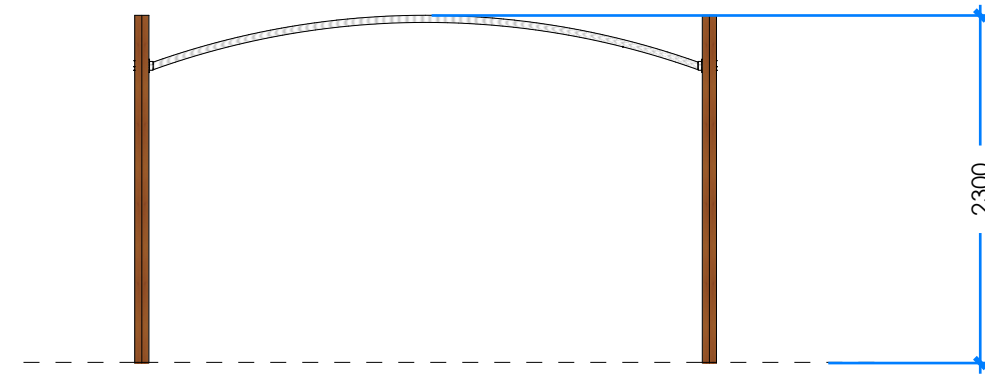

MONKEY BAR 3.6M WITY STAINLESS STEP L000642 - PRODUCT SHEET

Product Information

Category: JOURNEY PATHWAYS
Name: MONKEY BAR 3.6M WITY STAINLESS STEP
Code: L000642
Free Height of Fall: 2,050 mm

1 PERSPECTIVE
Scale: NTS

* Most Lypa products are hand-crafted so actual dimensions may vary. Please advise of particular requirements or constraints to be accommodated.

** This drawing and the information on it remains the property of lyPa Pty Ltd. Written permission must be obtained from lyPa Pty Ltd to copy or produce the whole or part of this drawing or product.

2 ELEVATION
Scale: 1:50

3 TOP
Scale: 1:50