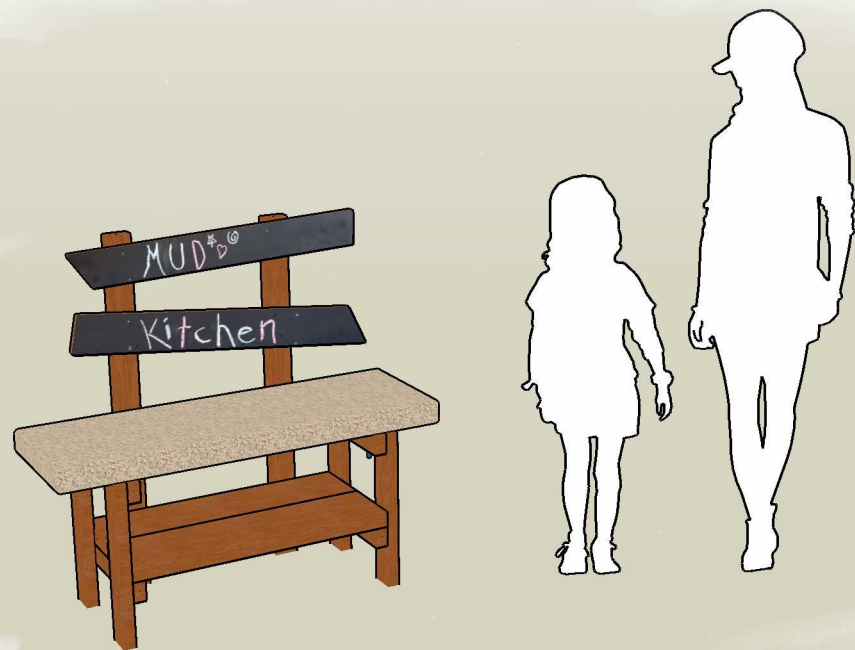

MUD KITCHEN CONCRETE TOP L008203 - PRODUCT SHEET

Product Information

Category:	SAND & WATER
Name:	MUD KITCHEN CONCRETE TOP
Code:	L008203
Free Height of Fall:	N/A mm

1 PERSPECTIVE
Scale: NTS

* Most Lypa products are hand-crafted so actual dimensions may vary. Please advise of particular requirements or constraints to be accommodated.

** This drawing and the information on it remains the property of lyPa Pty Ltd. Written permission must be obtained from lyPa Pty Ltd to copy or produce the whole or part of this drawing or product.

2 ELEVATION
Scale: 1:50

3 TOP
Scale: 1:50