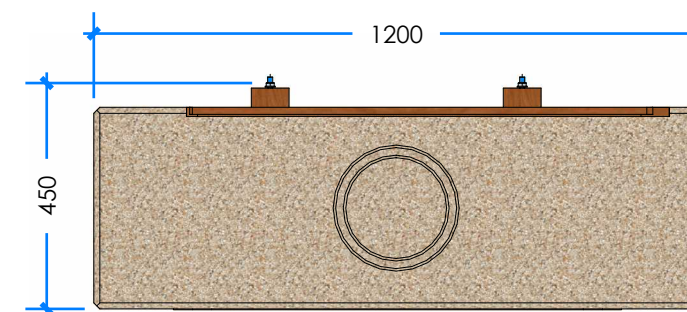

MUD KITCHEN CONCRETE TOP L008203 - PRODUCT SHEET

Product Information

Category:	SAND & WATER
Name:	MUD KITCHEN CONCRETE TOP
Code:	L008203
Free Height of Fall:	N/A mm

1 PERSPECTIVE
Scale: NTS

* Most Lypa products are hand-crafted so actual dimensions may vary. Please advise of particular requirements or constraints to be accommodated.

** This drawing and the information on it remains the property of lyPa Pty Ltd. Written permission must be obtained from lyPa Pty Ltd to copy or produce the whole or part of this drawing or product.

2 ELEVATION
Scale: 1:50

3 TOP
Scale: 1:50