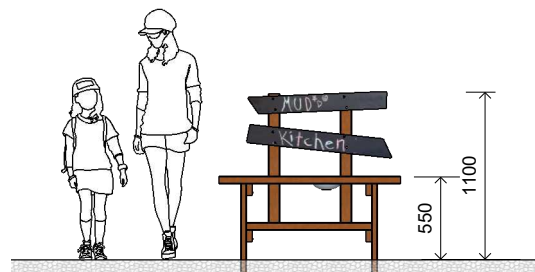

L008202 SLEEPER MUD KITCHEN 1200 WIDE

Product Information

Category: Sand & Water Play
Name: Sleeper Mud Kitchen 1200 Wide
Code: L008202

Dimensions (mm)

Length: 400
Width: 1,200
Overall Height: 1,100

1 **Perspective**
Scale: NTS

2 **Front View**
Scale: 1:50

3 **Top View**
Scale: 1:50

* Most LyPa products are hand-crafted so actual dimensions may vary.
Please advise of particular requirements or constraints to be accommodated.

** This drawing and the information on it remains the property of lyPa Pty Ltd. Written permission must be obtained from lyPa Pty Ltd to copy or produce the whole or part of this drawing or product.