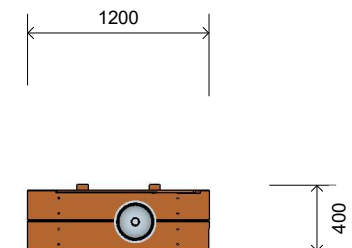

L008202 SLEEPER MUD KITCHEN 1200 WIDE

Product Information

Category: Sand & Water Play
Name: Sleeper Mud Kitchen 1200 Wide
Code: L008202

Dimensions (mm)

Length: 400
Width: 1,200
Overall Height: 1,100

1 **Perspective**
Scale: NTS

2 **Front View**
Scale: 1:50

3 **Top View**
Scale: 1:50

* Most LyPa products are hand-crafted so actual dimensions may vary.
Please advise of particular requirements or constraints to be accommodated.

** This drawing and the information on it remains the property of lyPa Pty Ltd. Written permission must be obtained from lyPa Pty Ltd to copy or produce the whole or part of this drawing or product.