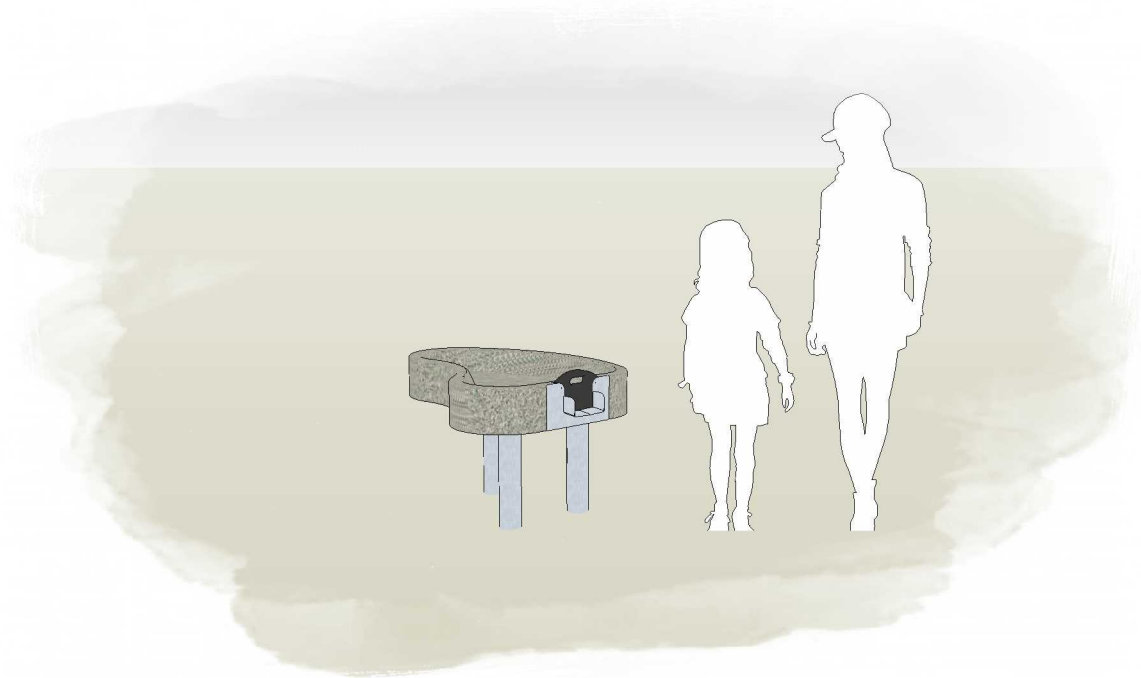

ORGANIC WATER PLAY TROUGH - 1 GATE L004902 - PRODUCT SHEET

Product Information

Category: SAND & WATER
Name: ORGANIC WATER PLAY TROUGH - 1 GATE
Code: L004902
Free Height of Fall: NA mm

1 PERSPECTIVE
Scale: NTS

* Most Lypa products are hand-crafted so actual dimensions may vary. Please advise of particular requirements or constraints to be accommodated.

** This drawing and the information on it remains the property of lyPa Pty Ltd. Written permission must be obtained from lyPa Pty Ltd to copy or produce the whole or part of this drawing or product.

2 ELEVATION
Scale: 1:20

3 TOP
Scale: 1:20