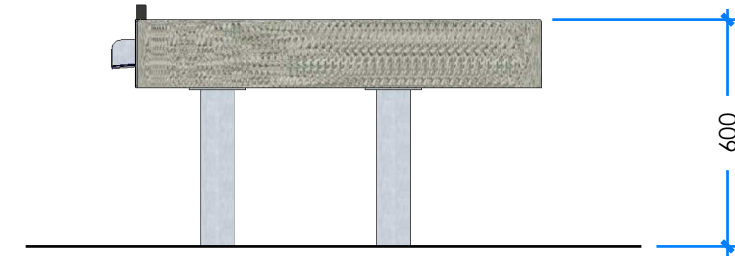

ORGANIC WATER PLAY TROUGH - 1 GATE L004902 - PRODUCT SHEET

Product Information

Category: SAND & WATER
Name: ORGANIC WATER PLAY TROUGH - 1 GATE
Code: L004902
Free Height of Fall: NA mm

1 PERSPECTIVE
Scale: NTS

* Most Lypa products are hand-crafted so actual dimensions may vary. Please advise of particular requirements or constraints to be accommodated.

** This drawing and the information on it remains the property of lyPa Pty Ltd. Written permission must be obtained from lyPa Pty Ltd to copy or produce the whole or part of this drawing or product.

2 ELEVATION
Scale: 1:20

3 TOP
Scale: 1:20