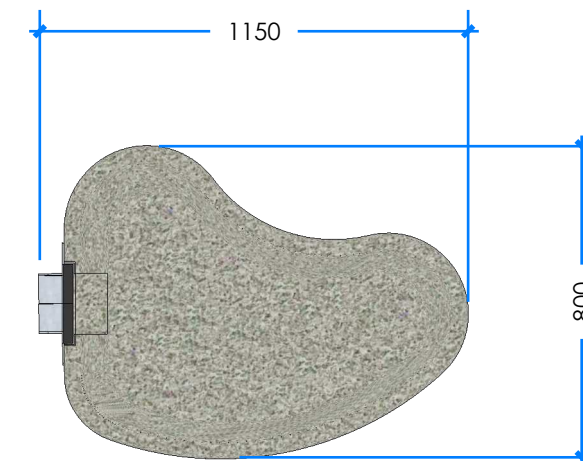

ORGANIC WATER PLAY TROUGH - 1 GATE L004902 - PRODUCT SHEET

Product Information

Category: SAND & WATER
Name: ORGANIC WATER PLAY TROUGH - 1 GATE
Code: L004902
Free Height of Fall: NA mm

1 PERSPECTIVE
Scale: NTS

* Most Lypa products are hand-crafted so actual dimensions may vary. Please advise of particular requirements or constraints to be accommodated.

** This drawing and the information on it remains the property of lyPa Pty Ltd. Written permission must be obtained from lyPa Pty Ltd to copy or produce the whole or part of this drawing or product.

2 ELEVATION
Scale: 1:20

3 TOP
Scale: 1:20