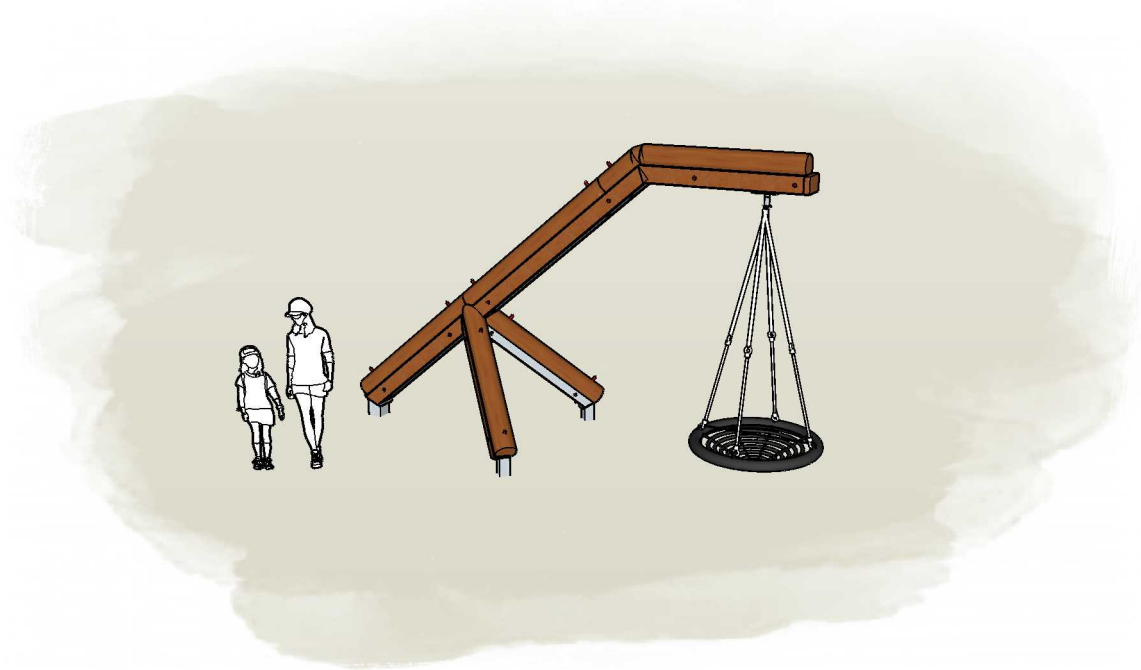

# PENDULUM SWING L006607 - PRODUCT SHEET

## Product Information

Category:	DYNAMIC
Name:	PENDULUM SWING
Code:	L006607
Free Height of Fall:	1,500 mm

**2** ELEVATION  
Scale: 1:50

**1** PERSPECTIVE  
Scale: TBA

\* Most Lypa products are hand-crafted so actual dimensions may vary. Please advise of particular requirements or constraints to be accommodated.

**3** TOP  
Scale: 1:100