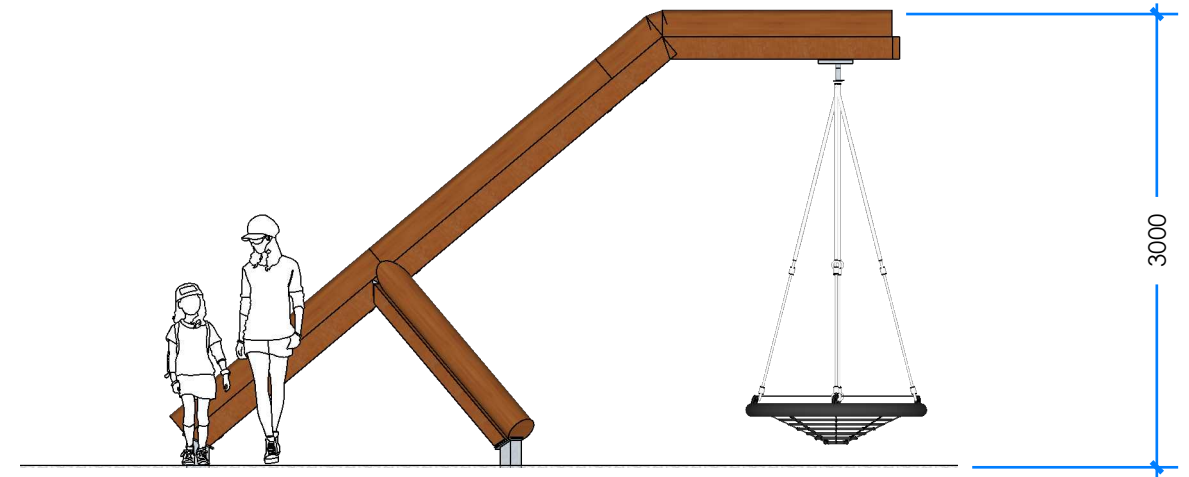

# PENDULUM SWING L006607 - PRODUCT SHEET

## Product Information

Category:	DYNAMIC
Name:	PENDULUM SWING
Code:	L006607
Free Height of Fall:	1,500 mm

**2** ELEVATION  
Scale: 1:50

**1** PERSPECTIVE  
Scale: TBA

\* Most Lypa products are hand-crafted so actual dimensions may vary. Please advise of particular requirements or constraints to be accommodated.

**3** TOP  
Scale: 1:100