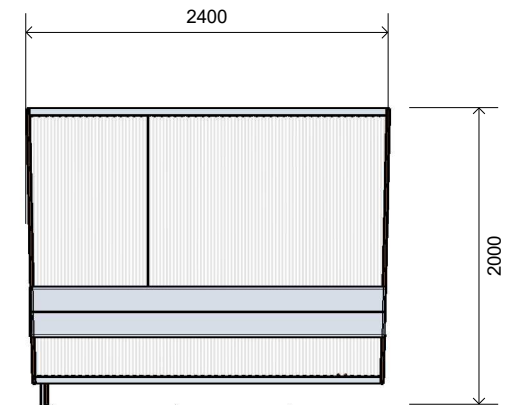

L000900 PENTAGON CUBBY

Product Information

Category: Cubby Spaces
Name: Pentagon Cubby
Code: L000900

Dimensions (mm) - Variable

Length: 2,400
Width: 2,000
Height: 2,000

1 **Perspective**
Scale: NTS

2 **Front View**
Scale: 1:100

3 **Top View**
Scale: 1:100

* Most LyPa products are hand-crafted so actual dimensions may vary.
Please advise of particular requirements or constraints to be accommodated.

** This drawing and the information on it remains the property of lyPa Pty Ltd. Written permission must be obtained from lyPa Pty Ltd to copy or produce the whole or part of this drawing or product.