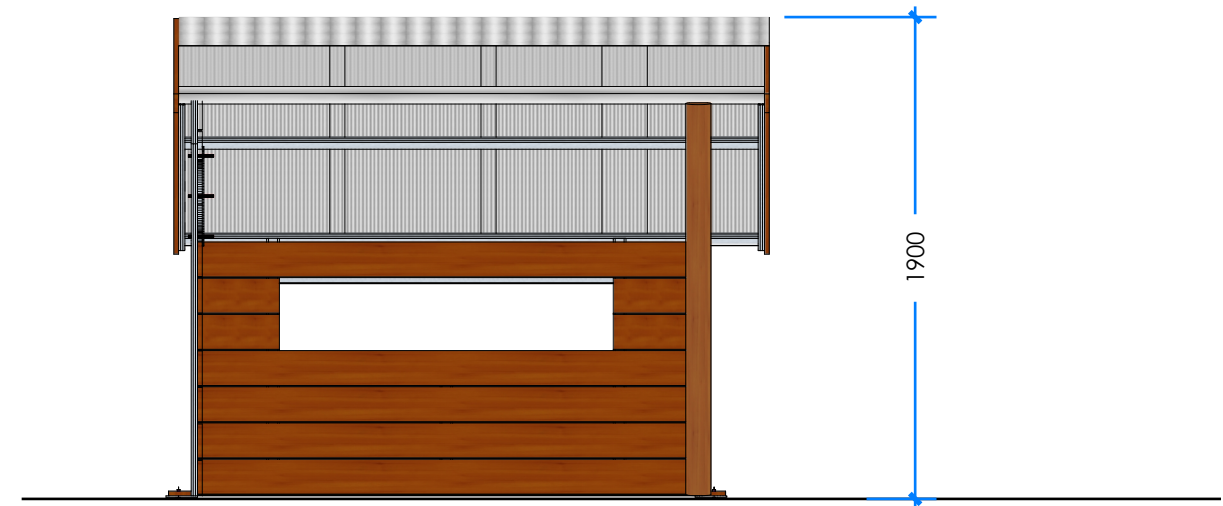

PENTAGON CUBBY L000900 - PRODUCT SHEET

Product Information

Category: CUBBY SPACES
Name: PENTAGON CUBBY
Code: L000900
Free Height of Fall: NA mm

1 PERSPECTIVE
Scale: NTS

* Most Lypa products are hand-crafted so actual dimensions may vary. Please advise of particular requirements or constraints to be accommodated.

** This drawing and the information on it remains the property of lyPa Pty Ltd. Written permission must be obtained from lyPa Pty Ltd to copy or produce the whole or part of this drawing or product.

2 ELEVATION
Scale: 1:30

3 TOP
Scale: 1:30