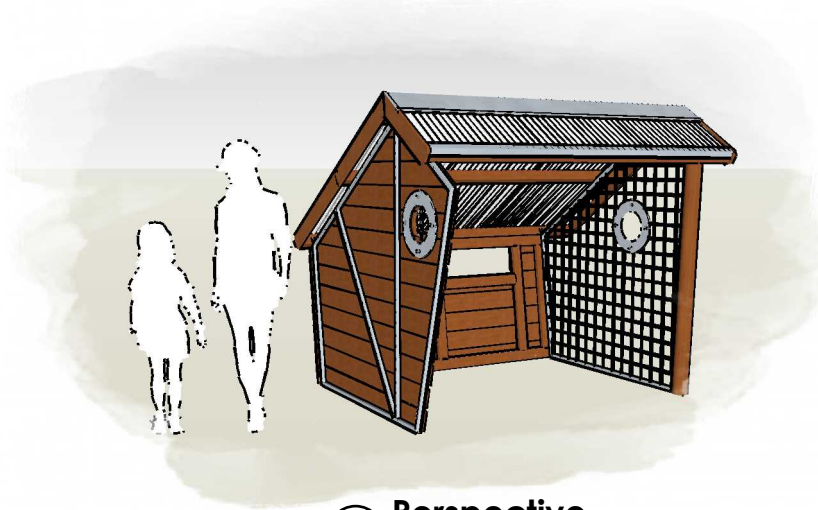

L000900 PENTAGON CUBBY

Product Information

Category: Cubby Spaces
Name: Pentagon Cubby
Code: L000900

Dimensions (mm) - Variable

Length: 2,400
Width: 2,000
Height: 2,000

1 **Perspective**
Scale: NTS

2 **Front View**
Scale: 1:100

3 **Top View**
Scale: 1:100

* Most LyPa products are hand-crafted so actual dimensions may vary.
Please advise of particular requirements or constraints to be accommodated.

** This drawing and the information on it remains the property of lyPa Pty Ltd. Written permission must be obtained from lyPa Pty Ltd to copy or produce the whole or part of this drawing or product.