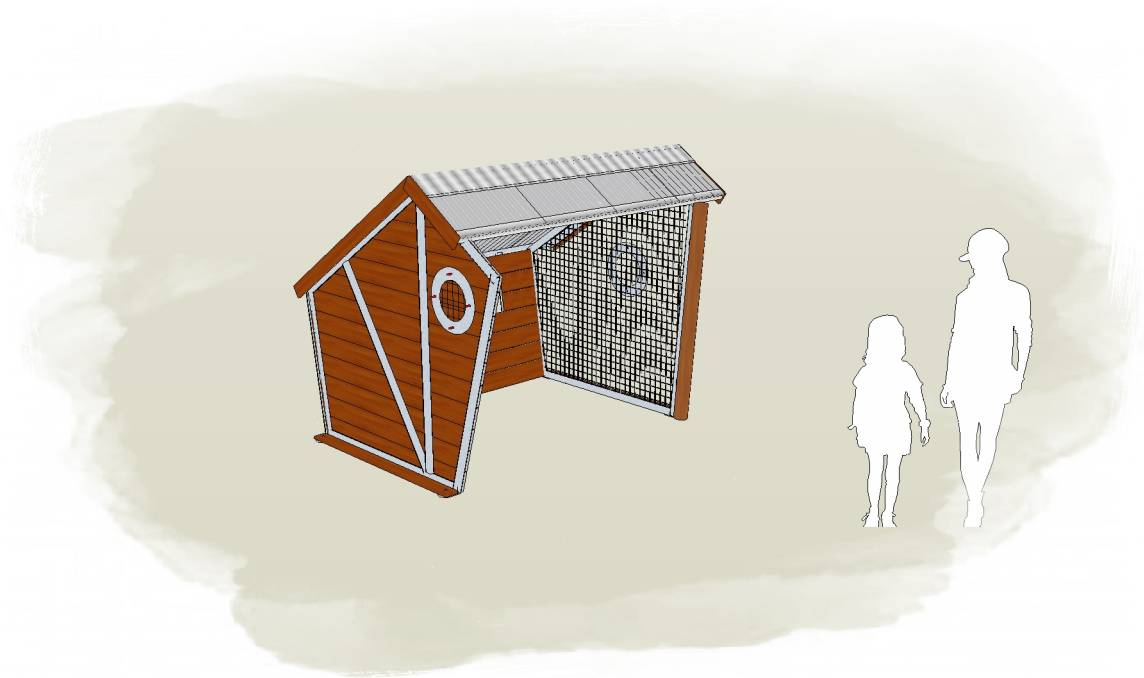

PENTAGON CUBBY L000900 - PRODUCT SHEET

Product Information

Category: CUBBY SPACES
Name: PENTAGON CUBBY
Code: L000900
Free Height of Fall: NA mm

1 PERSPECTIVE
Scale: NTS

* Most Lypa products are hand-crafted so actual dimensions may vary. Please advise of particular requirements or constraints to be accommodated.

** This drawing and the information on it remains the property of lyPa Pty Ltd. Written permission must be obtained from lyPa Pty Ltd to copy or produce the whole or part of this drawing or product.

2 ELEVATION
Scale: 1:30

3 TOP
Scale: 1:30