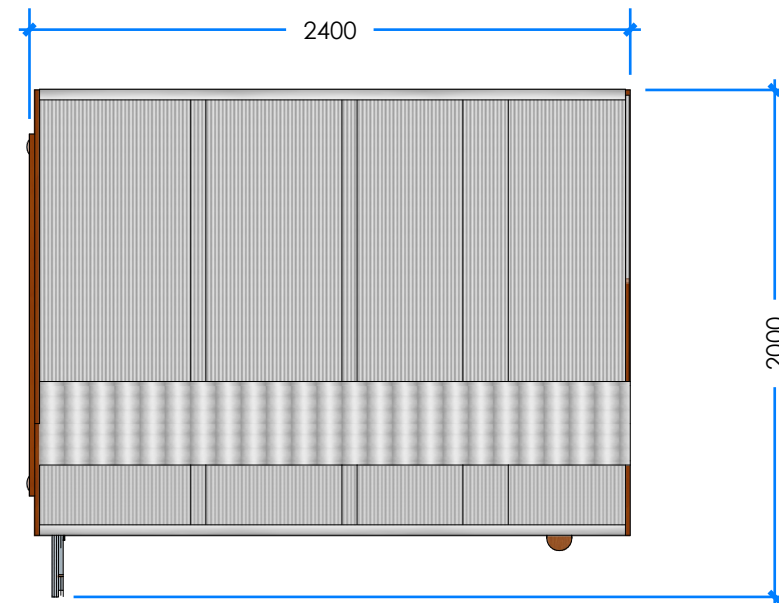

PENTAGON CUBBY L000900 - PRODUCT SHEET

Product Information

Category: CUBBY SPACES
Name: PENTAGON CUBBY
Code: L000900
Free Height of Fall: NA mm

1 PERSPECTIVE
Scale: NTS

* Most Lypa products are hand-crafted so actual dimensions may vary. Please advise of particular requirements or constraints to be accommodated.

** This drawing and the information on it remains the property of lyPa Pty Ltd. Written permission must be obtained from lyPa Pty Ltd to copy or produce the whole or part of this drawing or product.

2 ELEVATION
Scale: 1:30

3 TOP
Scale: 1:30