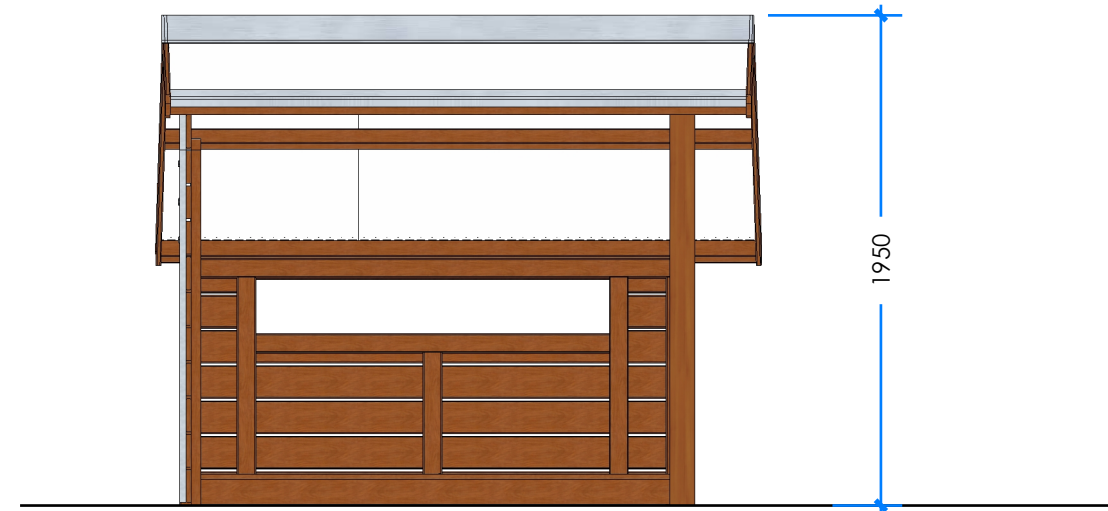

PENTAGON CUBBY WITH DECK L000901 - PRODUCT SHEET

Product Information

Category: CUBBY SPACES
Name: PENTAGON CUBBY WITH DECK
Code: L000901
Free Height of Fall: NA mm

1 PERSPECTIVE
Scale: NTS

* Most Lypa products are hand-crafted so actual dimensions may vary. Please advise of particular requirements or constraints to be accommodated.

** This drawing and the information on it remains the property of lyPa Pty Ltd. Written permission must be obtained from lyPa Pty Ltd to copy or produce the whole or part of this drawing or product.

2 ELEVATION
Scale: 1:30

3 TOP
Scale: 1:30