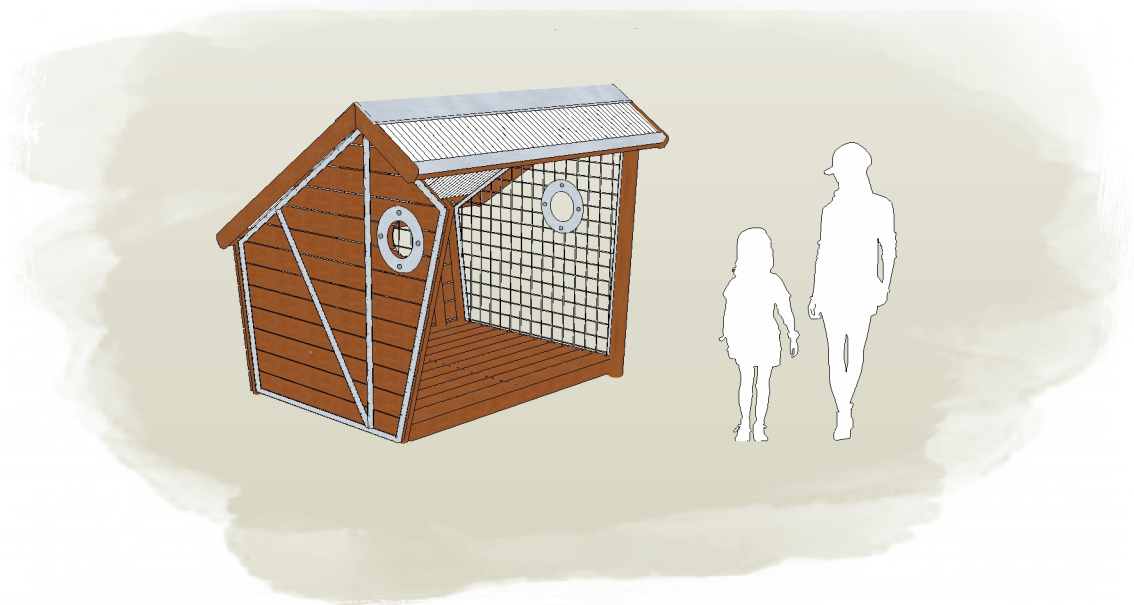

PENTAGON CUBBY WITH DECK L000901 - PRODUCT SHEET

Product Information

Category: CUBBY SPACES
Name: PENTAGON CUBBY WITH DECK
Code: L000901
Free Height of Fall: NA mm

1 PERSPECTIVE
Scale: NTS

* Most Lypa products are hand-crafted so actual dimensions may vary. Please advise of particular requirements or constraints to be accommodated.

** This drawing and the information on it remains the property of lyPa Pty Ltd. Written permission must be obtained from lyPa Pty Ltd to copy or produce the whole or part of this drawing or product.

2 ELEVATION
Scale: 1:30

3 TOP
Scale: 1:30