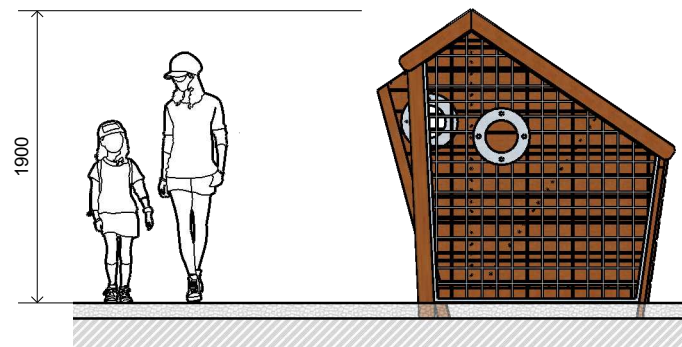

# L000901 PENTAGON CUBBY TIMBER

## Product Information

Category: Cubby  
Name: Pentagon Cubby Timber  
Code: L000901

## Dimensions (mm)

Length: 2,400  
Width: 2,000  
Overall Height: 1,900

1 **Perspective**  
Scale: NTS

2 **Front View**  
Scale: 1:50

3 **Top View**  
Scale: 1:50

\* Most LyPa products are hand-crafted so actual dimensions may vary.  
Please advise of particular requirements or constraints to be accommodated.