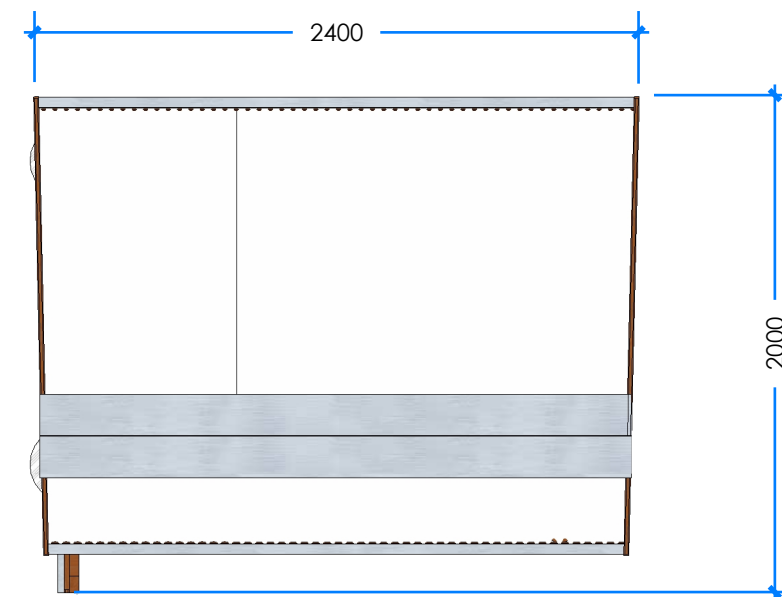

PENTAGON CUBBY WITH DECK L000901 - PRODUCT SHEET

Product Information

Category: CUBBY SPACES
Name: PENTAGON CUBBY WITH DECK
Code: L000901
Free Height of Fall: NA mm

1 PERSPECTIVE
Scale: NTS

* Most Lypa products are hand-crafted so actual dimensions may vary. Please advise of particular requirements or constraints to be accommodated.

** This drawing and the information on it remains the property of lyPa Pty Ltd. Written permission must be obtained from lyPa Pty Ltd to copy or produce the whole or part of this drawing or product.

2 ELEVATION
Scale: 1:30

3 TOP
Scale: 1:30