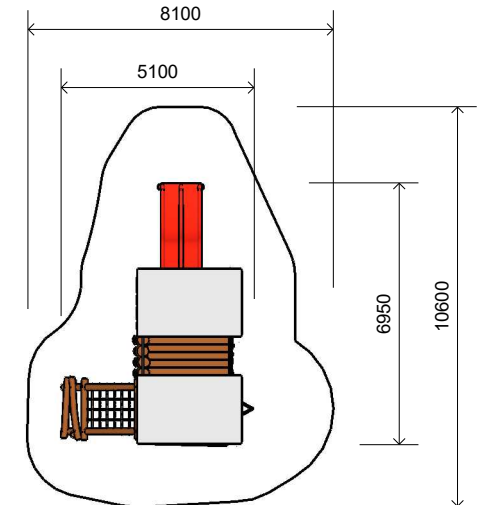

L011300 PIARA TOWER WITH ROOF

Product Information

Category: Elevated Play
Name: PIARA TOWER WITH ROOF
Code: L011300

Dimensions (mm)

Length: 6,950
Width: 5,100
Height: 4,100

1 **Perspective**
Scale: NTS

2 **Front View**
Scale: 1:100

3 **Top View**
Scale: 1:200

* Most LyPa products are hand-crafted so actual dimensions may vary.
Please advise of particular requirements or constraints to be accommodated.

** This drawing and the information on it remains the property of lyPa Pty Ltd. Written permission must be obtained from lyPa Pty Ltd to copy or produce the whole or part of this drawing or product.