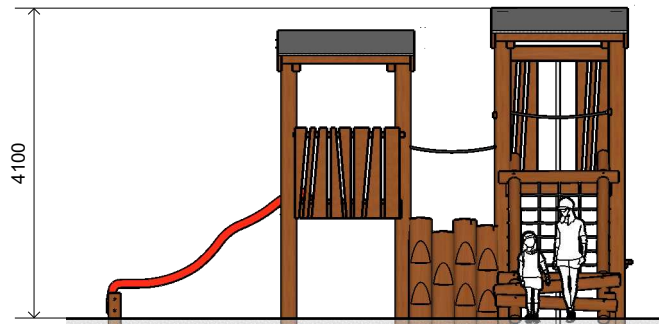

L011300 PIARA TOWER WITH ROOF

Product Information

Category: Elevated Play
Name: PIARA TOWER WITH ROOF
Code: L011300

Dimensions (mm)

Length: 6,950
Width: 5,100
Height: 4,100

1 **Perspective**
Scale: NTS

2 **Front View**
Scale: 1:100

3 **Top View**
Scale: 1:200

* Most LyPa products are hand-crafted so actual dimensions may vary.
Please advise of particular requirements or constraints to be accommodated.

** This drawing and the information on it remains the property of lyPa Pty Ltd. Written permission must be obtained from lyPa Pty Ltd to copy or produce the whole or part of this drawing or product.