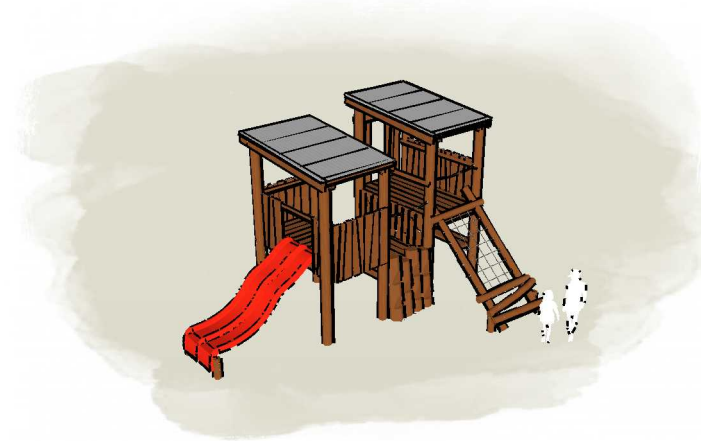

L011300 PIARA TOWER WITH ROOF

Product Information

Category: Elevated Play
Name: PIARA TOWER WITH ROOF
Code: L011300

Dimensions (mm)

Length: 6,950
Width: 5,100
Height: 4,100

1 **Perspective**
Scale: NTS

2 **Front View**
Scale: 1:100

3 **Top View**
Scale: 1:200

* Most LyPa products are hand-crafted so actual dimensions may vary.
Please advise of particular requirements or constraints to be accommodated.

** This drawing and the information on it remains the property of lyPa Pty Ltd. Written permission must be obtained from lyPa Pty Ltd to copy or produce the whole or part of this drawing or product.