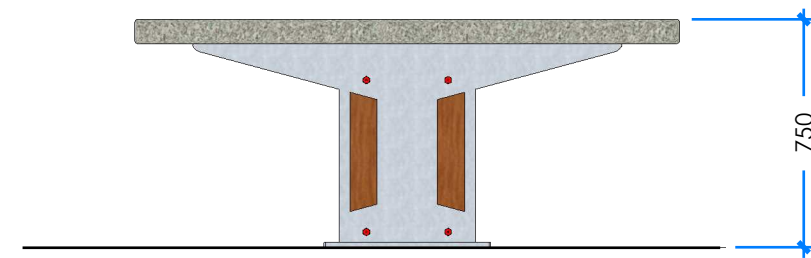

PICNIC TABLE L018600 - PRODUCT SHEET

Product Information

Category:	SEATS & FURNITURE
Name:	PICNIC TABLE
Code:	L018600
Free Height of Fall:	NA mm

1 PERSPECTIVE
Scale: NTS

2 ELEVATION
Scale: 1:25

3 TOP
Scale: 1:25

* Most Lypa products are hand-crafted so actual dimensions may vary. Please advise of particular requirements or constraints to be accommodated.

** This drawing and the information on it remains the property of lyPa Pty Ltd. Written permission must be obtained from lyPa Pty Ltd to copy or produce the whole or part of this drawing or product.