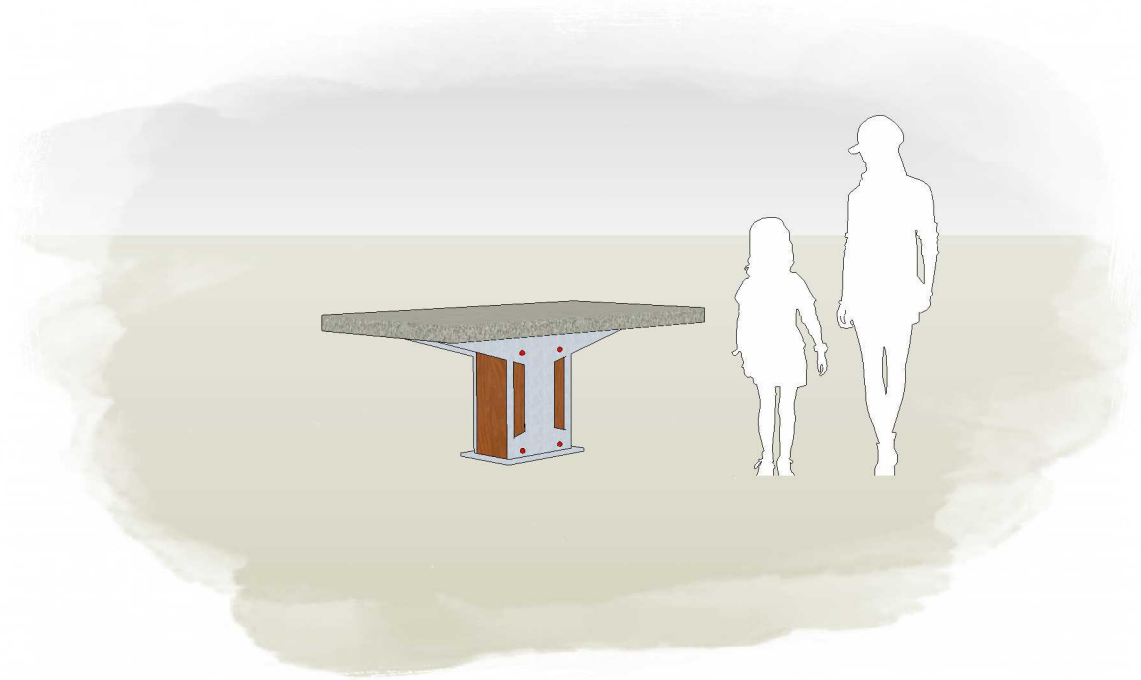

PICNIC TABLE L018600 - PRODUCT SHEET

Product Information

Category:	SEATS & FURNITURE
Name:	PICNIC TABLE
Code:	L018600
Free Height of Fall:	NA mm

1 PERSPECTIVE
Scale: NTS

2 ELEVATION
Scale: 1:25

3 TOP
Scale: 1:25

* Most Lypa products are hand-crafted so actual dimensions may vary. Please advise of particular requirements or constraints to be accommodated.

** This drawing and the information on it remains the property of lyPa Pty Ltd. Written permission must be obtained from lyPa Pty Ltd to copy or produce the whole or part of this drawing or product.