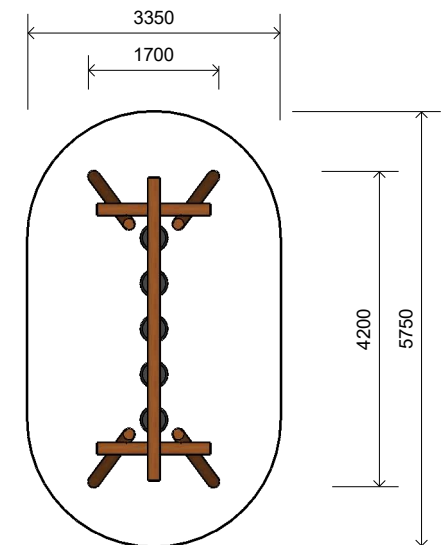

L008800 Pommel Walk

Product Information

Category:	JOURNEY PATHWAYS
Name:	POMMEL WALK
Code:	L008800

Dimensions (mm)

Overall Height:	2750
Under Cross Bar Height:	2600
Pommel Step Height:	400-500
Length	4200
Width:	1700

1 **Perspective**
Scale: NTS

2 **Front View**
Scale: 1:100

3 **Top View**
Scale: 1:100

* Most Lypa products are hand-crafted so actual dimensions may vary.
Please advise of particular requirements or constraints to be accommodated.