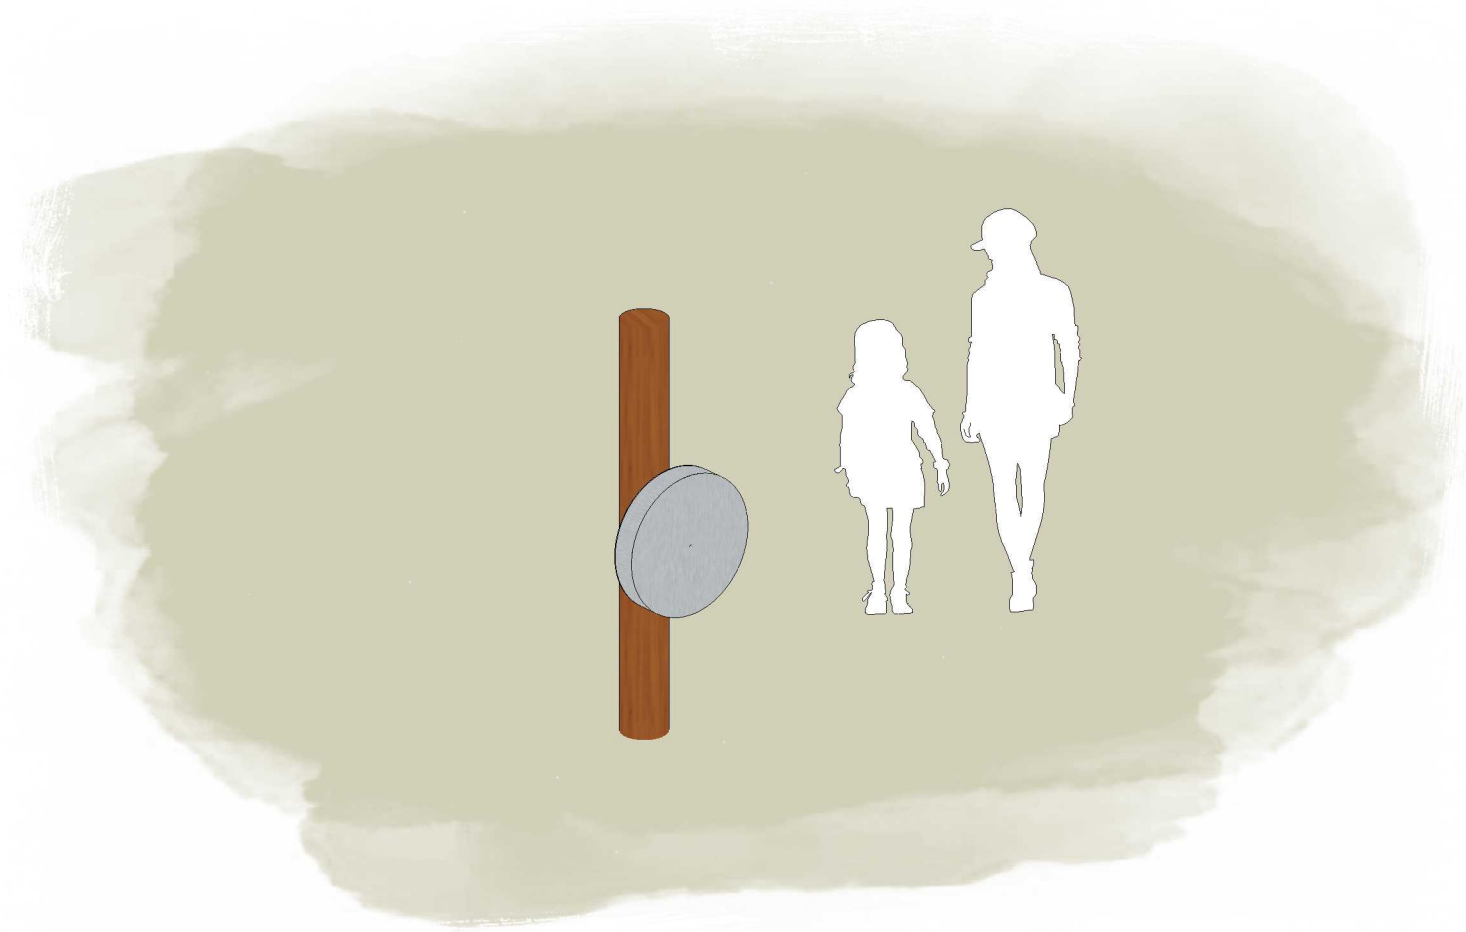

RAIN WHEEL

Product Information

Code: L011000
Category: SOUND & MUSIC
Free Height of Fall: N/A

1 Perspective

2 Elevation

3 Top