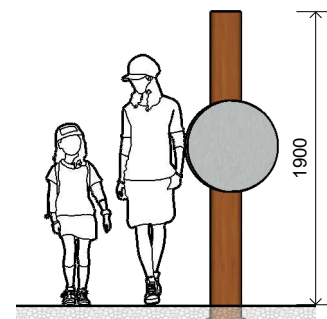

L011000 RAIN WHEEL

Product Information

Category:	Sound & Music
Name:	Rain Wheel
Code:	L011000

Dimensions (mm)

Length:	400
Width:	600
Height:	1,900

1 Perspective
Scale: NTS

2 Front View
Scale: 1:50

3 Top View
Scale: 1:20

* Most LyPa products are hand-crafted so actual dimensions may vary.
Please advise of particular requirements or constraints to be accommodated.

** This drawing and the information on it remains the property of lyPa Pty Ltd. Written permission must be obtained from lyPa Pty Ltd to copy or produce the whole or part of this drawing or product.