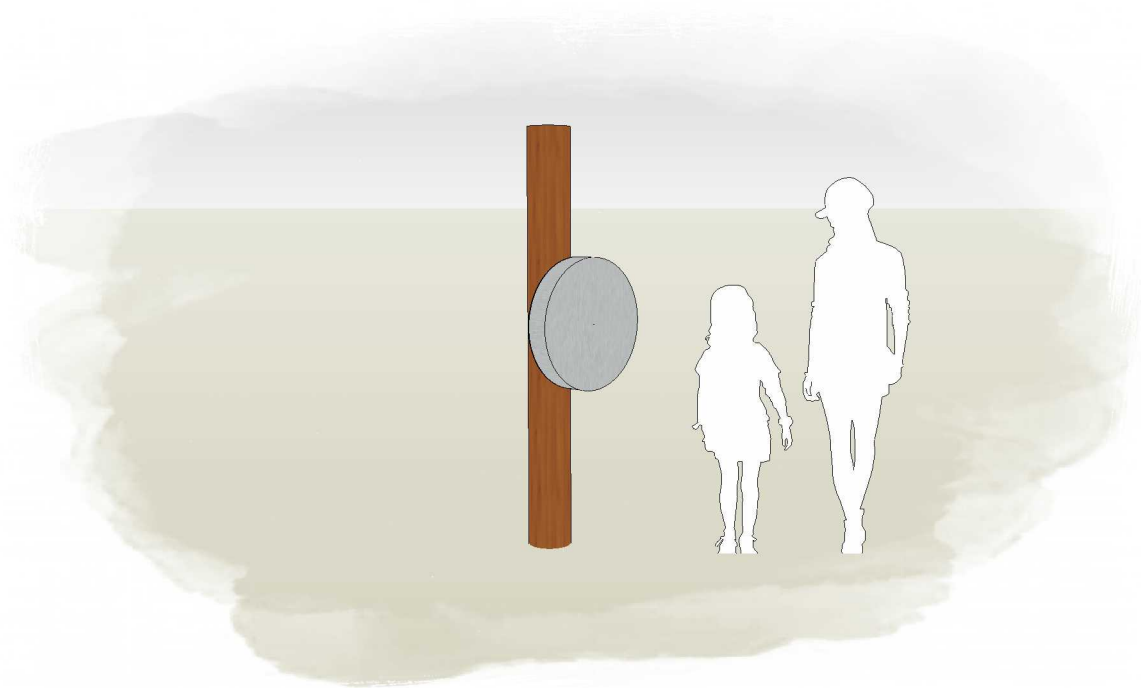

# RAIN WHEEL L011000 - PRODUCT SHEET

## Product Information

Category:	SOUND & MUSIC
Name:	RAIN WHEEL
Code:	L011000
Free Height of Fall:	NA mm

**1** PERSPECTIVE  
Scale: NTS

\* Most Lypa products are hand-crafted so actual dimensions may vary.  
Please advise of particular requirements or constraints to be accommodated.

**2** ELEVATION  
Scale: 1:25

**3** TOP  
Scale: 1:25