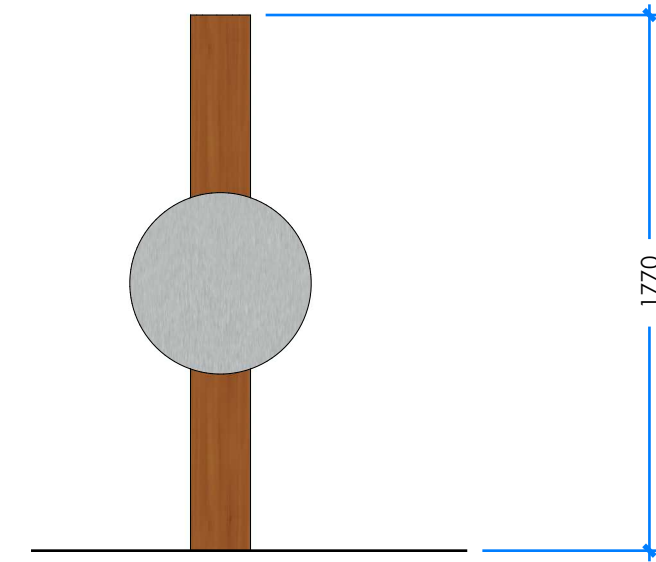

## Product Information

Category:	SOUND & MUSIC
Name:	RAIN WHEEL
Code:	L011000
Free Height of Fall:	NA mm

**1** PERSPECTIVE  
Scale: NTS

\* Most Lypa products are hand-crafted so actual dimensions may vary.  
Please advise of particular requirements or constraints to be accommodated.

**2** ELEVATION  
Scale: 1:25

**3** TOP  
Scale: 1:25