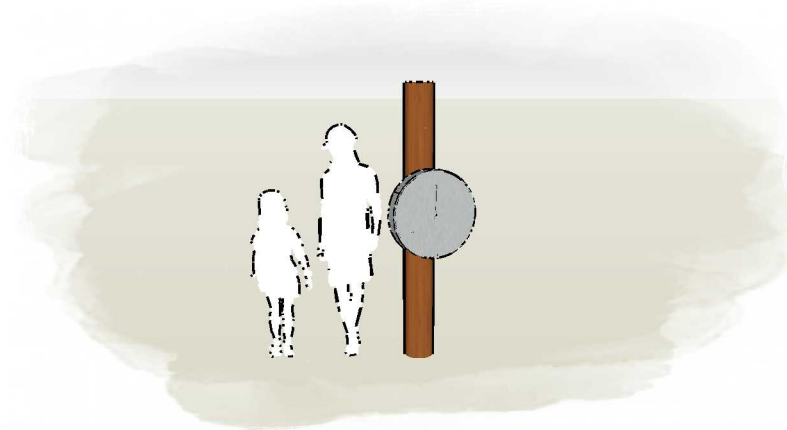

L011000 RAIN WHEEL

Product Information

Category:	Sound & Music
Name:	Rain Wheel
Code:	L011000

Dimensions (mm)

Length:	400
Width:	600
Height:	1,900

1 Perspective
Scale: NTS

2 Front View
Scale: 1:50

3 Top View
Scale: 1:20

* Most LyPa products are hand-crafted so actual dimensions may vary.
Please advise of particular requirements or constraints to be accommodated.

** This drawing and the information on it remains the property of lyPa Pty Ltd. Written permission must be obtained from lyPa Pty Ltd to copy or produce the whole or part of this drawing or product.