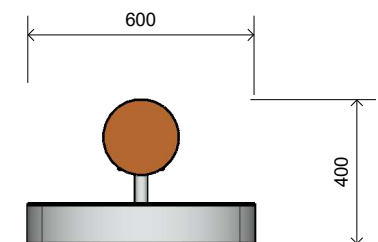

L011000 RAIN WHEEL

Product Information

Category:	Sound & Music
Name:	Rain Wheel
Code:	L011000

Dimensions (mm)

Length:	400
Width:	600
Height:	1,900

1 Perspective
Scale: NTS

2 Front View
Scale: 1:50

3 Top View
Scale: 1:20

* Most LyPa products are hand-crafted so actual dimensions may vary.
Please advise of particular requirements or constraints to be accommodated.

** This drawing and the information on it remains the property of lyPa Pty Ltd. Written permission must be obtained from lyPa Pty Ltd to copy or produce the whole or part of this drawing or product.