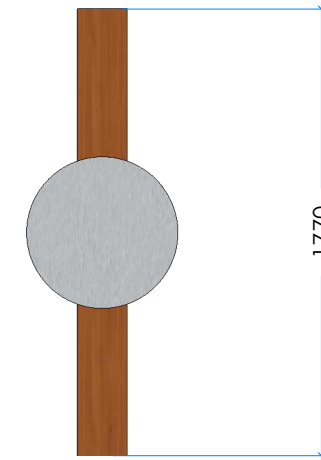

RAIN WHEEL

Product Information

Code: L011000
Category: SOUND & MUSIC
Free Height of Fall: N/A

1 Perspective

2 Elevation

3 Top