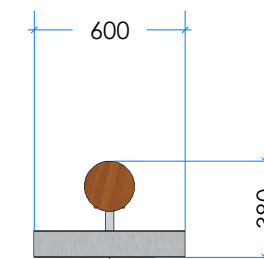

RAIN WHEEL

Product Information

Code: L011000
Category: SOUND & MUSIC
Free Height of Fall: N/A

1 Perspective

2 Elevation

3 Top