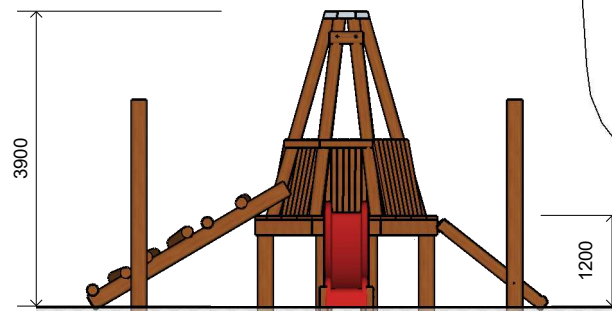

L001009 RAISED TEE PEE

Product Information

Category:	Elevated Play
Name:	Raised Tee Pee
Code:	L001009

Dimensions (mm)

Length:	4,400
Width:	6,100
Overall Height:	3,900

1 **Perspective**
Scale: NTS

2 **Front View**
Scale: 1:100

3 **Top View**
Scale: 1:100

* Most LyPa products are hand-crafted so actual dimensions may vary.
Please advise of particular requirements or constraints to be accommodated.

** This drawing and the information on it remains the property of lyPa Pty Ltd. Written permission must be obtained from lyPa Pty Ltd to copy or produce the whole or part of this drawing or product.