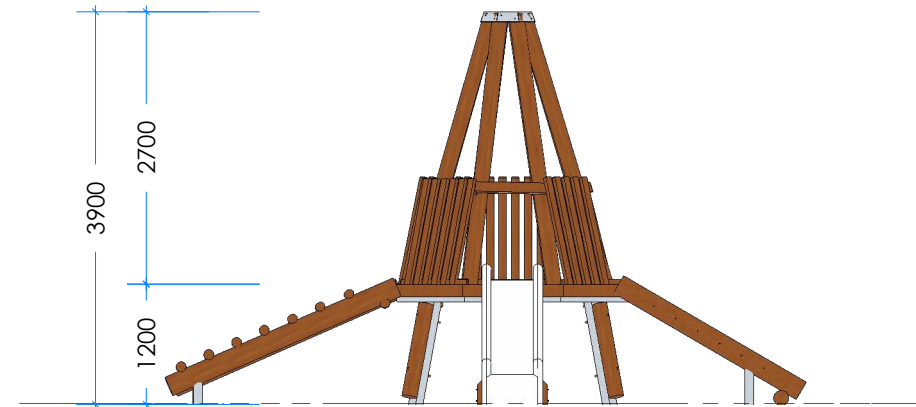

L001009 Raised Tee Pee

Product Information

Code: L001009
Category: Elevated Cubbies
Free Height of Fall: 1200 mm

1 Perspective

2 Elevation
Scale 1:75

3 Top
Scale 1:75