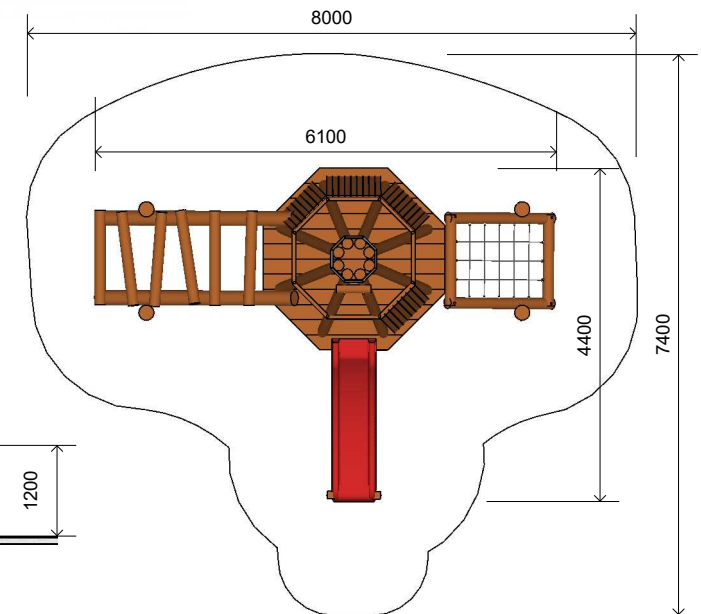

L001009 RAISED TEE PEE

Product Information

Category:	Elevated Play
Name:	Raised Tee Pee
Code:	L001009

Dimensions (mm)

Length:	4,400
Width:	6,100
Overall Height:	3,900

1 **Perspective**
Scale: NTS

2 **Front View**
Scale: 1:100

3 **Top View**
Scale: 1:100

* Most LyPa products are hand-crafted so actual dimensions may vary.
Please advise of particular requirements or constraints to be accommodated.

** This drawing and the information on it remains the property of lyPa Pty Ltd. Written permission must be obtained from lyPa Pty Ltd to copy or produce the whole or part of this drawing or product.