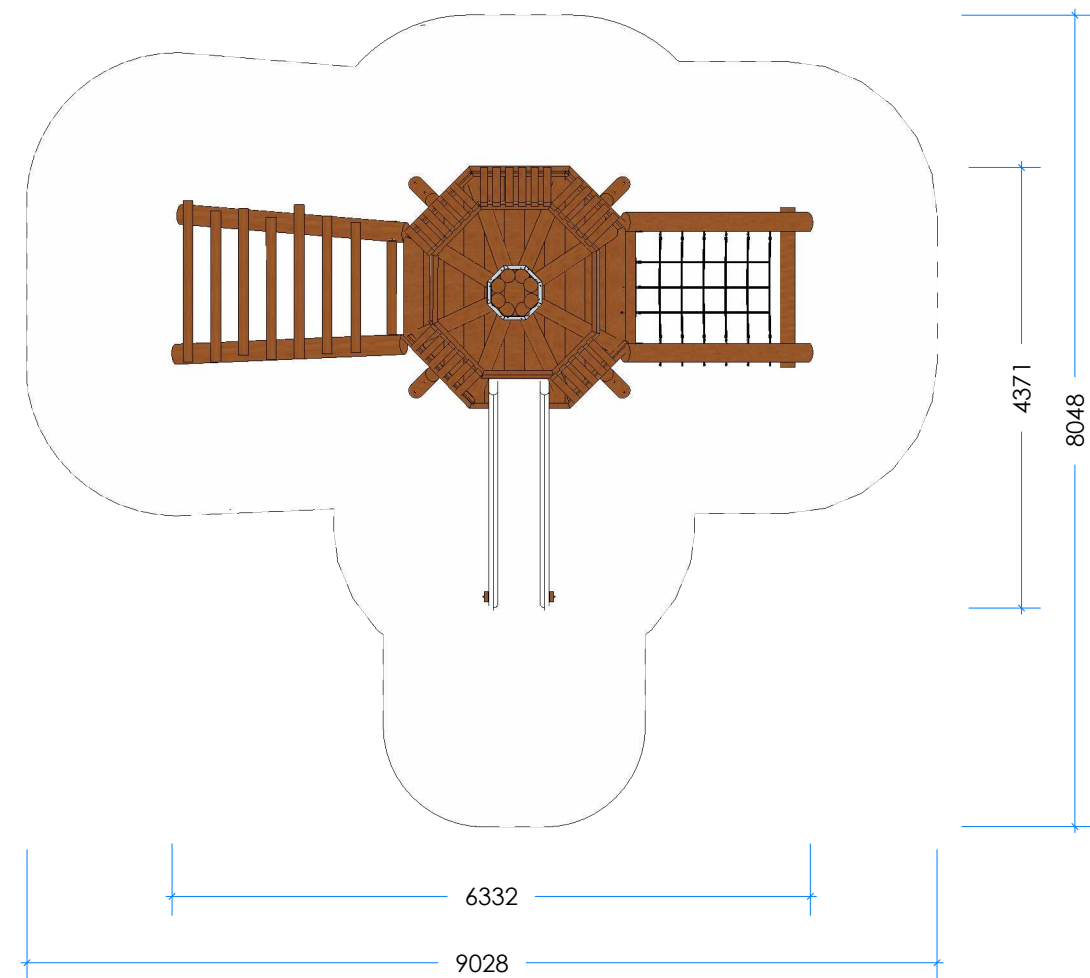

L001009 Raised Tee Pee

Product Information

Code: L001009
Category: Elevated Cubbies
Free Height of Fall: 1200 mm

1 Perspective

2 Elevation
Scale 1:75

3 Top
Scale 1:75