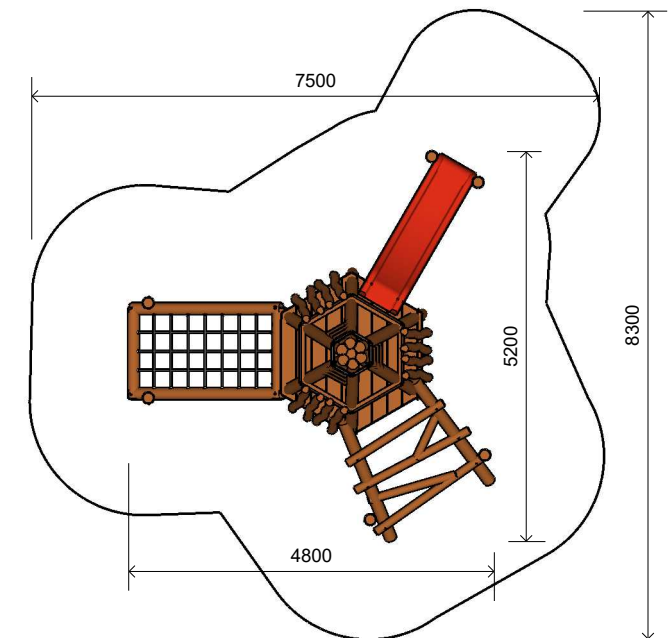

## Dimensions (mm)

Length:	5,200
Width:	4,800
Overall Height:	3,700
Deck Height:	1,200

\* Most LyPa products are hand-crafted so actual dimensions may vary.  
Please advise of particular requirements or constraints to be accommodated.

1 **Perspective**  
Scale: NTS

2 **Front View**  
Scale: 1:100

3 **Top View**  
Scale: 1:100