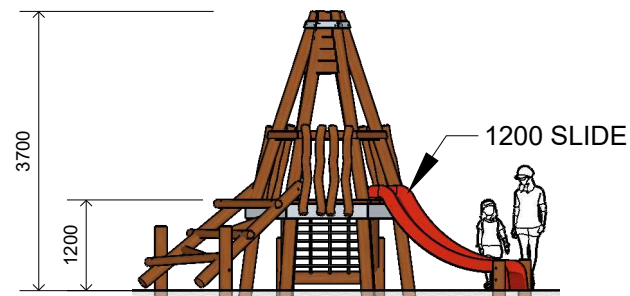

2 **Front View**
Scale: 1:100