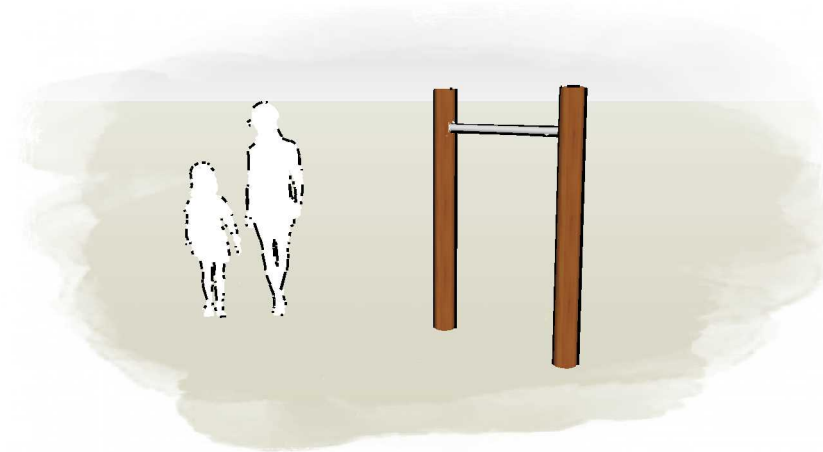

# ROLL OVER BAR 1

## Product Information

Category:	Journey Pathways
Name:	Roll Over Bar 1
Code:	L000700

## Dimensions (mm) - Variable

Bar Height Options:	900,1200,1500
Bar Length:	1,000
Overall Length:	1,300
Overall Width:	200

1 **Perspective**  
Scale: NTS

2 **Front View**  
Scale: 1:100

3 **Top View**  
Scale: 1:100