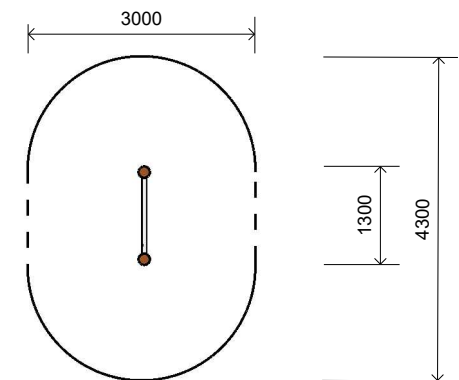

## Product Information

Category:	Journey Pathways
Name:	Roll Over Bar 1
Code:	L000700

## Dimensions (mm) - Variable

Bar Height Options:	900,1200,1500
Bar Length:	1,000
Overall Length:	1,300
Overall Width:	200

1 **Perspective**  
Scale: NTS

2 **Front View**  
Scale: 1:100

3 **Top View**  
Scale: 1:100