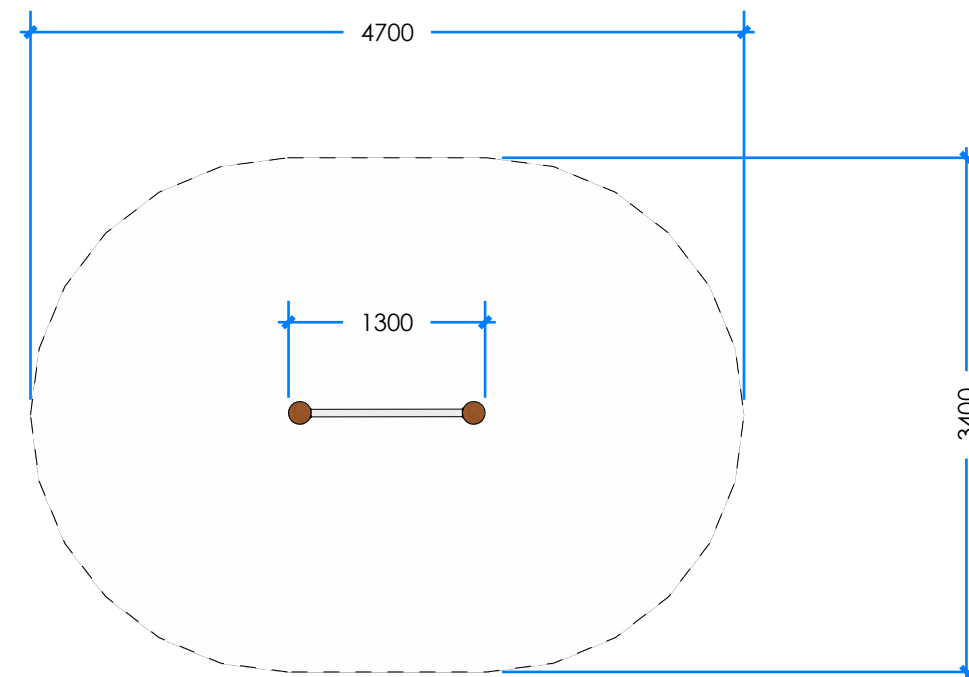

ROLL OVER BAR - SINGLE STAINLESS L000700 - PRODUCT SHEET

Product Information

Category: JOURNEY PATHWAYS
Name: ROLL OVER BAR - SINGLE STAINLESS
Code: L000700
Free Height of Fall: 1,750 mm

1 PERSPECTIVE
Scale: NTS

* Most Lypa products are hand-crafted so actual dimensions may vary. Please advise of particular requirements or constraints to be accommodated.

** This drawing and the information on it remains the property of lyPa Pty Ltd. Written permission must be obtained from lyPa Pty Ltd to copy or produce the whole or part of this drawing or product.

2 ELEVATION
Scale: 1:50

3 TOP
Scale: 1:50