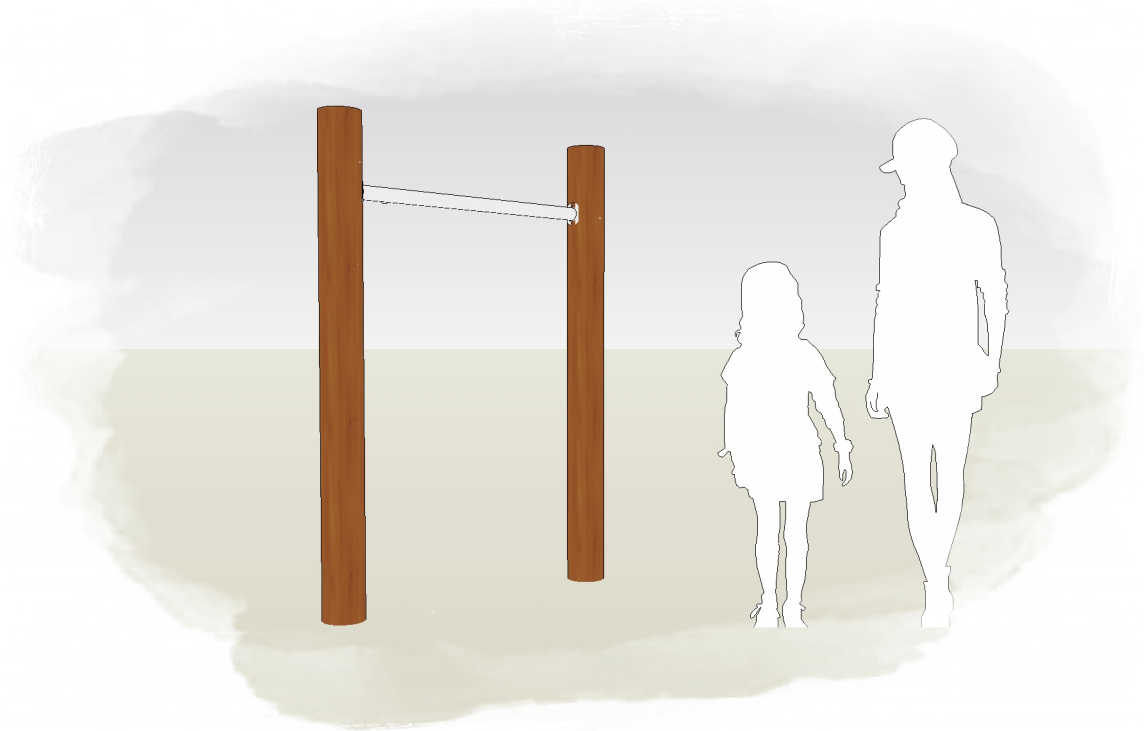

ROLL OVER BAR - SINGLE STAINLESS L000700 - PRODUCT SHEET

Product Information

Category: JOURNEY PATHWAYS
Name: ROLL OVER BAR - SINGLE STAINLESS
Code: L000700
Free Height of Fall: 1,750 mm

1 PERSPECTIVE
Scale: NTS

2 ELEVATION
Scale: 1:50

3 TOP
Scale: 1:50