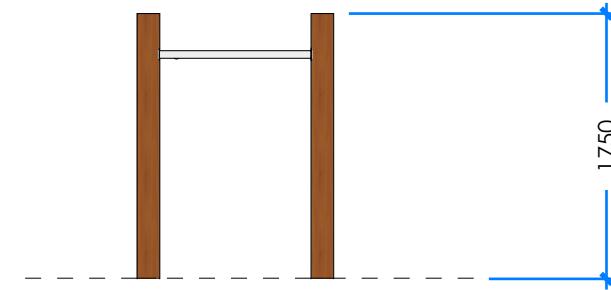

ROLL OVER BAR - SINGLE STAINLESS L000700 - PRODUCT SHEET

Product Information

Category: JOURNEY PATHWAYS
Name: ROLL OVER BAR - SINGLE STAINLESS
Code: L000700
Free Height of Fall: 1,750 mm

1 PERSPECTIVE
Scale: NTS

* Most Lypa products are hand-crafted so actual dimensions may vary. Please advise of particular requirements or constraints to be accommodated.

** This drawing and the information on it remains the property of lyPa Pty Ltd. Written permission must be obtained from lyPa Pty Ltd to copy or produce the whole or part of this drawing or product.

2 ELEVATION
Scale: 1:50

3 TOP
Scale: 1:50